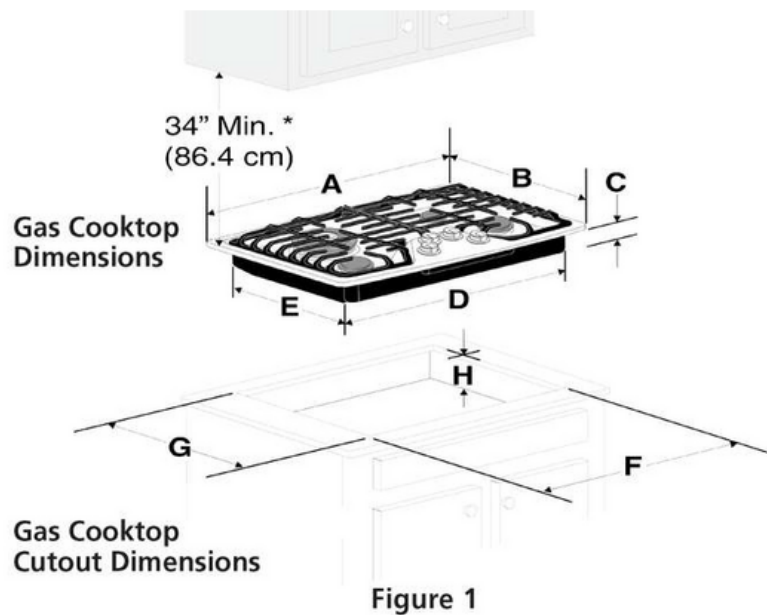

Cooktop

Cooking Surface Type	Gas
Grate Material	Cast Iron
Grate Quantity	2
Grate Style	Continuous

Display

Control Location	Front
------------------	-------

Dimensions and Volume

Height	2 7/16"
Width	30"
Depth	21"
Cutout Height	7 1/2"
Maximum Cutout Width	29 5/16"
Minimum Cutout Width	27 1/4"
Maximum Cutout Depth	20"
Minimum Cutout Depth	19"

Safety Certifications and Approvals

CSA Listed	Yes
UL Listed	Yes

Installation Diagram

PRODUCT DIMENSIONS					
MODEL	A. WIDTH	B. DEPTH	C. HEIGHT	D. BOX WIDTH	E. BOX DEPTH
30" Gas Cooktop	30" (76.2 cm)	21" (53.3 cm)	2 7/16" (6.2 cm)	27" (68.6 cm)	18 7/8" (47.9 cm)

MODEL	CUTOUT DIMENSIONS				H. HEIGHT BELOW COOKTOP
	F. WIDTH		G. DEPTH		
	MINIMUM	MAXIMUM	MINIMUM	MAXIMUM	
30" Gas Cooktop	27 1/4" (69.2 cm)	29 5/16" (74.3 cm)	19" (48.3 cm)	20" (50.8 cm)	7.5" (19.0 cm)