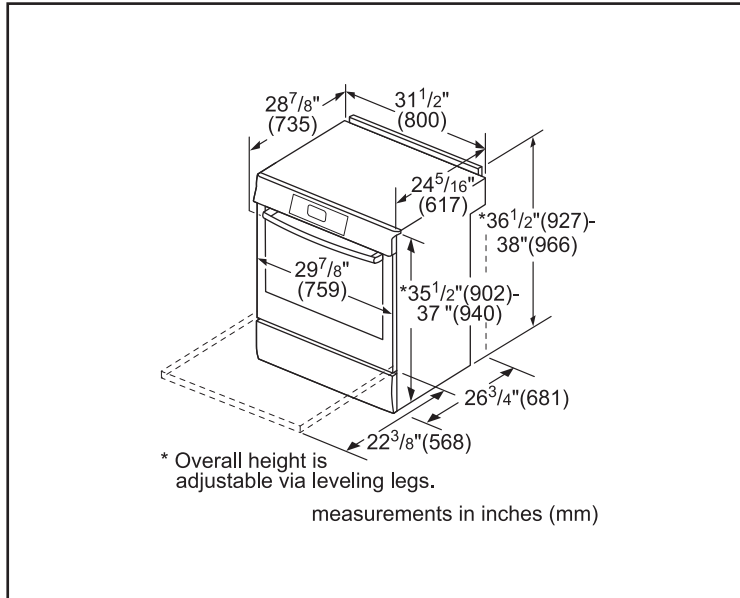

30" Induction Slide-in Range

800 Series – Black Stainless Steel HII8046U

Installation Details

Accessories: To purchase Bosch accessories, cleaners & parts please visit www.bosch-home.com/us/store or call 1-800-944-2904 (Mon to Fri 5 am to 6 pm PST, Sat 6 am to 3 pm PST).

Notes: All height, width and depth dimensions are shown in inches. BSH reserves the absolute and unrestricted right to change product materials and specifications, at any time, without notice. Consult the product's installation instructions for final dimensional data and other details prior to making cutout.

Warranties: Please see Use & Care manual or Bosch website for statement of limited warranty.

For more information on our entire line of products, go to www.bosch-home.com/us or call 1-800-944-2904

© BSH Home Appliances Corporation. All rights reserved. Bosch is a registered trademark of Robert Bosch GmbH.