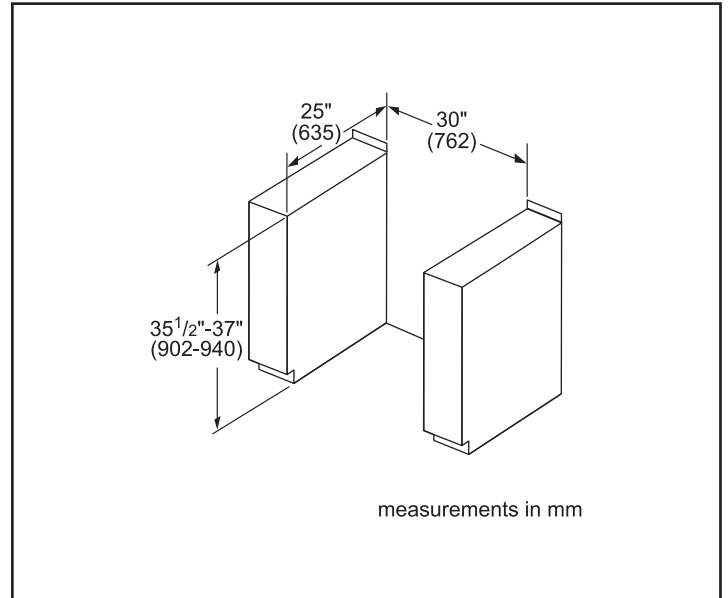

30" Induction Slide-in Range

800 Series – Black Stainless Steel HII8046U

Installation Details

Accessories: To purchase Bosch accessories, cleaners & parts please visit www.bosch-home.com/us/store or call 1-800-944-2904 (Mon to Fri 5 am to 6 pm PST, Sat 6 am to 3 pm PST).

Notes: All height, width and depth dimensions are shown in inches. BSH reserves the absolute and unrestricted right to change product materials and specifications, at any time, without notice. Consult the product's installation instructions for final dimensional data and other details prior to making cutout.

Warranties: Please see Use & Care manual or Bosch website for statement of limited warranty.

For more information on our entire line of products, go to www.bosch-home.com/us or call 1-800-944-2904

© BSH Home Appliances Corporation. All rights reserved. Bosch is a registered trademark of Robert Bosch GmbH.