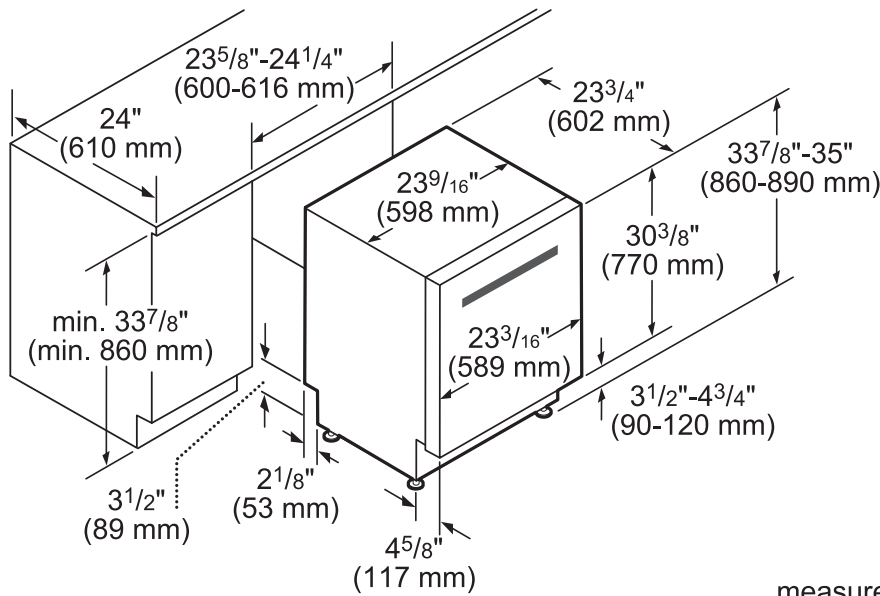

DIMENSIONS & WEIGHT

Overall Appliance Dimensions (HxWxD) (in)	33 7/8" x 23 9/16" x 23 3/4"
Required Cutout Size (HxWxD) (in)	33 7/8" Min. x 23 5/8" Min. x 24"
Adjustable Feet	Yes
Net Weight (lbs)	96 lbs

DISHWASHER & CUTOUT DIMENSIONS

measurements in inches and mm

These warranties give you specific legal rights and you may have other rights that vary from state to state. Full warranty and limited warranty from date of installation. For complete warranty details, refer to your Use & Care manual, or ask your dealer.