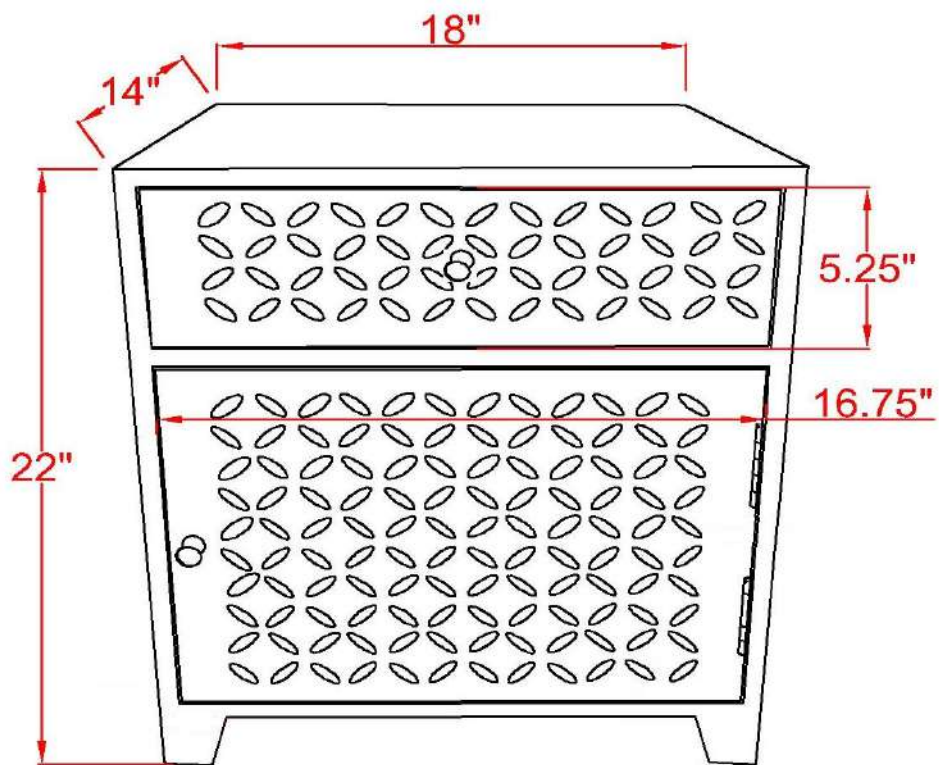

ITEM: **953569**

INNER SIZE OF DRAWER : 16.5" X 13.5" X 5.5"
INNER SIZE OF DOOR : 17" X 14" X 12.5"

Note : Dimension tolerance \pm 5%