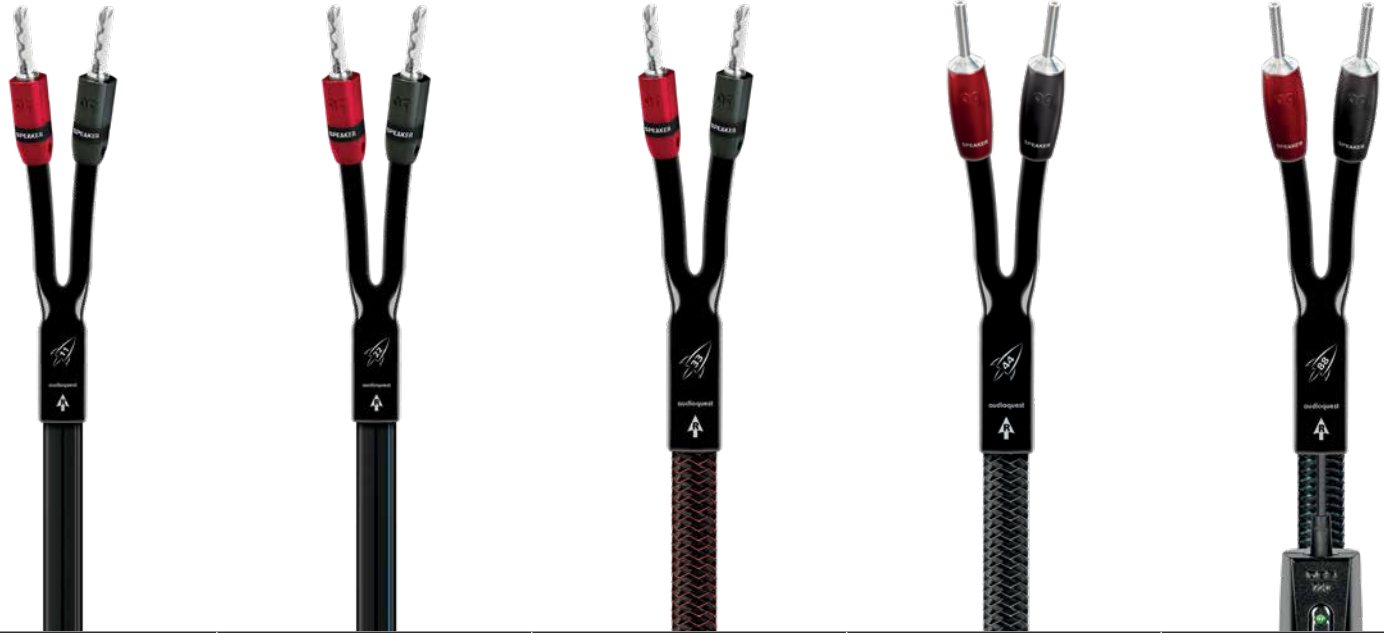

Speaker Cables: Rocket Series

Model	Rocket 11	Rocket 22	Rocket 33	Rocket 44	Rocket 88 72v DBS
Metal	Semi-Solid True-Concentric Long-Grain Copper (LGC)	Semi-Solid True-Concentric PSC and LGC	Solid PSC and LGC	Solid PSC+ and PSC	Solid PSC+
Gauge	14 AWG	12 AWG	14 AWG	13 AWG	
Geometry	Double Spiral-Pair		Double Star-Quad		
Dielectric	PVC		Foamed-Polyethylene (For All Positive Conductors)		
Noise-Dissipation	No		Carbon-Based Noise-Dissipation		
Jacket	Black with Gray Stripes CL3 PVC	Black with Blue Stripes CL3 PVC	Red/Black Braid or PVC	Silver/Black Braid or PVC	Green/Black Braid or PVC
Application Options	Full-Range and Single Bi-Wire			Full-Range, Single Bi-Wire, REL	
Plugs	SureGrip 300 (Silver or Gold) Choice of Multi-Spade or Banana		SureGrip 300 (Silver or Gold) Choice of Multi-Spade or Banana	500 Series (Silver or Gold) Choice of Multi-Spade or Banana	
Prepared Lengths in Feet	Retail	Retail	Retail	Retail	Retail
8' Pair	283.95	381.95	439.95	699.95	1,289.95
10' Pair	299.95	429.95	499.95	799.95	1,449.95
12' Pair	-	-	559.95	899.95	1,609.95
15' Pair	339.95	549.95	649.95	1,049.95	1,849.95
Other prepared lengths use formula:	8.00/pair ft + 219.95/pair	24.00/pair ft + 189.95/pair	30.00/pair ft + 199.95/pair	50.00/pair ft + 299.95/pair	80.00/pair ft + 649.95/pair
Bulk Cables in Feet	Retail	Retail	Retail	Retail	Retail
30' Bulk	119.95/box	-	-	-	-
164' Bulk	4.00/ft	12.00/ft	15.00/ft	25.00/ft	40.00/ft
328' Bulk	4.00/ft	12.00/ft	15.00/ft	-	-