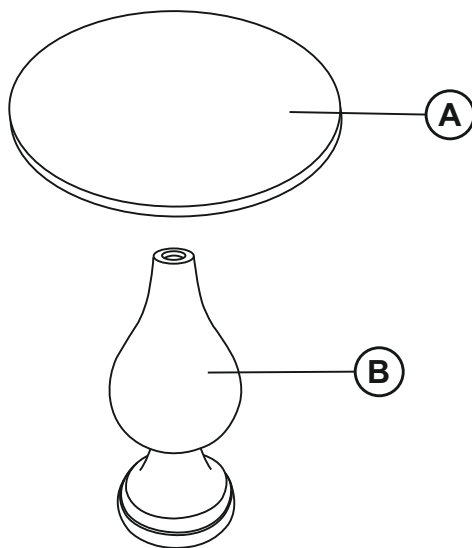

ASSEMBLY INSTRUCTIONS
COASTER FINE FURNITURE

Fine Furniture for every stage of life

915108
Accent Table

ITEM: **915108**

ASSEMBLY INSTRUCTIONS

ASSEMBLY TIPS:

1. Remove hardware from box and sort by size.
2. Please check to see that all hardware and parts are present prior to start of assembly.
3. Please follow attached instructions in the same sequence as numbered to assure fast & easy assembly.

ASSEMBLY TIME

5 MINUTES

PARTS IDENTIFICATION

A TOP

1PC

B BASE

1PC

ITEM: **915108**
ASSEMBLY INSTRUCTIONS

STEP 1

STEP 2

STEP 3
COMPLETE

ITEM: 915108

Note : Dimension tolerance $\pm 5\%$