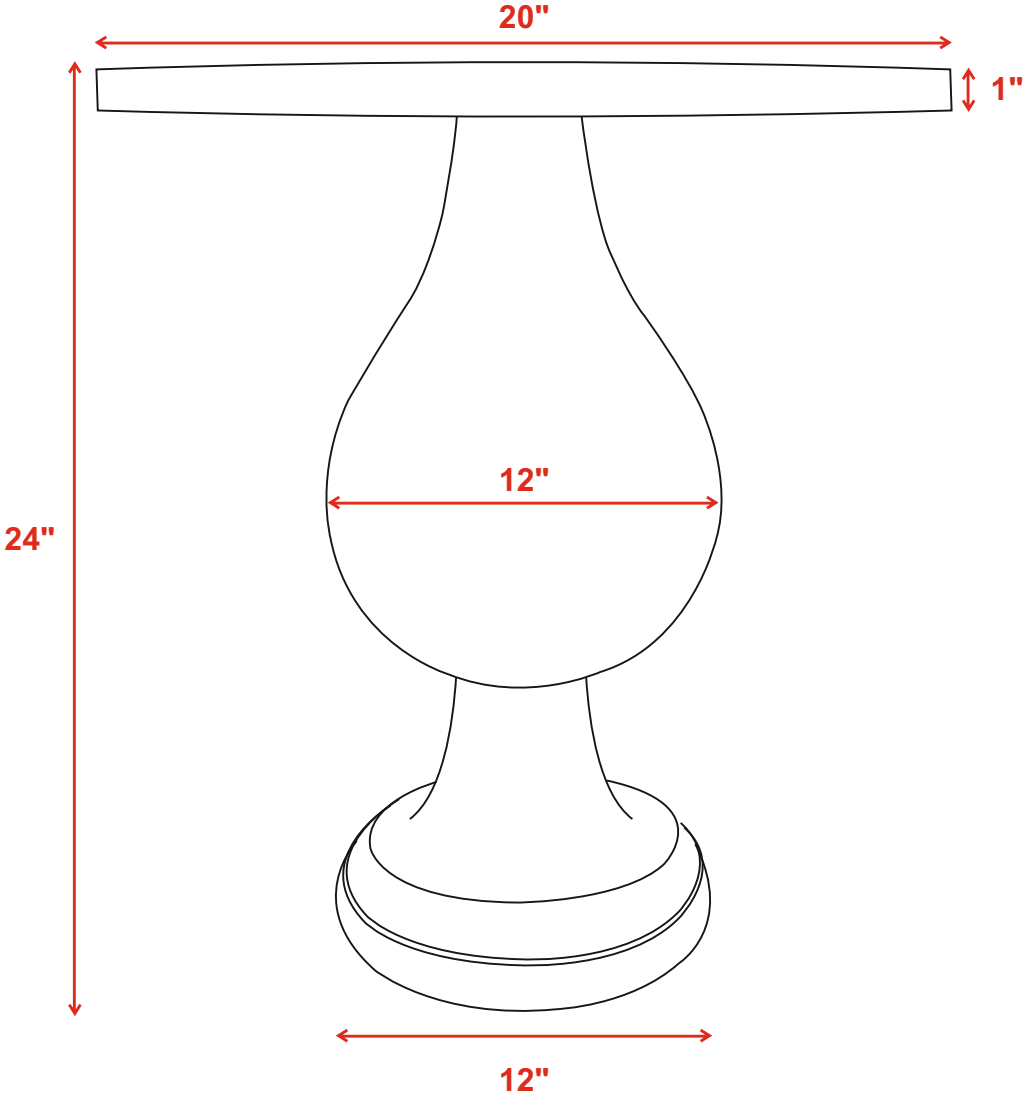

ASSEMBLY INSTRUCTIONS
COASTER FINE FURNITURE

Fine Furniture for every stage of life

915108
Accent Table

ITEM: **915108**

ASSEMBLY INSTRUCTIONS

ASSEMBLY TIPS:

1. Remove hardware from box and sort by size.
2. Please check to see that all hardware and parts are present prior to start of assembly.
3. Please follow attached instructions in the same sequence as numbered to assure fast & easy assembly.

STEP 1

STEP 2

STEP 3
COMPLETE

ITEM: 915108

Note : Dimension tolerance $\pm 5\%$