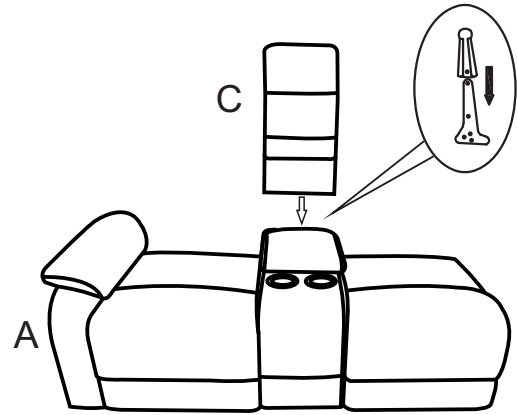

ITEM:609620LLC

ASSEMBLY INSTRUCTIONS

STEP 1

STEP 2

STEP 3

STEP 4

COASTERFURNITURE.COM