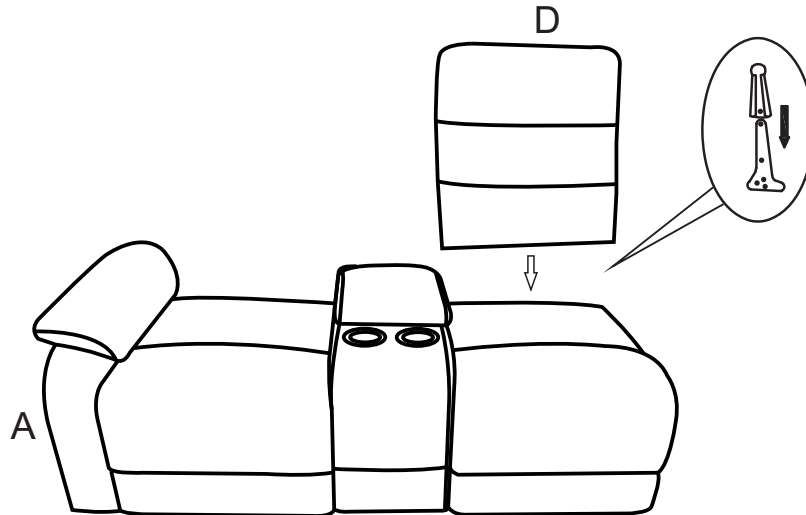

ITEM:609620LLC

ASSEMBLY INSTRUCTIONS

STEP 1

STEP 2

STEP 3

STEP 4

COASTERFURNITURE.COM