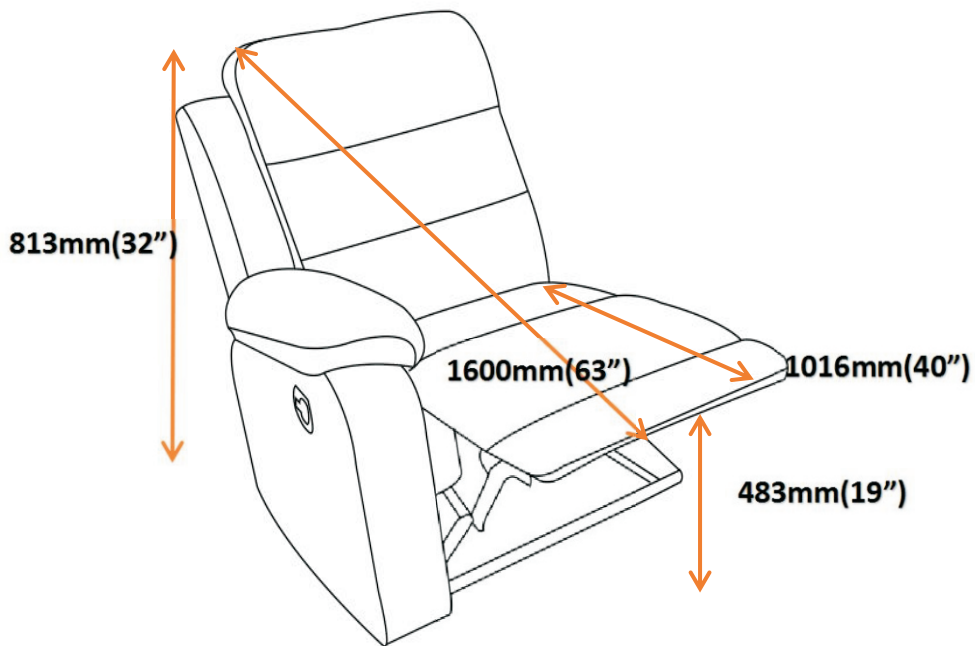

ASSEMBLY TIME

5MINUTES

STEP 1

STEP 2

COASTERFURNITURE.COM

Note: Dimension tolerance $\pm 5\%$