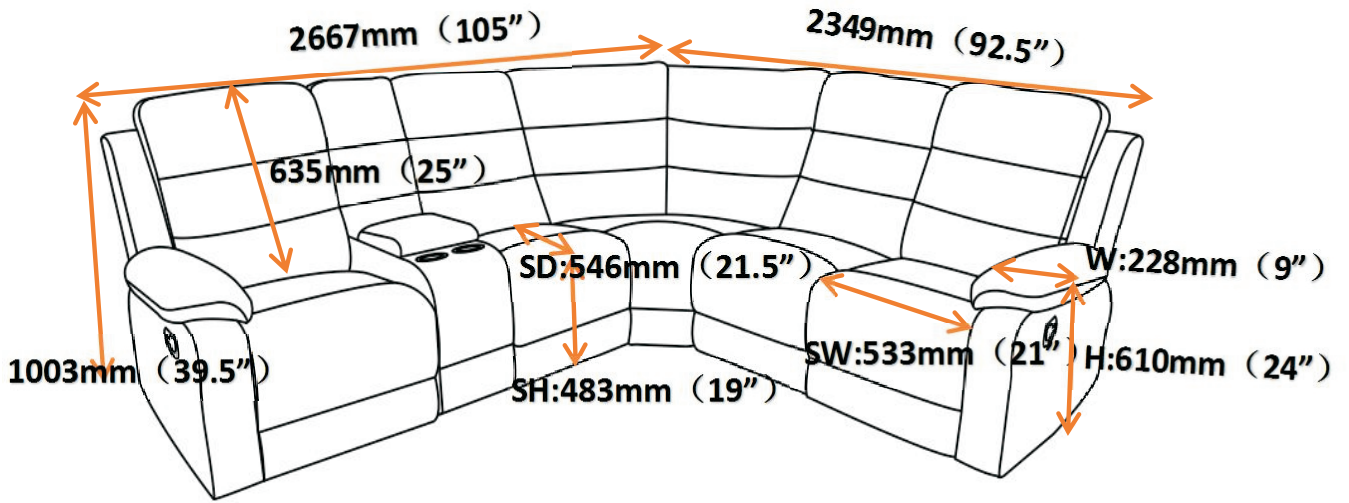

ASSEMBLY TIME

5MINUTES

STEP 1

STEP 2

COASTERFURNITURE.COM

Note: Dimension tolerance $\pm 5\%$