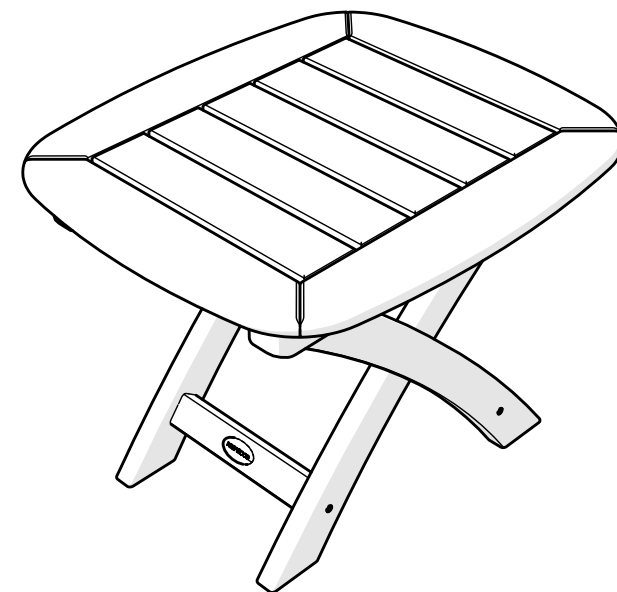

# POLYWOOD

### NST Nautical 21" x 18" Side Table