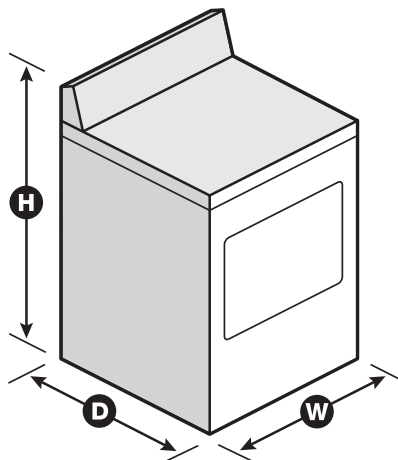

Reference Material

[Dimension Guide](#)

[Install Guide](#)

[Use & Care Guide](#)

[Warranty](#)

NOTE: Dimensions are for planning purposes only. For complete details, see Installation Instructions packed with product. Specifications subject to change without notice.

®/™ © 2020. All rights reserved. Printed in the U.S.A. D200104XXD. WED4985ESpecSheetV01.