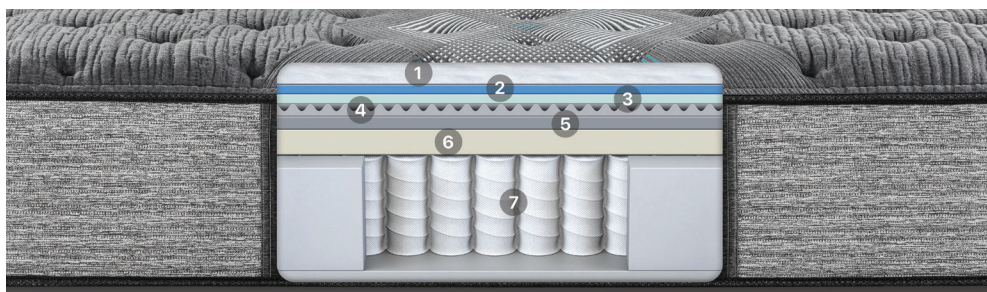

Beautyrest®

HARMONY LUX™

DIAMOND SERIES

MEDIUM

○
Extra Firm

○
Firm

○
Medium

○
Plush

○
Ultra Plush

COOL, COMFORTABLE SLEEP

1 INFINICOOL™ LUX TECHNOLOGY

Provides a cool sleep environment, including a cool-to-the-touch sleep surface, to help you fall asleep and stay asleep.

ADVANCED PRESSURE RELIEF

2 SURFACETOUCH™ GEL MEMORY FOAM

Is located directly within the quilted sleep surface and unlocks immediate, advanced pressure point relief.

3 GELTOUCH® FOAM

4 RIGHTTEMP™ WAVE FOAM

Features ultra-strong, highly conductive carbon fibres for a consistently supportive feel and cool sleep, night after night.