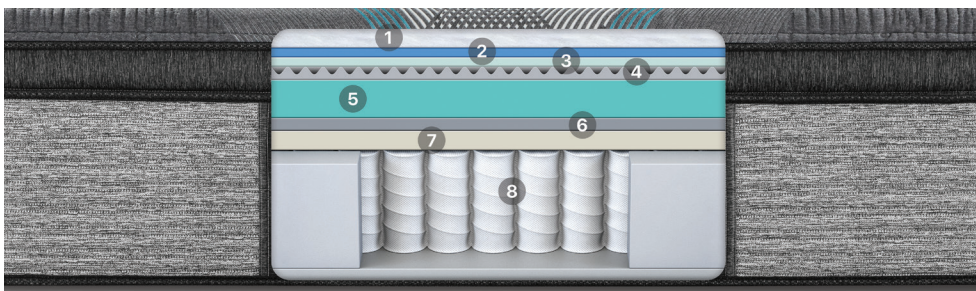

Beautyrest

HARMONY LUX™

DIAMOND SERIES

MEDIUM PILLOW TOP

COOL, COMFORTABLE SLEEP

1. 1 **INFINICOOL™ LUX TECHNOLOGY**
   Provides a cool sleep environment, including a cool-to-the-touch sleep surface, to help you fall asleep and stay asleep.

ADVANCED PRESSURE RELIEF

1. 2 **SURFACETOUCH™ GEL MEMORY FOAM**
     Is located directly within the quilted sleep surface and unlocks immediate, advanced pressure point relief.
  2. 3 **GELTOUCH® FOAM**
  3. 4 **RIGHTTEMP™ WAVE FOAM**
     Features ultra-strong, highly conductive carbon fibres for a consistently supportive feel and cool sleep, night after night.
  4. 5 **BEAUTYREST® GEL FOAM**
  5. 6 **MICRO DIAMOND™ MEMORY FOAM**
     Features actual diamond particles infused in a premium memory foam to help conduct heat away from the body.
  6. 7 **BEAUTYREST® SUPPORT FOAM**
2. ### PRECISION SUPPORT SYSTEM™
1. 8 **POWERED BY2™ POCKETED COIL™ TECHNOLOGY**
     Features a dual-stranded coil design to provide additional support.

10 YEAR WARRANTY | MOTION BASE FRIENDLY | CERTIPUR-US CERTIFIED | PROUDLY ASSEMBLED IN CANADA

One mattress = **UP TO 50** Bottles