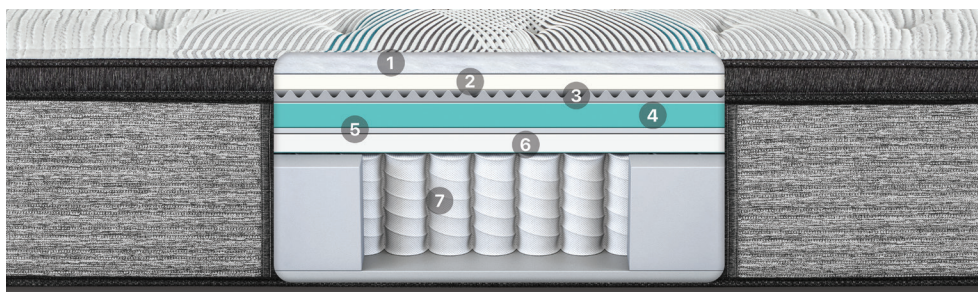

Beautyrest

HARMONY LUX™

CARBON SERIES PLUSH PILLOW TOP

Extra Firm

Firm

Medium

Plush

Ultra Plush

COOL, COMFORTABLE SLEEP

1 INFINICOOL™ LUX TECHNOLOGY

Provides a cool sleep environment, including a cool-to-the-touch sleep surface, to help you fall asleep and stay asleep.

CONSISTENT PRESSURE RELIEF

2 AIRFEEL™ FOAM

3 RIGHTTEMP™ WAVE FOAM

Features ultra-strong, highly conductive carbon fibres for a consistently supportive feel and cool sleep, night after night.

4 BEAUTYREST® GEL FOAM

5 BEAUTYREST® MEMORY FOAM

6 PLUSH COMFORT FOAM