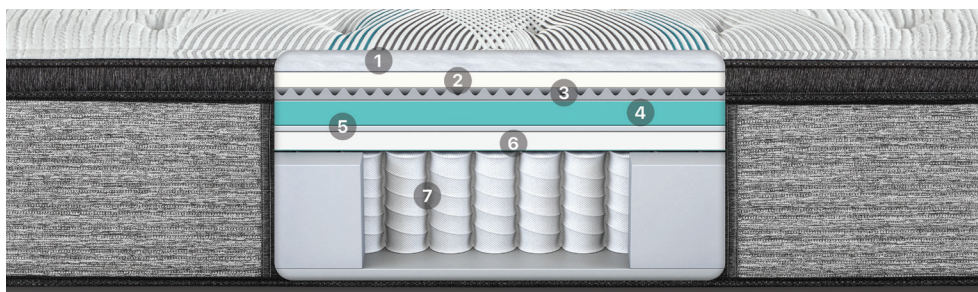

## CARBON SERIES MEDIUM PILLOW TOP

Extra Firm

Firm

Medium

Plush

Ultra Plush

### COOL, COMFORTABLE SLEEP

#### 1 INFINICOOL™ LUX TECHNOLOGY

Provides a cool sleep environment, including a cool-to-the-touch sleep surface, to help you fall asleep and stay asleep.