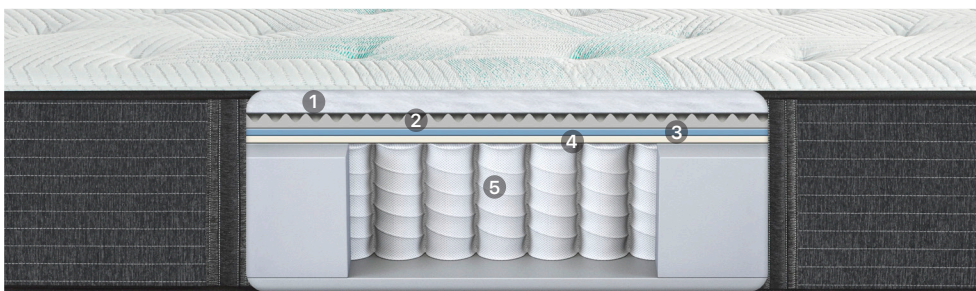

Beautyrest

HARMONY™

MAUI SERIES MEDIUM FIRM

IDEAL SLEEP TEMPERATURE

1 NEW NATURALCOOL™ FT. TENCEL

Features eco-friendly TENCEL™ yarn and antimicrobial layer to help keep your mattress fresh and cool for a great night's sleep.

PRESSURE RELIEF FOAMS

2 AIRCOOL® FOAM

Open-cell foam with channeled design for improved airflow through the mattress.

3 BEAUTYREST® GEL MEMORY FOAM

This foam contours to your body to help alleviate aches and pains caused by pressure.

4 COMFORT FOAM

TARGETED SUPPORT SYSTEM

5 POWERED BY T1 POCKETED COIL® TECHNOLOGY

Featuring 50% more steel per coil paired with an innovative dual-stage design to provide additional support in the center third where your body needs it most.

10 YEAR WARRANTY | MOTION BASE FRIENDLY | CERTIPUR-US CERTIFIED | PROUDLY ASSEMBLED IN CANADA

One mattress = **UP TO 25** Bottles