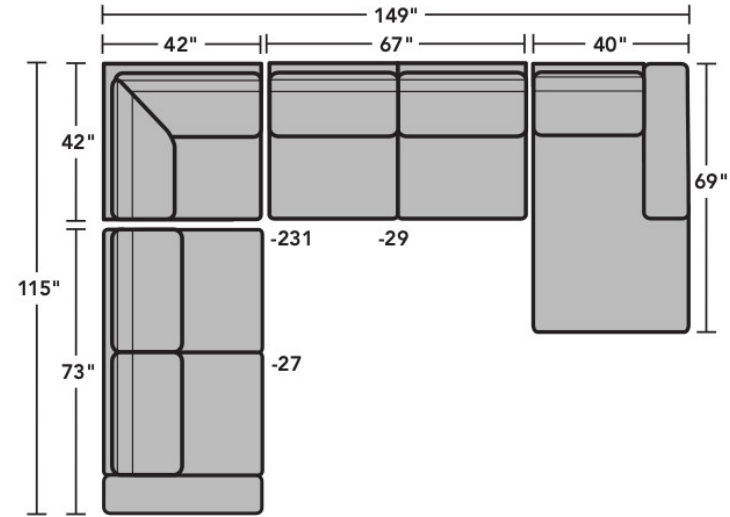

### Components

LAF = Left-Arm-Facing  
RAF = Right-Arm-Facing

-17  
LAF Chair

-18  
RAF Chair

-19  
Armless Chair

-23  
Full Wedge

-231  
Corner Chair

-25  
LAF Chaise

-26  
RAF Chaise

-255  
LAF Angled Chaise

-265  
RAF Angled Chaise

-27  
LAF Loveseat

-28  
RAF Loveseat

-29  
Armless Loveseat

Scale 1/4" = 1'

Dimensions are in inches and are subject to variance.  
© Flexsteel Industries, Inc. 1/19 | Rev. 3/21  
FLX-CP-FR-CC-7107

## Sample Configurations

Scale 1/4"=1'

Dimensions are in inches and are subject to variance.  
© Flexsteel Industries, Inc. 1/19 | Rev. 3/21  
FLX-CP-FR-CC-7107

FLEXSTEEL®