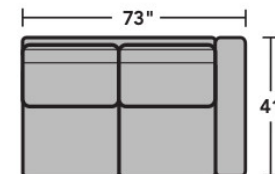

### Components

LAF = Left-Arm-Facing  
RAF = Right-Arm-Facing

-17  
LAF Chair

-18  
RAF Chair

-19  
Armless Chair

-23  
Full Wedge

-231  
Corner Chair

-25  
LAF Chaise

-26  
RAF Chaise

-255  
LAF Angled Chaise

-265  
RAF Angled Chaise

-27  
LAF Loveseat

-28  
RAF Loveseat

-29  
Armless Loveseat

Scale 1/4" = 1'

Dimensions are in inches and are subject to variance.  
© Flexsteel Industries, Inc. 1/19 | Rev. 3/21  
FLX-CP-FR-CC-7107

## Sample Configurations

Scale 1/4"=1'

Dimensions are in inches and are subject to variance.  
© Flexsteel Industries, Inc. 1/19 | Rev. 3/21  
FLX-CP-FR-CC-7107

FLEXSTEEL®