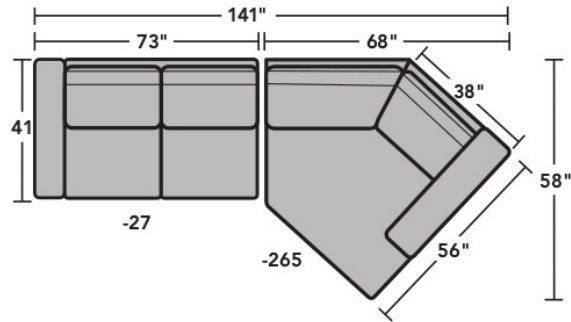

### Components

LAF = Left-Arm-Facing  
RAF = Right-Arm-Facing

-17  
LAF Chair

-18  
RAF Chair

-19  
Armless Chair

-23  
Full Wedge

-231  
Corner Chair

-25  
LAF Chaise

-26  
RAF Chaise

-255  
LAF Angled Chaise

-265  
RAF Angled Chaise

-27  
LAF Loveseat

-28  
RAF Loveseat

-29  
Armless Loveseat

Scale 1/4" = 1'

Dimensions are in inches and are subject to variance.  
© Flexsteel Industries, Inc. 1/19 | Rev. 3/21  
FLX-CP-FR-CC-7107

## Sample Configurations

Scale 1/4"=1'

Dimensions are in inches and are subject to variance.  
© Flexsteel Industries, Inc. 1/19 | Rev. 3/21  
FLX-CP-FR-CC-7107

FLEXSTEEL®