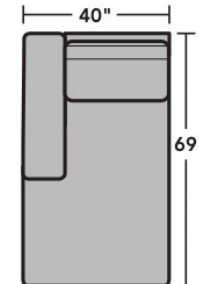

## Sectionals

### Components

LAF = Left-Arm-Facing  
RAF = Right-Arm-Facing

-17  
LAF Chair

-18  
RAF Chair

-19  
Armless Chair

-23  
Full Wedge

-231  
Corner Chair

-25  
LAF Chaise

-26  
RAF Chaise

-255  
LAF Angled Chaise

-265  
RAF Angled Chaise

-27  
LAF Loveseat

-28  
RAF Loveseat

-29  
Armless Loveseat

Scale 1/4" = 1'

Dimensions are in inches and are subject to variance.  
© Flexsteel Industries, Inc. 1/19 | Rev. 3/21  
FLX-CP-FR-CC-7107

## Sample Configurations

Scale 1/4"=1'

Dimensions are in inches and are subject to variance.  
© Flexsteel Industries, Inc. 1/19 | Rev. 3/21  
FLX-CP-FR-CC-7107

FLEXSTEEL®