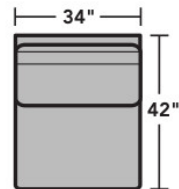

## Sectionals

### Components

LAF = Left-Arm-Facing  
RAF = Right-Arm-Facing

-17  
LAF Chair

-18  
RAF Chair

-19  
Armless Chair

-23  
Full Wedge

-231  
Corner Chair

-25  
LAF Chaise

-26  
RAF Chaise

-255  
LAF Angled Chaise

-265  
RAF Angled Chaise

-27  
LAF Loveseat

-28  
RAF Loveseat

-29  
Armless Loveseat

Scale 1/4" = 1'

Dimensions are in inches and are subject to variance.  
© Flexsteel Industries, Inc. 1/19 | Rev. 3/21  
FLX-CP-FR-CC-7107

## Sample Configurations

Scale 1/4"=1'

Dimensions are in inches and are subject to variance.  
© Flexsteel Industries, Inc. 1/19 | Rev. 3/21  
FLX-CP-FR-CC-7107

FLEXSTEEL®