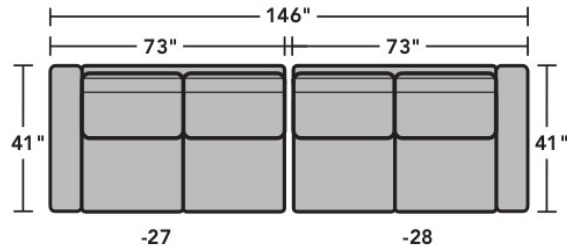

### Components

LAF = Left-Arm-Facing  
RAF = Right-Arm-Facing

-17  
LAF Chair

-18  
RAF Chair

-19  
Armless Chair

-23  
Full Wedge

-231  
Corner Chair

-25  
LAF Chaise

-26  
RAF Chaise

-255  
LAF Angled Chaise

-265  
RAF Angled Chaise

-27  
LAF Loveseat

-28  
RAF Loveseat

-29  
Armless Loveseat

Scale 1/4" = 1'

Dimensions are in inches and are subject to variance.  
© Flexsteel Industries, Inc. 1/19 | Rev. 3/21  
FLX-CP-FR-CC-7107

## Sample Configurations

Scale 1/4"=1'

Dimensions are in inches and are subject to variance.  
© Flexsteel Industries, Inc. 1/19 | Rev. 3/21  
FLX-CP-FR-CC-7107

FLEXSTEEL®