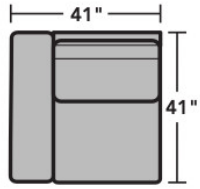

7107 Collins Sectional | Components & Configurations

Sectionals

Components

LAF = Left-Arm-Facing
RAF = Right-Arm-Facing

-17
LAF Chair