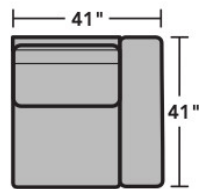

# 7107 Collins Sectional | Components & Configurations

## Sectionals

### Components

LAF = Left-Arm-Facing  
RAF = Right-Arm-Facing

-17  
LAF Chair

-18  
RAF Chair

-19  
Armless Chair

-23  
Full Wedge

-231  
Corner Chair

-25  
LAF Chaise

## Sample Configurations

Scale 1/4"=1'

Dimensions are in inches and are subject to variance.  
© Flexsteel Industries, Inc. 1/19 | Rev. 3/21  
FLX-CP-FR-CC-7107

FLEXSTEEL®