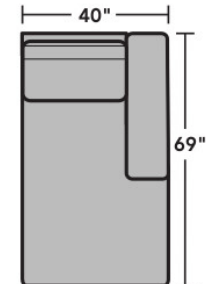

## Sectionals

### Components

LAF = Left-Arm-Facing  
RAF = Right-Arm-Facing

-17  
LAF Chair

-18  
RAF Chair

-19  
Armless Chair

-23  
Full Wedge

-231  
Corner Chair

-25  
LAF Chaise

-26  
RAF Chaise

-255  
LAF Angled Chaise

-265  
RAF Angled Chaise

-27  
LAF Loveseat

-28  
RAF Loveseat

-29  
Armless Loveseat

Scale 1/4" = 1'

Dimensions are in inches and are subject to variance.  
© Flexsteel Industries, Inc. 1/19 | Rev. 3/21  
FLX-CP-FR-CC-7107

## Sample Configurations

Scale 1/4"=1'

Dimensions are in inches and are subject to variance.  
© Flexsteel Industries, Inc. 1/19 | Rev. 3/21  
FLX-CP-FR-CC-7107

FLEXSTEEL®