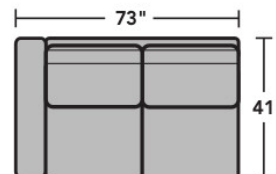

## Sectionals

### Components

LAF = Left-Arm-Facing  
RAF = Right-Arm-Facing

-17  
LAF Chair

-18  
RAF Chair

-19  
Armless Chair

-23  
Full Wedge

-231  
Corner Chair

-25  
LAF Chaise

-26  
RAF Chaise

-255  
LAF Angled Chaise

-265  
RAF Angled Chaise

-27  
LAF Loveseat

-28  
RAF Loveseat

-29  
Armless Loveseat

Scale 1/4" = 1'

Dimensions are in inches and are subject to variance.  
© Flexsteel Industries, Inc. 1/19 | Rev. 3/21  
FLX-CP-FR-CC-7107

## Sample Configurations

Scale 1/4"=1'

Dimensions are in inches and are subject to variance.  
© Flexsteel Industries, Inc. 1/19 | Rev. 3/21  
FLX-CP-FR-CC-7107

FLEXSTEEL®