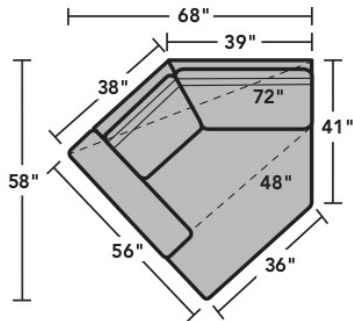

## Sectionals

### Components

LAF = Left-Arm-Facing  
RAF = Right-Arm-Facing

-17  
LAF Chair

-18  
RAF Chair

-19  
Armless Chair

-23  
Full Wedge

-231  
Corner Chair

-25  
LAF Chaise

-26  
RAF Chaise

-255  
LAF Angled Chaise

-265  
RAF Angled Chaise

-27  
LAF Loveseat

-28  
RAF Loveseat

-29  
Armless Loveseat

Scale 1/4" = 1'

Dimensions are in inches and are subject to variance.  
© Flexsteel Industries, Inc. 1/19 | Rev. 3/21  
FLX-CP-FR-CC-7107

## Sample Configurations

Scale 1/4"=1'

Dimensions are in inches and are subject to variance.  
© Flexsteel Industries, Inc. 1/19 | Rev. 3/21  
FLX-CP-FR-CC-7107

FLEXSTEEL®