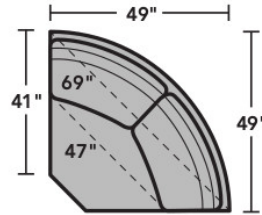

## Sectionals

### Components

LAF = Left-Arm-Facing  
RAF = Right-Arm-Facing

-17  
LAF Chair

-18  
RAF Chair

-19  
Armless Chair

-23  
Full Wedge

-231  
Corner Chair

-25  
LAF Chaise

-26  
RAF Chaise

-255  
LAF Angled Chaise

-265  
RAF Angled Chaise

-27  
LAF Loveseat

-28  
RAF Loveseat

-29  
Armless Loveseat

Scale 1/4" = 1'

Dimensions are in inches and are subject to variance.  
© Flexsteel Industries, Inc. 1/19 | Rev. 3/21  
FLX-CP-FR-CC-7107

## Sample Configurations

Scale 1/4"=1'

Dimensions are in inches and are subject to variance.  
© Flexsteel Industries, Inc. 1/19 | Rev. 3/21  
FLX-CP-FR-CC-7107

FLEXSTEEL®