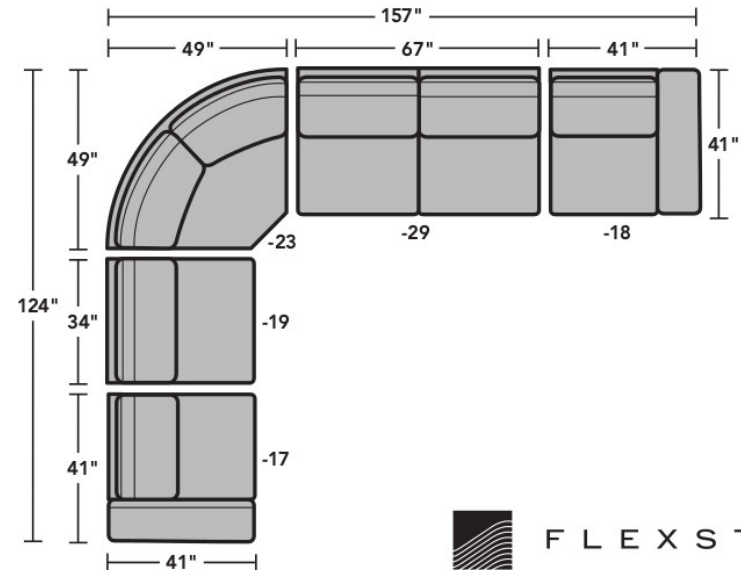

### Components

LAF = Left-Arm-Facing  
RAF = Right-Arm-Facing

-17  
LAF Chair

-18  
RAF Chair

-19  
Armless Chair

-23  
Full Wedge

-231  
Corner Chair

-25  
LAF Chaise

-26  
RAF Chaise

-255  
LAF Angled Chaise

-265  
RAF Angled Chaise

-27  
LAF Loveseat

-28  
RAF Loveseat

-29  
Armless Loveseat

Scale 1/4" = 1'

Dimensions are in inches and are subject to variance.  
© Flexsteel Industries, Inc. 1/19 | Rev. 3/21  
FLX-CP-FR-CC-7107

## Sample Configurations

Scale 1/4"=1'

Dimensions are in inches and are subject to variance.  
© Flexsteel Industries, Inc. 1/19 | Rev. 3/21  
FLX-CP-FR-CC-7107

FLEXSTEEL®