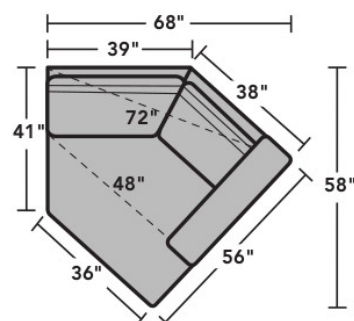

## Sectionals

### Components

LAF = Left-Arm-Facing  
RAF = Right-Arm-Facing

-17  
LAF Chair

-18  
RAF Chair

-19  
Armless Chair

-23  
Full Wedge

-231  
Corner Chair

-25  
LAF Chaise

-26  
RAF Chaise

-255  
LAF Angled Chaise

-265  
RAF Angled Chaise

-27  
LAF Loveseat

-28  
RAF Loveseat

-29  
Armless Loveseat

Scale 1/4" = 1'

Dimensions are in inches and are subject to variance.  
© Flexsteel Industries, Inc. 1/19 | Rev. 3/21  
FLX-CP-FR-CC-7107

## Sample Configurations

Scale 1/4"=1'

Dimensions are in inches and are subject to variance.  
© Flexsteel Industries, Inc. 1/19 | Rev. 3/21  
FLX-CP-FR-CC-7107

FLEXSTEEL®