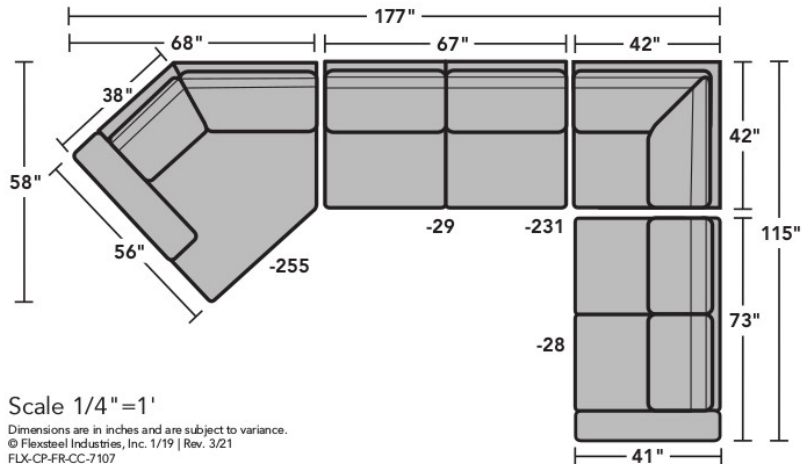

### Components

LAF = Left-Arm-Facing  
RAF = Right-Arm-Facing

-17  
LAF Chair

-18  
RAF Chair

-19  
Armless Chair

-23  
Full Wedge

-231  
Corner Chair

-25  
LAF Chaise

-26  
RAF Chaise

-255  
LAF Angled Chaise

-265  
RAF Angled Chaise

-27  
LAF Loveseat

-28  
RAF Loveseat

-29  
Armless Loveseat

Scale 1/4" = 1'

Dimensions are in inches and are subject to variance.  
© Flexsteel Industries, Inc. 1/19 | Rev. 3/21  
FLX-CP-FR-CC-7107

## Sample Configurations

Scale 1/4"=1'

Dimensions are in inches and are subject to variance.  
© Flexsteel Industries, Inc. 1/19 | Rev. 3/21  
FLX-CP-FR-CC-7107

FLEXSTEEL®