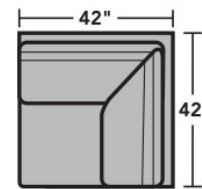

## Sectionals

### Components

LAF = Left-Arm-Facing  
RAF = Right-Arm-Facing

-17  
LAF Chair

-18  
RAF Chair

-19  
Armless Chair

-23  
Full Wedge

-231  
Corner Chair

-25  
LAF Chaise

-26  
RAF Chaise

-255  
LAF Angled Chaise

-265  
RAF Angled Chaise

-27  
LAF Loveseat

-28  
RAF Loveseat

-29  
Armless Loveseat

Scale 1/4" = 1'

Dimensions are in inches and are subject to variance.  
© Flexsteel Industries, Inc. 1/19 | Rev. 3/21  
FLX-CP-FR-CC-7107

## Sample Configurations

Scale 1/4"=1'

Dimensions are in inches and are subject to variance.  
© Flexsteel Industries, Inc. 1/19 | Rev. 3/21  
FLX-CP-FR-CC-7107

FLEXSTEEL®