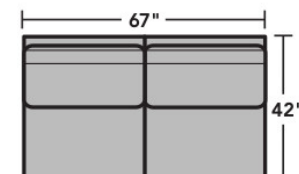

### Components

LAF = Left-Arm-Facing  
RAF = Right-Arm-Facing

-17  
LAF Chair

-18  
RAF Chair

-19  
Armless Chair

-23  
Full Wedge

-231  
Corner Chair

-25  
LAF Chaise

-26  
RAF Chaise

-255  
LAF Angled Chaise

-265  
RAF Angled Chaise

-27  
LAF Loveseat

-28  
RAF Loveseat

-29  
Armless Loveseat

Scale 1/4" = 1'

Dimensions are in inches and are subject to variance.  
© Flexsteel Industries, Inc. 1/19 | Rev. 3/21  
FLX-CP-FR-CC-7107

## Sample Configurations

Scale 1/4"=1'

Dimensions are in inches and are subject to variance.  
© Flexsteel Industries, Inc. 1/19 | Rev. 3/21  
FLX-CP-FR-CC-7107

FLEXSTEEL®