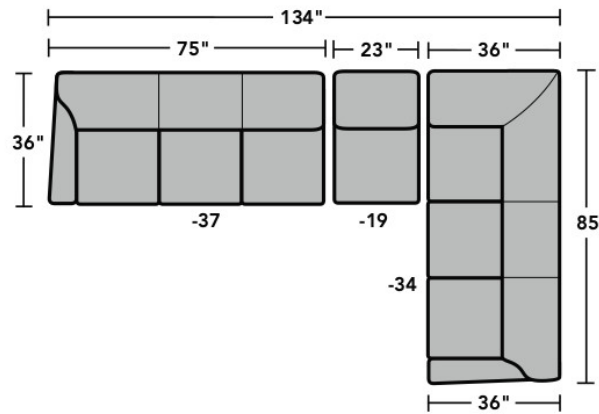

### Components

LAF = Left-Arm-Facing  
RAF = Right-Arm-Facing

-33  
LAF Corner Sofa

-34  
RAF Corner Sofa

-37  
LAF Sofa

-38  
RAF Sofa

-27  
LAF Loveseat

-28  
RAF Loveseat

-29  
Armless Loveseat

-23  
Full Wedge

-231  
Corner Chair

-19  
Armless Chair

-255  
LAF Angled Chaise

-265  
RAF Angled Chaise

-25  
LAF Chaise

-26  
RAF Chaise

-17  
LAF Chair

-18  
RAF Chair

Scale 1/4" = 1'

Dimensions are in inches and are subject to variance.  
© Flexsteel Industries, Inc. 1/18 | Rev. 1/21  
FLX-FR5966-CC-PP

FLEXSTEEL®

### Sample Configurations

Scale 1/4"=1'

Dimensions are in inches and are subject to variance.  
© Flexsteel Industries, Inc. 1/18 | Rev. 1/21  
FLX-FR5966-CC-PP

FLEXSTEEL®