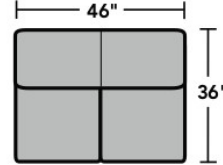

## Sectionals

### Components

LAF = Left-Arm-Facing  
RAF = Right-Arm-Facing

-33  
LAF Corner Sofa

-34  
RAF Corner Sofa

-37  
LAF Sofa

-38  
RAF Sofa

-27  
LAF Loveseat

-28  
RAF Loveseat

-29  
Armless Loveseat

-23  
Full Wedge

-231  
Corner Chair

-19  
Armless Chair

-255  
LAF Angled Chaise

-265  
RAF Angled Chaise

-25  
LAF Chaise

-26  
RAF Chaise

-17  
LAF Chair

-18  
RAF Chair

Scale 1/4" = 1'

Dimensions are in inches and are subject to variance.  
© Flexsteel Industries, Inc. 1/18 | Rev. 1/21  
FLX-FR5966-CC-PP

FLEXSTEEL®