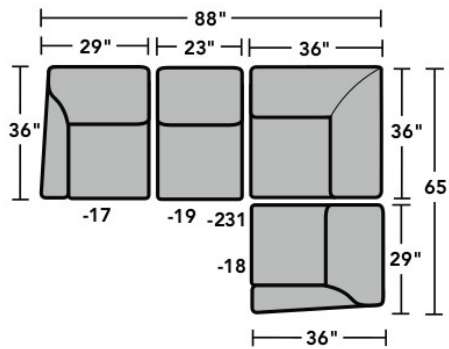

### Components

LAF = Left-Arm-Facing  
RAF = Right-Arm-Facing

-33  
LAF Corner Sofa

-34  
RAF Corner Sofa

-37  
LAF Sofa

-38  
RAF Sofa

-27  
LAF Loveseat

-28  
RAF Loveseat

-29  
Armless Loveseat

-23  
Full Wedge

-231  
Corner Chair

-19  
Armless Chair

-255  
LAF Angled Chaise

-265  
RAF Angled Chaise

-25  
LAF Chaise

-26  
RAF Chaise

-17  
LAF Chair

-18  
RAF Chair

Scale 1/4" = 1'

Dimensions are in inches and are subject to variance.  
© Flexsteel Industries, Inc. 1/18 | Rev. 1/21  
FLX-FR5966-CC-PP

FLEXSTEEL®

### Sample Configurations

Scale 1/4"=1'

Dimensions are in inches and are subject to variance.  
© Flexsteel Industries, Inc. 1/18 | Rev. 1/21  
FLX-FR5966-CC-PP

FLEXSTEEL®