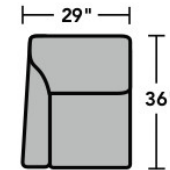

### Components

LAF = Left-Arm-Facing  
RAF = Right-Arm-Facing

-33  
LAF Corner Sofa

-34  
RAF Corner Sofa

-37  
LAF Sofa

-38  
RAF Sofa

-27  
LAF Loveseat

-28  
RAF Loveseat

-29  
Armless Loveseat

-23  
Full Wedge

-231  
Corner Chair

-19  
Armless Chair

-255  
LAF Angled Chaise

-265  
RAF Angled Chaise

-25  
LAF Chaise

-26  
RAF Chaise

-17  
LAF Chair

-18  
RAF Chair

Scale 1/4" = 1'

Dimensions are in inches and are subject to variance.  
© Flexsteel Industries, Inc. 1/18 | Rev. 1/21  
FLX-FR5966-CC-PP

FLEXSTEEL®

### Sample Configurations

Scale 1/4"=1'

Dimensions are in inches and are subject to variance.  
© Flexsteel Industries, Inc. 1/18 | Rev. 1/21  
FLX-FR5966-CC-PP

FLEXSTEEL®