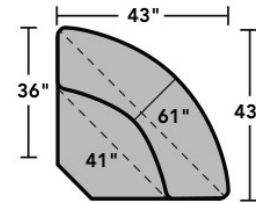

### Components

LAF = Left-Arm-Facing  
RAF = Right-Arm-Facing

-33  
LAF Corner Sofa

-34  
RAF Corner Sofa

-37  
LAF Sofa

-38  
RAF Sofa

-27  
LAF Loveseat

-28  
RAF Loveseat

-29  
Armless Loveseat

-23  
Full Wedge

-231  
Corner Chair

-19  
Armless Chair

-255  
LAF Angled Chaise

-265  
RAF Angled Chaise

-25  
LAF Chaise

-26  
RAF Chaise

-17  
LAF Chair

-18  
RAF Chair

Scale 1/4" = 1'

Dimensions are in inches and are subject to variance.  
© Flexsteel Industries, Inc. 1/18 | Rev. 1/21  
FLX-FR5966-CC-PP

FLEXSTEEL®

### Sample Configurations

Scale 1/4"=1'

Dimensions are in inches and are subject to variance.  
© Flexsteel Industries, Inc. 1/18 | Rev. 1/21  
FLX-FR5966-CC-PP

FLEXSTEEL®