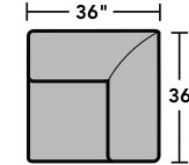

## Sectionals

### Components

LAF = Left-Arm-Facing  
RAF = Right-Arm-Facing

-33  
LAF Corner Sofa

-34  
RAF Corner Sofa

-37  
LAF Sofa

-38  
RAF Sofa

-27  
LAF Loveseat

-28  
RAF Loveseat

-29  
Armless Loveseat

-23  
Full Wedge

-231  
Corner Chair

-19  
Armless Chair

-255  
LAF Angled Chaise

-265  
RAF Angled Chaise

-25  
LAF Chaise

-26  
RAF Chaise

### Sample Configurations

Scale 1/4"=1'

Dimensions are in inches and are subject to variance.  
© Flexsteel Industries, Inc. 1/18 | Rev. 1/21  
FLX-FR5966-CC-PP

FLEXSTEEL®