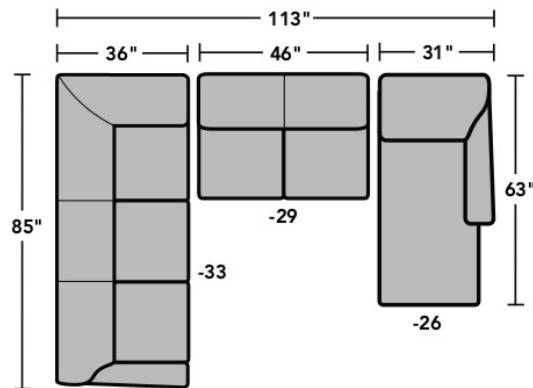

### Components

LAF = Left-Arm-Facing  
RAF = Right-Arm-Facing

-33  
LAF Corner Sofa

-34  
RAF Corner Sofa

-37  
LAF Sofa

-38  
RAF Sofa

-27  
LAF Loveseat

-28  
RAF Loveseat

-29  
Armless Loveseat

-23  
Full Wedge

-231  
Corner Chair

-19  
Armless Chair

-255  
LAF Angled Chaise

-265  
RAF Angled Chaise

-25  
LAF Chaise

-26  
RAF Chaise

-17  
LAF Chair

-18  
RAF Chair

Scale 1/4" = 1'

Dimensions are in inches and are subject to variance.  
© Flexsteel Industries, Inc. 1/18 | Rev. 1/21  
FLX-FR5966-CC-PP

FLEXSTEEL®

### Sample Configurations

Scale 1/4"=1'

Dimensions are in inches and are subject to variance.  
© Flexsteel Industries, Inc. 1/18 | Rev. 1/21  
FLX-FR5966-CC-PP

FLEXSTEEL®