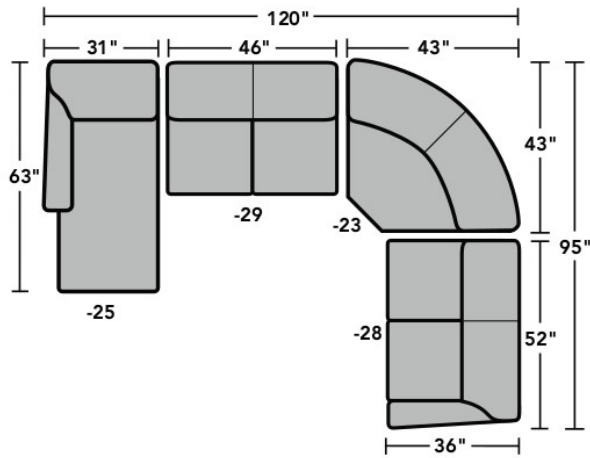

**PRODUCT DIMENSIONS**

	OVERALL			SEAT			Arm Height
	Height	Width	Depth	Height	Width	Depth	
<b>LAF Chair</b> -17	36"	29"	36"	20"	23"	22"	27"
<b>RAF Chair</b> -18	36"	29"	36"	20"	23"	22"	27"
<b>Armless Chair</b> -19	36"	23"	36"	20"	23"	22"	
<b>Full Wedge</b> -23	36"	61"	43"	20"	41"	22"	
<b>Corner Chair</b> -231	36"	36"	36"	20"	22"	22"	
<b>LAF Chaise</b> -25	36"	31"	63"	20"	25"	49"	27"
<b>RAF Chaise</b> -26	36"	31"	63"	20"	25"	49"	27"
<b>LAF Loveseat</b> -27	36"	52"	36"	20"	46"	22"	27"
<b>RAF Loveseat</b> -28	36"	52"	36"	20"	46"	22"	27"
<b>Armless Loveseat</b> -29	36"	46"	36"	20"	46"	22"	
<b>LAF Corner Sofa</b> -33	36"	85"	36"	20"	66"	22"	27"
<b>RAF Corner Sofa</b> -34	36"	85"	36"	20"	66"	22"	27"
<b>LAF Sofa</b> -37	36"	75"	36"	20"	69"	22"	27"
<b>RAF Sofa</b> -38	36"	75"	36"	20"	69"	22"	27"
<b>LAF Angled Chaise</b> -255	36"	60"	46"	21"	46"	33"	27"
<b>RAF Angled Chaise</b> -265	36"	60"	46"	21"	46"	33"	27"

-29  
Armless Loveseat

-23  
Full Wedge

-231  
Corner Chair

-19  
Armless Chair

-255  
LAF Angled Chaise

-265  
RAF Angled Chaise

-25  
LAF Chaise

-26  
RAF Chaise

-17  
LAF Chair

-18  
RAF Chair

Scale 1/4" = 1'

Dimensions are in inches and are subject to variance.  
© Flexsteel Industries, Inc. 1/18 | Rev. 1/21  
FLX-FR5966-CC-PP

FLEXSTEEL®

### Sample Configurations

Scale 1/4"=1'

Dimensions are in inches and are subject to variance.  
© Flexsteel Industries, Inc. 1/18 | Rev. 1/21  
FLX-FR5966-CC-PP

FLEXSTEEL®