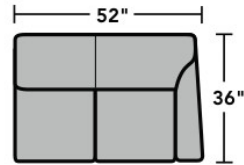

## Sectionals

### Components

LAF = Left-Arm-Facing  
RAF = Right-Arm-Facing

-33  
LAF Corner Sofa

-34  
RAF Corner Sofa

-37  
LAF Sofa

-38  
RAF Sofa

-27  
LAF Loveseat

-28  
RAF Loveseat

-29  
Armless Loveseat

-23  
Full Wedge

-231  
Corner Chair

-19  
Armless Chair

-255  
LAF Angled Chaise

-265  
RAF Angled Chaise

-25  
LAF Chaise

-26  
RAF Chaise

-17  
LAF Chair

-18  
RAF Chair

Scale 1/4" = 1'

Dimensions are in inches and are subject to variance.  
© Flexsteel Industries, Inc. 1/18 | Rev. 1/21  
FLX-FR5966-CC-PP

FLEXSTEEL®