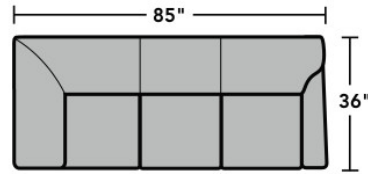

**PRODUCT DIMENSIONS**

	OVERALL			SEAT			Arm Height
	Height	Width	Depth	Height	Width	Depth	
<b>LAF Chair</b> -17	36"	29"	36"	20"	23"	22"	27"
<b>RAF Chair</b> -18	36"	29"	36"	20"	23"	22"	27"
<b>Armless Chair</b> -19	36"	23"	36"	20"	23"	22"	
<b>Full Wedge</b> -23	36"	61"	43"	20"	41"	22"	
<b>Corner Chair</b> -231	36"	36"	36"	20"	22"	22"	
<b>LAF Chaise</b> -25	36"	31"	63"	20"	25"	49"	27"
<b>RAF Chaise</b> -26	36"	31"	63"	20"	25"	49"	27"
<b>LAF Loveseat</b> -27	36"	52"	36"	20"	46"	22"	27"
<b>RAF Loveseat</b> -28	36"	52"	36"	20"	46"	22"	27"
<b>Armless Loveseat</b> -29	36"	46"	36"	20"	46"	22"	
<b>LAF Corner Sofa</b> -33	36"	85"	36"	20"	66"	22"	27"
<b>RAF Corner Sofa</b> -34	36"	85"	36"	20"	66"	22"	27"
<b>LAF Sofa</b> -37	36"	75"	36"	20"	69"	22"	27"
<b>RAF Sofa</b> -38	36"	75"	36"	20"	69"	22"	27"
<b>LAF Angled Chaise</b> -255	36"	60"	46"	21"	46"	33"	27"
<b>RAF Angled Chaise</b> -265	36"	60"	46"	21"	46"	33"	27"

**Connecting Clips**

A connecting clip is attached to one sectional piece to allow the frame of a second piece to slide neatly down into the clip to secure the two pieces together.

## Sectionals

### Components

LAF = Left-Arm-Facing  
RAF = Right-Arm-Facing

-33  
LAF Corner Sofa

-34  
RAF Corner Sofa

-37  
LAF Sofa

-38  
RAF Sofa

-27  
LAF Loveseat

-28  
RAF Loveseat