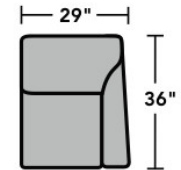

### Components

LAF = Left-Arm-Facing  
RAF = Right-Arm-Facing

-33  
LAF Corner Sofa

-34  
RAF Corner Sofa

-37  
LAF Sofa

-38  
RAF Sofa

-27  
LAF Loveseat

-28  
RAF Loveseat

-29  
Armless Loveseat

-23  
Full Wedge

-231  
Corner Chair

-19  
Armless Chair

-255  
LAF Angled Chaise

-265  
RAF Angled Chaise

-25  
LAF Chaise

-26  
RAF Chaise

-17  
LAF Chair

-18  
RAF Chair

Scale 1/4" = 1'

Dimensions are in inches and are subject to variance.  
© Flexsteel Industries, Inc. 1/18 | Rev. 1/21  
FLX-FR5966-CC-PP

FLEXSTEEL®

### Sample Configurations

Scale 1/4"=1'

Dimensions are in inches and are subject to variance.  
© Flexsteel Industries, Inc. 1/18 | Rev. 1/21  
FLX-FR5966-CC-PP

FLEXSTEEL®