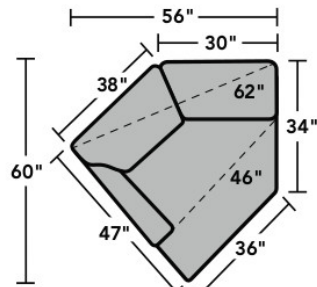

### Components

LAF = Left-Arm-Facing  
RAF = Right-Arm-Facing

-33  
LAF Corner Sofa

-34  
RAF Corner Sofa

-37  
LAF Sofa

-38  
RAF Sofa

-27  
LAF Loveseat

-28  
RAF Loveseat

-29  
Armless Loveseat

-23  
Full Wedge

-231  
Corner Chair

-19  
Armless Chair

-255  
LAF Angled Chaise

-265  
RAF Angled Chaise

-25  
LAF Chaise

-26  
RAF Chaise

-17  
LAF Chair

-18  
RAF Chair

Scale 1/4" = 1'

Dimensions are in inches and are subject to variance.  
© Flexsteel Industries, Inc. 1/18 | Rev. 1/21  
FLX-FR5966-CC-PP

FLEXSTEEL®

### Sample Configurations

Scale 1/4"=1'

Dimensions are in inches and are subject to variance.  
© Flexsteel Industries, Inc. 1/18 | Rev. 1/21  
FLX-FR5966-CC-PP

FLEXSTEEL®