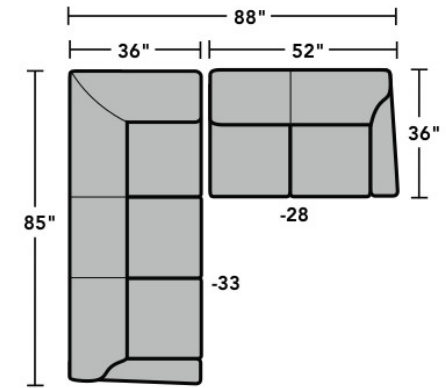

### Components

LAF = Left-Arm-Facing  
RAF = Right-Arm-Facing

-33  
LAF Corner Sofa

-34  
RAF Corner Sofa

-37  
LAF Sofa

-38  
RAF Sofa

-27  
LAF Loveseat

-28  
RAF Loveseat

-29  
Armless Loveseat

-23  
Full Wedge

-231  
Corner Chair

-19  
Armless Chair

-255  
LAF Angled Chaise

-265  
RAF Angled Chaise

-25  
LAF Chaise

-26  
RAF Chaise

-17  
LAF Chair

-18  
RAF Chair

Scale 1/4" = 1'

Dimensions are in inches and are subject to variance.  
© Flexsteel Industries, Inc. 1/18 | Rev. 1/21  
FLX-FR5966-CC-PP

FLEXSTEEL®

### Sample Configurations

Scale 1/4"=1'

Dimensions are in inches and are subject to variance.  
© Flexsteel Industries, Inc. 1/18 | Rev. 1/21  
FLX-FR5966-CC-PP

FLEXSTEEL®