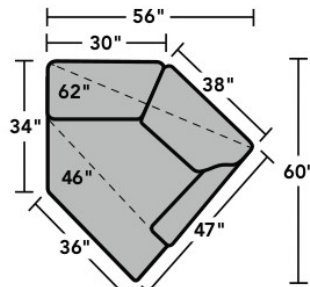

### Components

LAF = Left-Arm-Facing  
RAF = Right-Arm-Facing

-33  
LAF Corner Sofa

-34  
RAF Corner Sofa

-37  
LAF Sofa

-38  
RAF Sofa

-27  
LAF Loveseat

-28  
RAF Loveseat

-29  
Armless Loveseat

-23  
Full Wedge

-231  
Corner Chair

-19  
Armless Chair

-255  
LAF Angled Chaise

-265  
RAF Angled Chaise

-25  
LAF Chaise

-26  
RAF Chaise

-17  
LAF Chair

-18  
RAF Chair

Scale 1/4" = 1'

Dimensions are in inches and are subject to variance.  
© Flexsteel Industries, Inc. 1/18 | Rev. 1/21  
FLX-FR5966-CC-PP

FLEXSTEEL®

### Sample Configurations

Scale 1/4"=1'

Dimensions are in inches and are subject to variance.  
© Flexsteel Industries, Inc. 1/18 | Rev. 1/21  
FLX-FR5966-CC-PP

FLEXSTEEL®