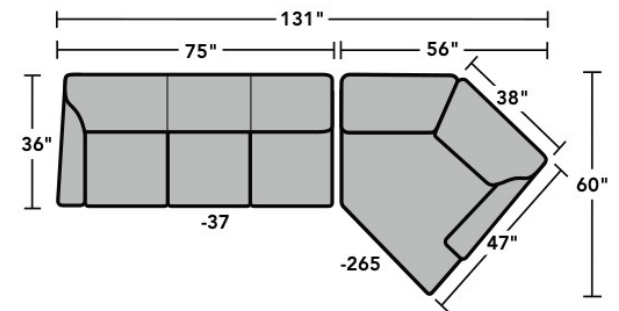

### Components

LAF = Left-Arm-Facing  
RAF = Right-Arm-Facing

-33  
LAF Corner Sofa

-34  
RAF Corner Sofa

-37  
LAF Sofa

-38  
RAF Sofa

-27  
LAF Loveseat

-28  
RAF Loveseat

-29  
Armless Loveseat

-23  
Full Wedge

-231  
Corner Chair

-19  
Armless Chair

-255  
LAF Angled Chaise

-265  
RAF Angled Chaise

-25  
LAF Chaise

-26  
RAF Chaise

-17  
LAF Chair

-18  
RAF Chair

Scale 1/4" = 1'

Dimensions are in inches and are subject to variance.  
© Flexsteel Industries, Inc. 1/18 | Rev. 1/21  
FLX-FR5966-CC-PP

FLEXSTEEL®

### Sample Configurations

Scale 1/4"=1'

Dimensions are in inches and are subject to variance.  
© Flexsteel Industries, Inc. 1/18 | Rev. 1/21  
FLX-FR5966-CC-PP

FLEXSTEEL®