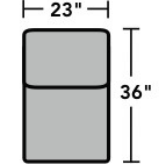

## Sectionals

### Components

LAF = Left-Arm-Facing  
RAF = Right-Arm-Facing

-33  
LAF Corner Sofa

-34  
RAF Corner Sofa

-37  
LAF Sofa

-38  
RAF Sofa

-27  
LAF Loveseat

-28  
RAF Loveseat

-29  
Armless Loveseat

-23  
Full Wedge

-231  
Corner Chair

-19  
Armless Chair

-255  
LAF Angled Chaise

-265  
RAF Angled Chaise

-25  
LAF Chaise

-26  
RAF Chaise

-17  
LAF Chair

-18  
RAF Chair

Scale 1/4" = 1'

Dimensions are in inches and are subject to variance.  
© Flexsteel Industries, Inc. 1/18 | Rev. 1/21  
FLX-FR5966-CC-PP

FLEXSTEEL®