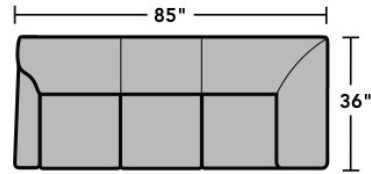

5966 Digby Sectional | Components & Configurations

Sectionals

Components

LAF = Left-Arm-Facing
RAF = Right-Arm-Facing

-33
LAF Corner Sofa