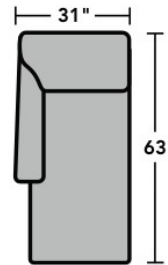

### Components

LAF = Left-Arm-Facing  
RAF = Right-Arm-Facing

-33  
LAF Corner Sofa

-34  
RAF Corner Sofa

-37  
LAF Sofa

-38  
RAF Sofa

-27  
LAF Loveseat

-28  
RAF Loveseat

-29  
Armless Loveseat

-23  
Full Wedge

-231  
Corner Chair

-19  
Armless Chair

-255  
LAF Angled Chaise

-265  
RAF Angled Chaise

-25  
LAF Chaise

-26  
RAF Chaise

-17  
LAF Chair

-18  
RAF Chair

Scale 1/4" = 1'

Dimensions are in inches and are subject to variance.  
© Flexsteel Industries, Inc. 1/18 | Rev. 1/21  
FLX-FR5966-CC-PP

FLEXSTEEL®

### Sample Configurations

Scale 1/4"=1'

Dimensions are in inches and are subject to variance.  
© Flexsteel Industries, Inc. 1/18 | Rev. 1/21  
FLX-FR5966-CC-PP

FLEXSTEEL®