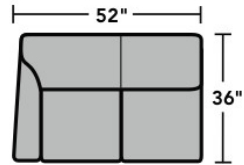

## Sectionals

### Components

LAF = Left-Arm-Facing  
RAF = Right-Arm-Facing

-33  
LAF Corner Sofa

-34  
RAF Corner Sofa

-37  
LAF Sofa

-38  
RAF Sofa

-27  
LAF Loveseat

-28  
RAF Loveseat

-29  
Armless Loveseat

-23  
Full Wedge

-231  
Corner Chair

-19  
Armless Chair

-255  
LAF Angled Chaise

-265  
RAF Angled Chaise

-25  
LAF Chaise

-26  
RAF Chaise

-17  
LAF Chair

-18  
RAF Chair

Scale 1/4" = 1'

Dimensions are in inches and are subject to variance.  
© Flexsteel Industries, Inc. 1/18 | Rev. 1/21  
FLX-FR5966-CC-PP

FLEXSTEEL®