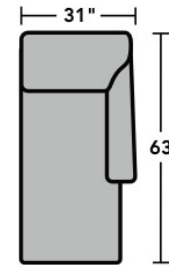

### Components

LAF = Left-Arm-Facing  
RAF = Right-Arm-Facing

-33  
LAF Corner Sofa

-34  
RAF Corner Sofa

-37  
LAF Sofa

-38  
RAF Sofa

-27  
LAF Loveseat

-28  
RAF Loveseat

-29  
Armless Loveseat

-23  
Full Wedge

-231  
Corner Chair

-19  
Armless Chair

-255  
LAF Angled Chaise

-265  
RAF Angled Chaise

-25  
LAF Chaise

-26  
RAF Chaise

-17  
LAF Chair

-18  
RAF Chair

Scale 1/4" = 1'

Dimensions are in inches and are subject to variance.  
© Flexsteel Industries, Inc. 1/18 | Rev. 1/21  
FLX-FR5966-CC-PP

FLEXSTEEL®

### Sample Configurations

Scale 1/4"=1'

Dimensions are in inches and are subject to variance.  
© Flexsteel Industries, Inc. 1/18 | Rev. 1/21  
FLX-FR5966-CC-PP

FLEXSTEEL®