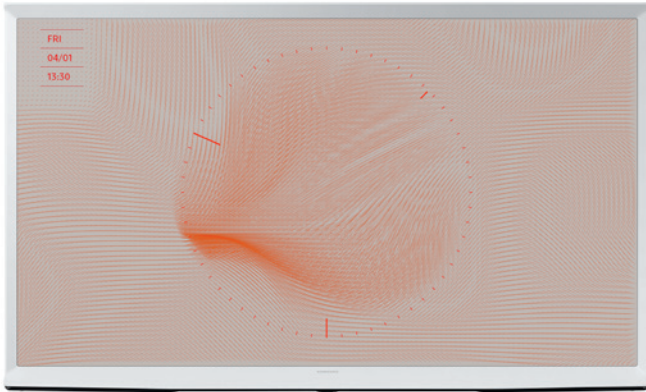

The Serif (2022)

PRODUCT HIGHLIGHTS

- Iconic 360 L-shaped design
- QLED 4K TV with 100% Color Volume¹
- Anti-Reflection with Matte Display
- Detachable Easel Stand Included
- Quantum Processor 4K with 4K Upscaling

SIZE CLASS

Admire the beauty from every angle with this design piece that elevates your room and entertainment. With its unique structure in the shape of the letter "I", The Serif was created to look good on a shelf or on the easel stand. Just as striking as the design is the QLED 4K picture bursting with a billion colors at 100% Color Volume that's easy to enjoy with Anti Reflection and Matte Display. Whatever you watch, see it all upscaled to stunning 4K thanks to the Quantum Processor 4K. *

*QLED televisions can produce 100% Color Volume in the DCI-P3 color space, the format for most cinema screens and HDR movies for television.

KEY FEATURES

Picture

- Quantum HDR
- Quantum Processor 4K with 4K Upscaling
- QLED 4K with 100% Color Volume¹
- Anti-Reflection with Matte Display
- Motion Xcelerator Turbo+⁴
- Wide Viewing Angle
- Real Depth Enhancer
- Smart Calibration
- EyeComfort Mode
- Adaptive Picture™
- Multi View⁸

Design

- Iconic 360 L-shaped design
- Black Metal Floor Stand

Smart Features

- Smart TV Powered by Tizen™
- Samsung Smart Hub
- Universal Guide
- The Serif Ambient Mode+
- Multiple Voice Assistants⁵
- Samsung TV Plus
- Mobile View
- Google Duo⁹
- Samsung OneRemote
- SmartThings Compatible

Connections

- NFC on TV
- 4 HDMI Connections⁶
- 2 USB Connections
- LAN Port
- 802.11AC built-in Wi-Fi
- Bluetooth®
- RS232 Control (Ex-Link)
- IP Control Support⁷
- Optical Audio Output Port

Audio

- Object Tracking Sound Lite
- ActiveVoice Amplifier
- 40 Watt 4 Channel

Included Accessories

- Samsung OneRemote (TM2281E)
- Detachable Easel Stand Included
- Power Cable
- User Manual / E-Manual

Industry Certifications

- CTA 4K Ultra HD Connected

¹QLED televisions can produce 100% Color Volume in the DCI-P3 color space, the format for most cinema screens and HDR movies for television. ²Background feature accuracy may vary based on TV location and is dependent on wall designs, patterns and/or colors. SmartThings app on a mobile device (Android, iOS) is required for some functionality. App features may be limited at launch; please continue to check for updates. ³Excludes FreeSync on 43" model. ⁴43" has Motion Xcelerator. ⁵Built-in Google Assistant may not yet be available at the time of purchase of this product. ⁶HDMI—CEC (Consumer Electronics Control) facilitates convenient control functions with compatible devices. ⁷Requires third-party control system installation. See www.samsung.com/us/business/custominstall. ⁸Feature availability will vary by mobile device. ⁹Camera required for use is sold separately

SAMSUNG

SEE BACK FOR DETAILS