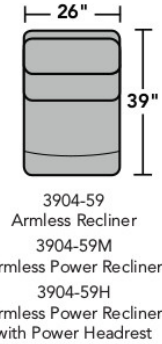

- Standard
- Optional

PRODUCT DIMENSIONS

	OVERALL			SEAT			Arm Height	Open Depth	Wall Clearance
	Height	Width	Depth	Height	Width	Depth			
<b>Armless Chair</b> -19	42"	27"	39"	20"	27"	21"			
<b>Full Wedge</b> -23	42"	64"	39"	20"	41"	21"			
<b>LAF Recliner</b> -57	42"	31"	39"	20"	24"	21"	24"	68"	5"
<b>RAF Recliner</b> -58	42"	31"	39"	20"	24"	21"	24"	68"	5"
<b>Armless Recliner</b> -59	42"	26"	39"	20"	26"	21"		67"	5"
<b>Straight Console</b> -72	42"	10"	39"	24"	9"	3"			

Interlocking Brackets

Interlocking brackets securely attach one sectional component to another to prevent them from separating even when reclining.

# 3904 Rio Sectional | Components & Configurations

### Sample Configurations

Scale 1/4" = 1'

Dimensions are in inches and are subject to variance.  
© Flexsteel Industries, Inc. 10/18 | Rev. 12/20  
FLX-CP-FR-CC-3904