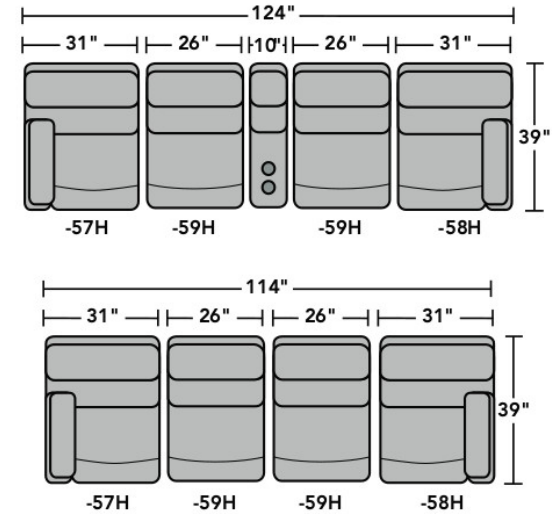

- Standard
- Optional

PRODUCT DIMENSIONS

	OVERALL			SEAT			Arm Height	Open Depth	Wall Clearance
	Height	Width	Depth	Height	Width	Depth			
<b>Armless Chair</b> -19	42"	27"	39"	20"	27"	21"			
<b>Full Wedge</b> -23	42"	64"	39"	20"	41"	21"			
<b>LAF Recliner</b> -57	42"	31"	39"	20"	24"	21"	24"	68"	5"
<b>RAF Recliner</b> -58	42"	31"	39"	20"	24"	21"	24"	68"	5"
<b>Armless Recliner</b> -59	42"	26"	39"	20"	26"	21"		67"	5"
<b>Straight Console</b> -72	42"	10"	39"	24"	9"	3"			

Interlocking Brackets

Interlocking brackets securely attach one sectional component to another to prevent them from separating even when reclining.

# 3904 Rio Sectional | Components & Configurations

### Sample Configurations

Scale 1/4" = 1'

Dimensions are in inches and are subject to variance.  
© Flexsteel Industries, Inc. 10/18 | Rev. 12/20  
FLX-CP-FR-CC-3904