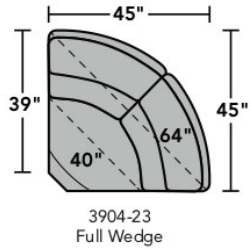

- Standard
- Optional

PRODUCT DIMENSIONS

	OVERALL			SEAT			Arm Height	Open Depth	Wall Clearance
	Height	Width	Depth	Height	Width	Depth			
<b>Armless Chair</b> -19	42"	27"	39"	20"	27"	21"			
<b>Full Wedge</b> -23	42"	64"	39"	20"	41"	21"			
<b>LAF Recliner</b> -57	42"	31"	39"	20"	24"	21"	24"	68"	5"
<b>RAF Recliner</b> -58	42"	31"	39"	20"	24"	21"	24"	68"	5"
<b>Armless Recliner</b> -59	42"	26"	39"	20"	26"	21"		67"	5"
<b>Straight Console</b> -72	42"	10"	39"	24"	9"	3"			

Interlocking Brackets

Interlocking brackets securely attach one sectional component to another to prevent them from separating even when reclining.

### Sample Configurations

Scale 1/4" = 1'

Dimensions are in inches and are subject to variance.  
© Flexsteel Industries, Inc. 10/18 | Rev. 12/20  
FLX-CP-FR-CC-3904