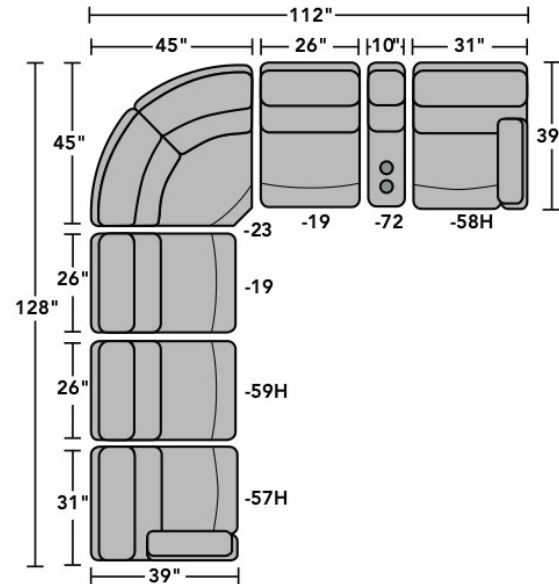

- Standard
- Optional

PRODUCT DIMENSIONS

	OVERALL			SEAT			Arm Height	Open Depth	Wall Clearance
	Height	Width	Depth	Height	Width	Depth			
<b>Armless Chair</b> -19	42"	27"	39"	20"	27"	21"			
<b>Full Wedge</b> -23	42"	64"	39"	20"	41"	21"			
<b>LAF Recliner</b> -57	42"	31"	39"	20"	24"	21"	24"	68"	5"
<b>RAF Recliner</b> -58	42"	31"	39"	20"	24"	21"	24"	68"	5"
<b>Armless Recliner</b> -59	42"	26"	39"	20"	26"	21"		67"	5"
<b>Straight Console</b> -72	42"	10"	39"	24"	9"	3"			

Interlocking Brackets

Interlocking brackets securely attach one sectional component to another to prevent them from separating even when reclining.

# 3904 Rio Sectional | Components & Configurations

### Sample Configurations

Scale 1/4" = 1'

Dimensions are in inches and are subject to variance.  
© Flexsteel Industries, Inc. 10/18 | Rev. 12/20  
FLX-CP-FR-CC-3904