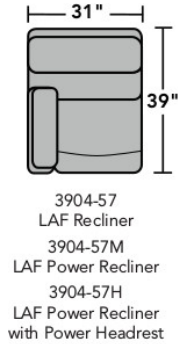

- Standard
- Optional

PRODUCT DIMENSIONS

	OVERALL			SEAT			Arm Height	Open Depth	Wall Clearance
	Height	Width	Depth	Height	Width	Depth			
<b>Armless Chair</b> -19	42"	27"	39"	20"	27"	21"			
<b>Full Wedge</b> -23	42"	64"	39"	20"	41"	21"			
<b>LAF Recliner</b> -57	42"	31"	39"	20"	24"	21"	24"	68"	5"
<b>RAF Recliner</b> -58	42"	31"	39"	20"	24"	21"	24"	68"	5"
<b>Armless Recliner</b> -59	42"	26"	39"	20"	26"	21"		67"	5"
<b>Straight Console</b> -72	42"	10"	39"	24"	9"	3"			

Interlocking Brackets

Interlocking brackets securely attach one sectional component to another to prevent them from separating even when reclining.

# 3904 Rio Sectional | Components & Configurations

### Sample Configurations

Scale 1/4" = 1'

Dimensions are in inches and are subject to variance.  
© Flexsteel Industries, Inc. 10/18 | Rev. 12/20  
FLX-CP-FR-CC-3904