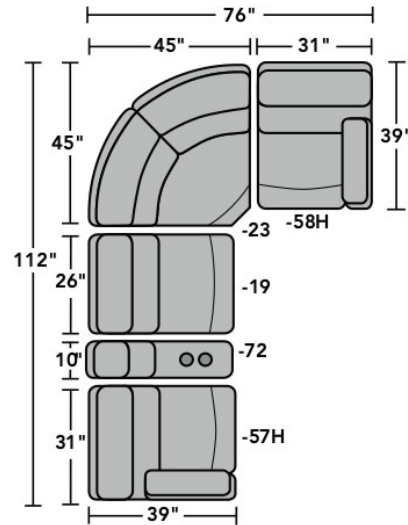

- Standard
- Optional

PRODUCT DIMENSIONS

	OVERALL			SEAT			Arm Height	Open Depth	Wall Clearance
	Height	Width	Depth	Height	Width	Depth			
<b>Armless Chair</b> -19	42"	27"	39"	20"	27"	21"			
<b>Full Wedge</b> -23	42"	64"	39"	20"	41"	21"			
<b>LAF Recliner</b> -57	42"	31"	39"	20"	24"	21"	24"	68"	5"
<b>RAF Recliner</b> -58	42"	31"	39"	20"	24"	21"	24"	68"	5"
<b>Armless Recliner</b> -59	42"	26"	39"	20"	26"	21"		67"	5"
<b>Straight Console</b> -72	42"	10"	39"	24"	9"	3"			

# 3904 Rio Sectional | Components & Configurations

### Components

LAF = Left-Arm-Facing  
RAF = Right-Arm-Facing

### Sample Configurations

Scale 1/4" = 1'

Dimensions are in inches and are subject to variance.  
© Flexsteel Industries, Inc. 10/18 | Rev. 12/20  
FLX-CP-FR-CC-3904