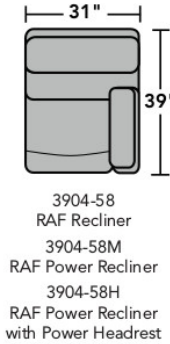

- Standard
- Optional

PRODUCT DIMENSIONS

	OVERALL			SEAT			Arm Height	Open Depth	Wall Clearance
	Height	Width	Depth	Height	Width	Depth			
<b>Armless Chair</b> -19	42"	27"	39"	20"	27"	21"			
<b>Full Wedge</b> -23	42"	64"	39"	20"	41"	21"			
<b>LAF Recliner</b> -57	42"	31"	39"	20"	24"	21"	24"	68"	5"
<b>RAF Recliner</b> -58	42"	31"	39"	20"	24"	21"	24"	68"	5"
<b>Armless Recliner</b> -59	42"	26"	39"	20"	26"	21"		67"	5"
<b>Straight Console</b> -72	42"	10"	39"	24"	9"	3"			

Interlocking Brackets

Interlocking brackets securely attach one sectional component to another to prevent them from separating even when reclining.

# 3904 Rio Sectional | Components & Configurations

### Sample Configurations

Scale 1/4" = 1'

Dimensions are in inches and are subject to variance.  
© Flexsteel Industries, Inc. 10/18 | Rev. 12/20  
FLX-CP-FR-CC-3904