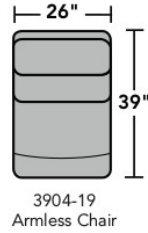

- Standard
- Optional

PRODUCT DIMENSIONS

	OVERALL			SEAT			Arm Height	Open Depth	Wall Clearance
	Height	Width	Depth	Height	Width	Depth			
<b>Armless Chair</b> -19	42"	27"	39"	20"	27"	21"			
<b>Full Wedge</b> -23	42"	64"	39"	20"	41"	21"			
<b>LAF Recliner</b> -57	42"	31"	39"	20"	24"	21"	24"	68"	5"
<b>RAF Recliner</b> -58	42"	31"	39"	20"	24"	21"	24"	68"	5"
<b>Armless Recliner</b> -59	42"	26"	39"	20"	26"	21"		67"	5"
<b>Straight Console</b> -72	42"	10"	39"	24"	9"	3"			

Interlocking Brackets

Interlocking brackets securely attach one sectional component to another to prevent them from separating even when reclining.

# 3904 Rio Sectional | Components & Configurations

### Sample Configurations

Scale 1/4" = 1'

Dimensions are in inches and are subject to variance.  
© Flexsteel Industries, Inc. 10/18 | Rev. 12/20  
FLX-CP-FR-CC-3904