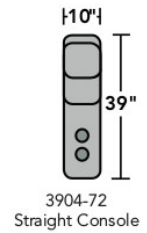

- Standard
- Optional

PRODUCT DIMENSIONS

	OVERALL			SEAT			Arm Height	Open Depth	Wall Clearance
	Height	Width	Depth	Height	Width	Depth			
<b>Armless Chair</b> -19	42"	27"	39"	20"	27"	21"			
<b>Full Wedge</b> -23	42"	64"	39"	20"	41"	21"			
<b>LAF Recliner</b> -57	42"	31"	39"	20"	24"	21"	24"	68"	5"
<b>RAF Recliner</b> -58	42"	31"	39"	20"	24"	21"	24"	68"	5"
<b>Armless Recliner</b> -59	42"	26"	39"	20"	26"	21"		67"	5"
<b>Straight Console</b> -72	42"	10"	39"	24"	9"	3"			

Interlocking Brackets

Interlocking brackets securely attach one sectional component to another to prevent them from separating even when reclining.

### Sample Configurations

Scale 1/4" = 1'

Dimensions are in inches and are subject to variance.  
© Flexsteel Industries, Inc. 10/18 | Rev. 12/20  
FLX-CP-FR-CC-3904