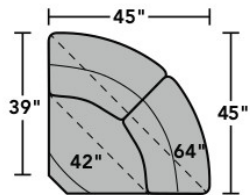

3902 Davis Sectional | Components & Configurations

Reclining Sofas & Sectionals

Components

LAF = Left-Arm-Facing
RAF = Right-Arm-Facing

3902-23
Full Wedge