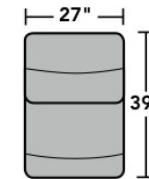

### Components

LAF = Left-Arm-Facing  
RAF = Right-Arm-Facing

3902-23  
Full Wedge

3902-19  
Armless Chair

3902-57  
LAF Recliner  
3902-57M  
LAF Power Recliner  
3902-57H  
LAF Power Recliner  
with Power Headrest

3902-58  
RAF Recliner  
3902-58M  
RAF Power Recliner  
3902-58H  
RAF Power Recliner  
with Power Headrest

3902-59  
Armless Recliner  
3902-59M  
Armless Power Recliner  
3902-59H  
Armless Power Recliner  
with Power Headrest

### Sample Configurations

Scale 1/4" = 1'

Dimensions are in inches and are subject to variance.  
© Flexsteel Industries, Inc. 12/20  
FLX-CP-FR-CC-3902