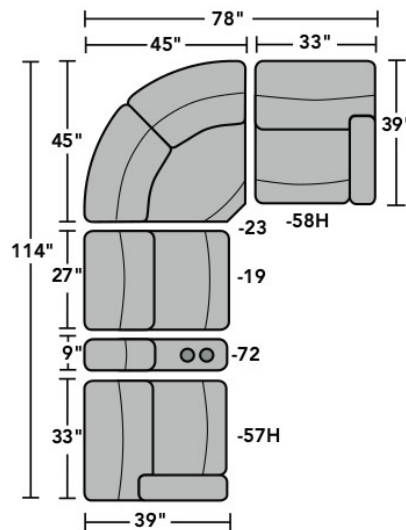

3902-SECT (57, 19, 23, 59, 72, 58) in leather 842-42

FLEXSTEEL®

© Flexsteel Industries, Inc. | Last Updated 05/22

FEATURES

- Standard
- Optional

PRODUCT DIMENSIONS

OVERALL

Height Width Depth

### Components

LAF = Left-Arm-Facing  
RAF = Right-Arm-Facing

3902-23  
Full Wedge

3902-19  
Armless Chair

3902-57  
LAF Recliner  
3902-57M  
LAF Power Recliner  
3902-57H  
LAF Power Recliner  
with Power Headrest

3902-58  
RAF Recliner  
3902-58M  
RAF Power Recliner  
3902-58H  
RAF Power Recliner  
with Power Headrest

3902-59  
Armless Recliner  
3902-59M  
Armless Power Recliner  
3902-59H  
Armless Power Recliner  
with Power Headrest

### Sample Configurations

Scale 1/4" = 1'

Dimensions are in inches and are subject to variance.  
© Flexsteel Industries, Inc. 12/20  
FLX-CP-FR-CC-3902