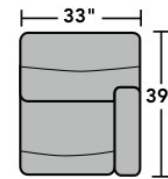

### Components

LAF = Left-Arm-Facing  
RAF = Right-Arm-Facing

3902-23  
Full Wedge

3902-19  
Armless Chair

3902-57  
LAF Recliner  
3902-57M  
LAF Power Recliner  
3902-57H  
LAF Power Recliner  
with Power Headrest

3902-58  
RAF Recliner  
3902-58M  
RAF Power Recliner  
3902-58H  
RAF Power Recliner  
with Power Headrest

3902-59  
Armless Recliner  
3902-59M  
Armless Power Recliner  
3902-59H  
Armless Power Recliner  
with Power Headrest

### Sample Configurations

Scale 1/4" = 1'

Dimensions are in inches and are subject to variance.  
© Flexsteel Industries, Inc. 12/20  
FLX-CP-FR-CC-3902