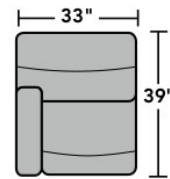

### Components

LAF = Left-Arm-Facing  
RAF = Right-Arm-Facing

3902-23  
Full Wedge

3902-19  
Armless Chair

3902-57  
LAF Recliner  
3902-57M  
LAF Power Recliner  
3902-57H  
LAF Power Recliner  
with Power Headrest

3902-58  
RAF Recliner  
3902-58M  
RAF Power Recliner  
3902-58H  
RAF Power Recliner  
with Power Headrest

3902-59  
Armless Recliner  
3902-59M  
Armless Power Recliner  
3902-59H  
Armless Power Recliner  
with Power Headrest

### Sample Configurations

Scale 1/4" = 1'

Dimensions are in inches and are subject to variance.  
© Flexsteel Industries, Inc. 12/20  
FLX-CP-FR-CC-3902