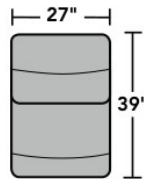

# 3902 Davis Sectional | Components & Configurations

### Components

LAF = Left-Arm-Facing  
RAF = Right-Arm-Facing

3902-23  
Full Wedge

3902-19  
Armless Chair

3902-57  
LAF Recliner  
3902-57M  
LAF Power Recliner  
3902-57H  
LAF Power Recliner  
with Power Headrest

### Sample Configurations

Scale 1/4" = 1'

Dimensions are in inches and are subject to variance.  
© Flexsteel Industries, Inc. 12/20  
FLX-CP-FR-CC-3902