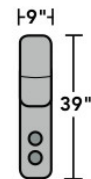

### Components

LAF = Left-Arm-Facing  
RAF = Right-Arm-Facing

3902-23  
Full Wedge

3902-19  
Armless Chair

3902-57  
LAF Recliner  
3902-57M  
LAF Power Recliner  
3902-57H  
LAF Power Recliner  
with Power Headrest

3902-58  
RAF Recliner  
3902-58M  
RAF Power Recliner  
3902-58H  
RAF Power Recliner  
with Power Headrest

3902-59  
Armless Recliner  
3902-59M  
Armless Power Recliner  
3902-59H  
Armless Power Recliner  
with Power Headrest

### Sample Configurations

Scale 1/4" = 1'

Dimensions are in inches and are subject to variance.  
© Flexsteel Industries, Inc. 12/20  
FLX-CP-FR-CC-3902