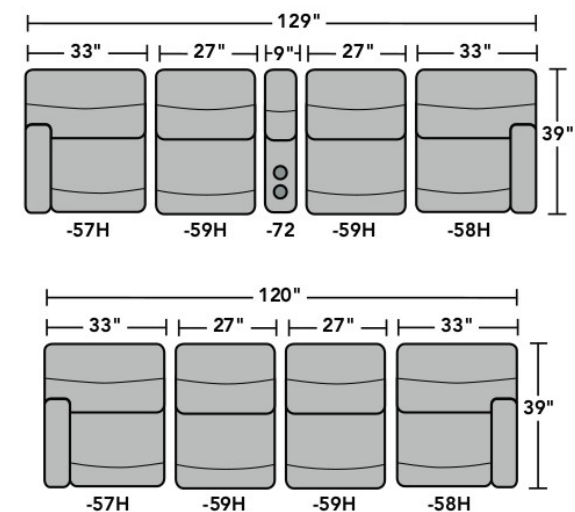

### Components

LAF = Left-Arm-Facing  
RAF = Right-Arm-Facing

3902-23  
Full Wedge

3902-19  
Armless Chair

3902-57  
LAF Recliner  
3902-57M  
LAF Power Recliner  
3902-57H  
LAF Power Recliner  
with Power Headrest

3902-58  
RAF Recliner  
3902-58M  
RAF Power Recliner  
3902-58H  
RAF Power Recliner  
with Power Headrest

3902-59  
Armless Recliner  
3902-59M  
Armless Power Recliner  
3902-59H  
Armless Power Recliner  
with Power Headrest

### Sample Configurations

Scale 1/4" = 1'

Dimensions are in inches and are subject to variance.  
© Flexsteel Industries, Inc. 12/20  
FLX-CP-FR-CC-3902