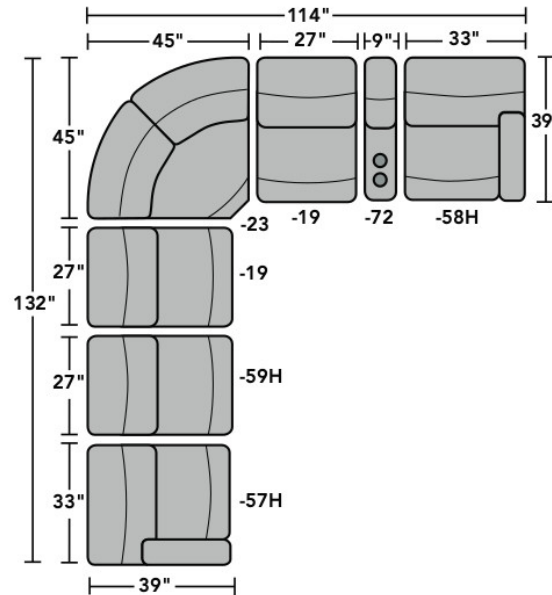

3902-SECT (57, 19, 23, 59, 72, 58) in leather 842-42

FLEXSTEEL®

© Flexsteel Industries, Inc. | Last Updated 05/22

FEATURES

- Standard
- Optional

PRODUCT DIMENSIONS

OVERALL

Height Width Depth

### Components

LAF = Left-Arm-Facing  
RAF = Right-Arm-Facing

3902-23  
Full Wedge

3902-19  
Armless Chair

3902-57  
LAF Recliner  
3902-57M  
LAF Power Recliner  
3902-57H  
LAF Power Recliner  
with Power Headrest

3902-58  
RAF Recliner  
3902-58M  
RAF Power Recliner  
3902-58H  
RAF Power Recliner  
with Power Headrest

3902-59  
Armless Recliner  
3902-59M  
Armless Power Recliner  
3902-59H  
Armless Power Recliner  
with Power Headrest

### Sample Configurations

Scale 1/4" = 1'

Dimensions are in inches and are subject to variance.  
© Flexsteel Industries, Inc. 12/20  
FLX-CP-FR-CC-3902