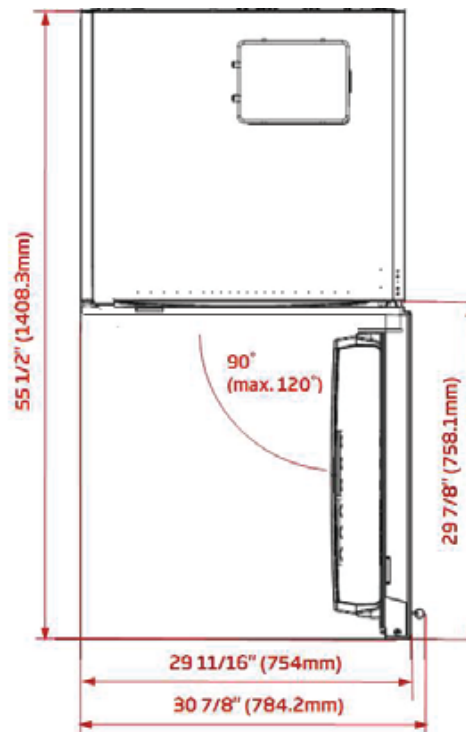

BFBF3018SSIM

30" Bottom-Freezer Refrigerator with Ice Maker

*Drawers can be pulled out with door open 90°

NOTE TO THE INSTALLER: All height, width, and depth dimensions are shown in inches (as well as metric). Beko U.S., Inc. reserves the absolute and unrestricted right to change product materials and specifications, at any time, without notice. Please visit our website, www.BekoAppliances.com, or call 888.352.2356 to verify the latest specifications with final dimensional data and other details prior to installation and making a cutout. Applicable product limited warranty information may be found in accompanying product materials, or you may contact your account manager for further details. Proper installation is the responsibility of the installer. Product failure due to improper installation is not covered under the Limited Warranty.