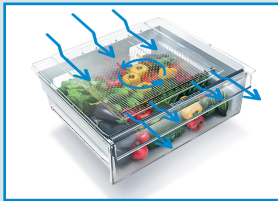

PREMIUM TECHNOLOGY

EVERFRESH+™ WITH ACTIVE FRESH BLUE LIGHT

Our EverFresh+ with Active Fresh Blue Light technology keeps fresh food fresher three times longer than the average refrigerator – for up to 30 days! Our technology retains vitamins and nutrients that simulates natural lighting conditions, extending the photosynthesis process of fruits and vegetables in your refrigerator.