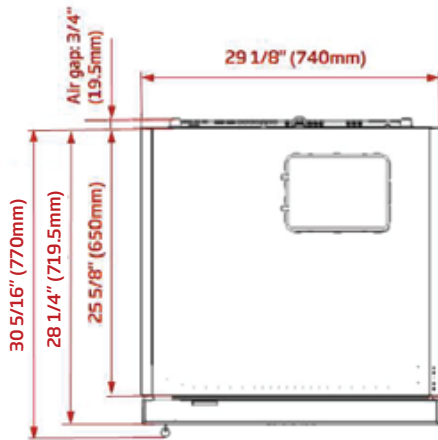

BFBF3018SSIM

30" Bottom-Freezer Refrigerator with Ice Maker

*Drawers can be pulled out with door open 90°

NOTE TO THE INSTALLER: All height, width, and depth dimensions are shown in inches (as well as metric). Beko U.S., Inc. reserves the absolute and unrestricted right to change product materials and specifications, at any time, without notice. Please visit our website, www.BekoAppliances.com, or call 888.352.2356 to verify the latest specifications with final dimensional data and other details prior to installation and making a cutout. Applicable product limited warranty information may be found in accompanying product materials, or you may contact your account manager for further details. Proper installation is the responsibility of the installer. Product failure due to improper installation is not covered under the Limited Warranty.