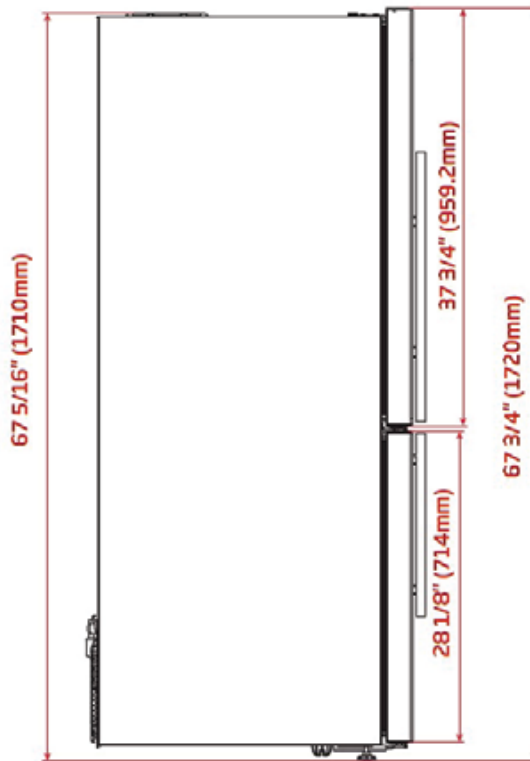

BFBF3018SSIM

30" Bottom-Freezer Refrigerator with Ice Maker

*Drawers can be pulled out with door open 90°

NOTE TO THE INSTALLER: All height, width, and depth dimensions are shown in inches (as well as metric). Beko U.S., Inc. reserves the absolute and unrestricted right to change product materials and specifications, at any time, without notice. Please visit our website, www.BekoAppliances.com, or call 888.352.2356 to verify the latest specifications with final dimensional data and other details prior to installation and making a cutout. Applicable product limited warranty information may be found in accompanying product materials, or you may contact your account manager for further details. Proper installation is the responsibility of the installer. Product failure due to improper installation is not covered under the Limited Warranty.