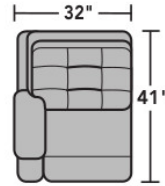

Power Recline, Headrest, & Lumbar

Hidden Power Button Control
 The power button control is located discreetly between the seat and arm for convenient operation.

Power Recline & Headrest

Dimensions are in inches and are subject to variance.

2810 Arlo Sectional | Components & Configurations

Sectional Components

LAF = Left-Arm-Facing
RAF = Right-Arm-Facing

2810-23
Full Wedge

2810-19
Armless Chair

2810-57
LAF Recliner
2810-57M
LAF Power Recliner
2810-57H
LAF Power Recliner
with Power Headrest
2810-57L
LAF Power Recliner
with Power Headrest
and Lumbar

2810-58
RAF Recliner
2810-58M
RAF Power Recliner
2810-58H
RAF Power Recliner
with Power Headrest
2810-58L
RAF Power Recliner
with Power Headrest
and Lumbar

2810-59
Armless Recliner
2810-59M
Armless Power Recliner

2810-72
Straight Console

Sectional Sample Configurations

Scale 1/4" = 1'

Dimensions are in inches and are subject to variance.
© Flexsteel Industries, Inc. 5/21
FLX-CP-FS-CC-2810