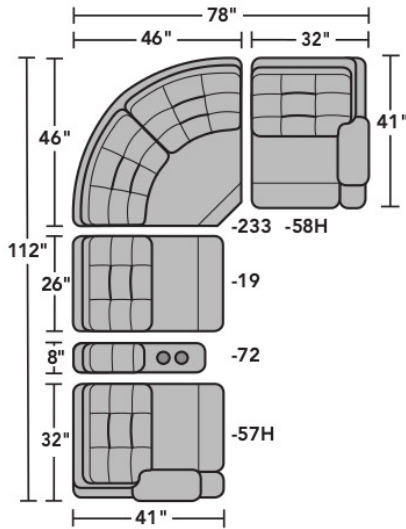

Power Recline, Headrest, & Lumbar

Hidden Power Button Control
 The power button control is located discreetly between the seat and arm for convenient operation.

Power Recline & Headrest

Dimensions are in inches and are subject to variance.

2810 Arlo Sectional | Components & Configurations

Sectional Components

LAF = Left-Arm-Facing
RAF = Right-Arm-Facing

2810-23
Full Wedge

2810-19
Armless Chair

2810-57
LAF Recliner
2810-57M
LAF Power Recliner
2810-57H
LAF Power Recliner
with Power Headrest
2810-57L
LAF Power Recliner
with Power Headrest
and Lumbar

2810-58
RAF Recliner
2810-58M
RAF Power Recliner
2810-58H
RAF Power Recliner
with Power Headrest
2810-58L
RAF Power Recliner
with Power Headrest
and Lumbar

2810-59
Armless Recliner
2810-59M
Armless Power Recliner

2810-72
Straight Console

Sectional Sample Configurations

Scale 1/4" = 1'

Dimensions are in inches and are subject to variance.
© Flexsteel Industries, Inc. 5/21
FLX-CP-FS-CC-2810