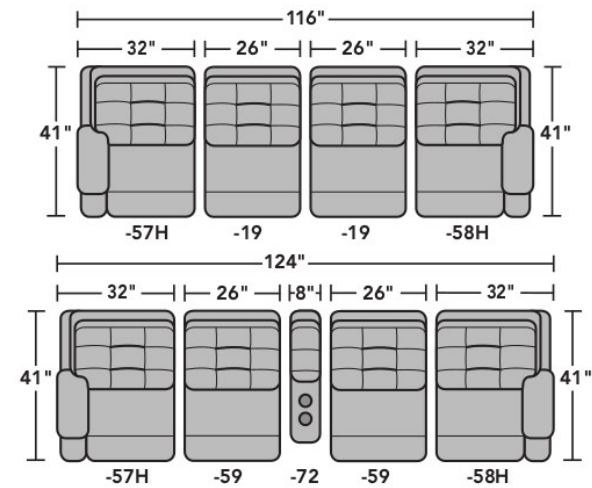

Power Recline, Headrest, & Lumbar

Hidden Power Button Control
 The power button control is located discreetly between the seat and arm for convenient operation.

Power Recline & Headrest

Dimensions are in inches and are subject to variance.

2810 Arlo Sectional | Components & Configurations

Sectional Components

LAF = Left-Arm-Facing
RAF = Right-Arm-Facing

2810-23
Full Wedge

2810-19
Armless Chair

2810-57
LAF Recliner
2810-57M
LAF Power Recliner
2810-57H
LAF Power Recliner
with Power Headrest
2810-57L
LAF Power Recliner
with Power Headrest
and Lumbar

2810-58
RAF Recliner
2810-58M
RAF Power Recliner
2810-58H
RAF Power Recliner
with Power Headrest
2810-58L
RAF Power Recliner
with Power Headrest
and Lumbar

2810-59
Armless Recliner
2810-59M
Armless Power Recliner

2810-72
Straight Console

Sectional Sample Configurations

Scale 1/4" = 1'

Dimensions are in inches and are subject to variance.
© Flexsteel Industries, Inc. 5/21
FLX-CP-FS-CC-2810