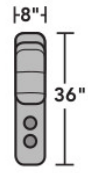

Power Recline, Headrest, & Lumbar

Hidden Power Button Control
 The power button control is located discreetly between the seat and arm for convenient operation.

Power Recline & Headrest

Dimensions are in inches and are subject to variance.

2810 Arlo Sectional | Components & Configurations

Sectional Components

LAF = Left-Arm-Facing
RAF = Right-Arm-Facing

2810-23
Full Wedge

2810-19
Armless Chair

2810-57
LAF Recliner
2810-57M
LAF Power Recliner
2810-57H
LAF Power Recliner
with Power Headrest
2810-57L
LAF Power Recliner
with Power Headrest
and Lumbar

2810-58
RAF Recliner
2810-58M
RAF Power Recliner
2810-58H
RAF Power Recliner
with Power Headrest
2810-58L
RAF Power Recliner
with Power Headrest
and Lumbar

2810-59
Armless Recliner
2810-59M
Armless Power Recliner

2810-72
Straight Console

Sectional Sample Configurations

Scale 1/4" = 1'

Dimensions are in inches and are subject to variance.
© Flexsteel Industries, Inc. 5/21
FLX-CP-FS-CC-2810