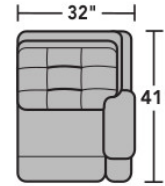

Power Recline, Headrest, & Lumbar

Hidden Power Button Control
 The power button control is located discreetly between the seat and arm for convenient operation.

Power Recline & Headrest

Dimensions are in inches and are subject to variance.

2810 Arlo Sectional | Components & Configurations

Sectional Components

LAF = Left-Arm-Facing
RAF = Right-Arm-Facing

2810-23
Full Wedge

2810-19
Armless Chair

2810-57
LAF Recliner
2810-57M
LAF Power Recliner
2810-57H
LAF Power Recliner
with Power Headrest
2810-57L
LAF Power Recliner
with Power Headrest
and Lumbar

2810-58
RAF Recliner
2810-58M
RAF Power Recliner
2810-58H
RAF Power Recliner
with Power Headrest
2810-58L
RAF Power Recliner
with Power Headrest
and Lumbar

2810-59
Armless Recliner
2810-59M
Armless Power Recliner

2810-72
Straight Console

Sectional Sample Configurations

Scale 1/4" = 1'

Dimensions are in inches and are subject to variance.
© Flexsteel Industries, Inc. 5/21
FLX-CP-FS-CC-2810