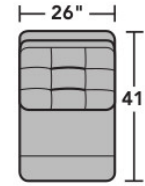

Power Recline, Headrest, & Lumbar

Hidden Power Button Control
 The power button control is located discreetly between the seat and arm for convenient operation.

Power Recline & Headrest

Dimensions are in inches and are subject to variance.

2810 Arlo Sectional | Components & Configurations

Sectional Components

LAF = Left-Arm-Facing
RAF = Right-Arm-Facing

2810-23
Full Wedge

2810-19
Armless Chair

2810-57
LAF Recliner
2810-57M
LAF Power Recliner
2810-57H
LAF Power Recliner
with Power Headrest
2810-57L
LAF Power Recliner
with Power Headrest
and Lumbar

2810-58
RAF Recliner
2810-58M
RAF Power Recliner
2810-58H
RAF Power Recliner
with Power Headrest
2810-58L
RAF Power Recliner
with Power Headrest
and Lumbar

2810-59
Armless Recliner
2810-59M
Armless Power Recliner

2810-72
Straight Console

Sectional Sample Configurations

Scale 1/4" = 1'

Dimensions are in inches and are subject to variance.
© Flexsteel Industries, Inc. 5/21
FLX-CP-FS-CC-2810