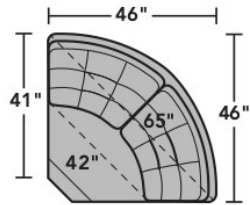

Power Recline, Headrest, & Lumbar

Hidden Power Button Control
 The power button control is located discreetly between the seat and arm for convenient operation.

Power Recline & Headrest

Dimensions are in inches and are subject to variance.

Options are subject to change without notice.

© Flexsteel Industries, Inc.

Interlocking Brackets
Interlocking brackets securely attach one sectional component to another to prevent them from separating even when reclining.

2810 Arlo Sectional | Components & Configurations

Sectional Components

LAF = Left-Arm-Facing
RAF = Right-Arm-Facing

2810-23
Full Wedge

2810-19
Armless Chair

2810-57
LAF Recliner
2810-57M
LAF Power Recliner
2810-57H
LAF Power Recliner
with Power Headrest
2810-57L
LAF Power Recliner
with Power Headrest
and Lumbar

2810-72
Straight Console

Sectional Sample Configurations

Scale 1/4" = 1'

Dimensions are in inches and are subject to variance.
© Flexsteel Industries, Inc. 5/21
FLX-CP-FS-CC-2810