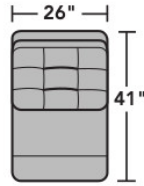

Power Recline, Headrest, & Lumbar

Hidden Power Button Control
 The power button control is located discreetly between the seat and arm for convenient operation.

Power Recline & Headrest

Dimensions are in inches and are subject to variance.

Options are subject to change without notice.

© Flexsteel Industries, Inc.

Interlocking Brackets
Interlocking brackets securely attach one sectional component to another to prevent them from separating even when reclining.

2810 Arlo Sectional | Components & Configurations

Sectional Components

LAF = Left-Arm-Facing
RAF = Right-Arm-Facing

2810-23
Full Wedge

2810-19
Armless Chair

2810-57
LAF Recliner
2810-57M
LAF Power Recliner
2810-57H
LAF Power Recliner
with Power Headrest
2810-57L
LAF Power Recliner
with Power Headrest
and Lumbar

2810-72
Straight Console

Sectional Sample Configurations

Scale 1/4" = 1'

Dimensions are in inches and are subject to variance.
© Flexsteel Industries, Inc. 5/21
FLX-CP-FS-CC-2810