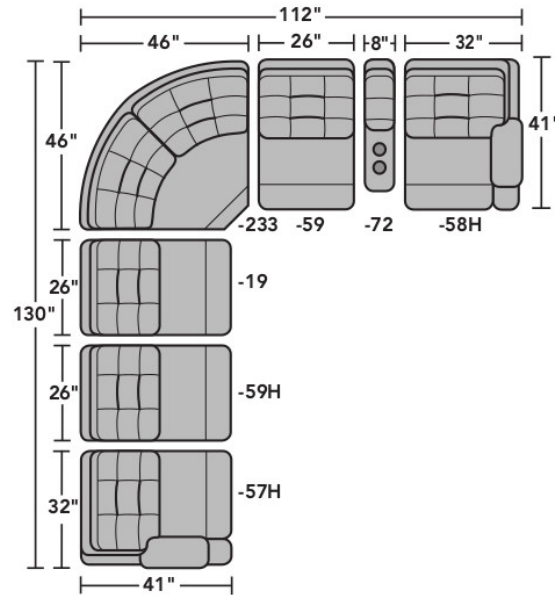

Power Recline, Headrest, & Lumbar

Hidden Power Button Control
 The power button control is located discreetly between the seat and arm for convenient operation.

Power Recline & Headrest

Dimensions are in inches and are subject to variance.

2810 Arlo Sectional | Components & Configurations

Sectional Components

LAF = Left-Arm-Facing
RAF = Right-Arm-Facing

2810-23
Full Wedge

2810-19
Armless Chair

2810-57
LAF Recliner
2810-57M
LAF Power Recliner
2810-57H
LAF Power Recliner
with Power Headrest
2810-57L
LAF Power Recliner
with Power Headrest
and Lumbar

2810-58
RAF Recliner
2810-58M
RAF Power Recliner
2810-58H
RAF Power Recliner
with Power Headrest
2810-58L
RAF Power Recliner
with Power Headrest
and Lumbar

2810-59
Armless Recliner
2810-59M
Armless Power Recliner

2810-72
Straight Console

Sectional Sample Configurations

Scale 1/4" = 1'

Dimensions are in inches and are subject to variance.
© Flexsteel Industries, Inc. 5/21
FLX-CP-FS-CC-2810