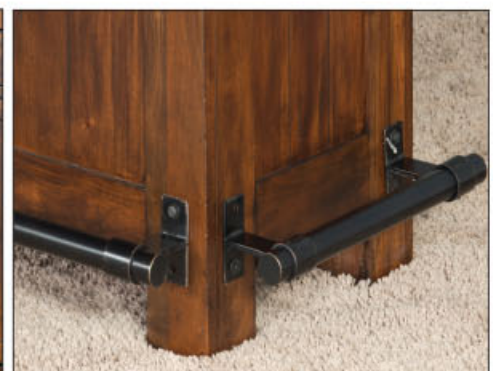

Metal foot rail