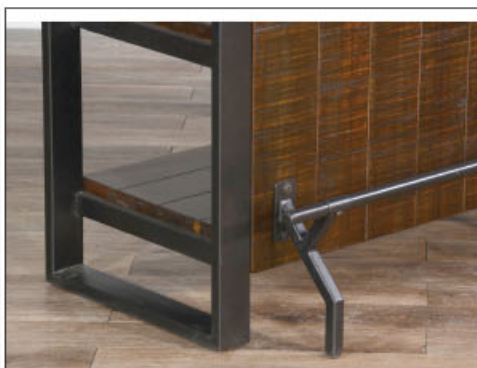

Shown with 1430TL2-30

Shown with 1624TL2-30

Shown with 1624TL2-B30

Open storage space

Sleek metal foot rail

Minimalistic design

4014TL

55" Homestead Bar
 Cubes: 15.4
 Weight: 189 Lbs
 Dimensions: 55"x20"x41"H