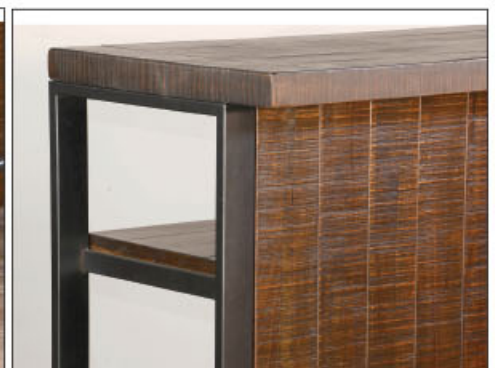

Shown with 1430TL2-30

Shown with 1624TL2-30

Shown with 1624TL2-B30

Open storage space

Sleek metal foot rail

Minimalistic design

4014TL

55" Homestead Bar
 Cubes: 15.4
 Weight: 189 Lbs
 Dimensions: 55"x20"x41"H