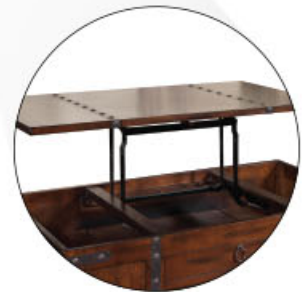

3211DC2-E

Santa Fe End Table

Cubes: 10.3

Weight: 62 Lbs

Dimensions: 24"x24"x24"H