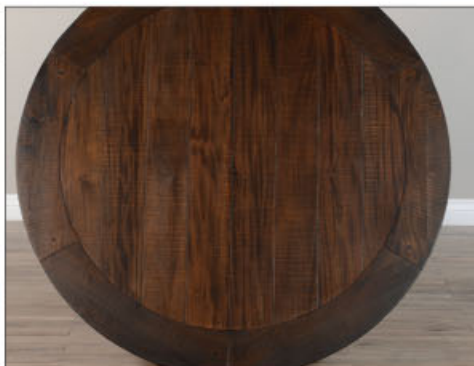

Waterfall glass

1012TL2

Homestead Extension Dining Table
Cubes: 14.1
Weight: 145 Lbs
Dimensions: 66"-90"x42"x30"H(24")

Table Top Features:
 - 24" Extension butterfly leaf
 planked top

Table Base Features:
 - Marlborough Leg

- Drop-down doors with waterfall glass

1640TL2

NEW ITEM

Homestead Bench, Cushion Seat
Cubes: 4.8
Weight: 42 Lbs
Dimensions: 56"x15.5"x19"H

Features:

- Rough sawn distressing
 - Mahogany solids and veneers
 - Tobacco Leaf finish

1013TL2

The Homestead Collection is crafted with mahogany solids and veneers. The rough sawn distressing is complemented with a gorgeous Tobacco Leaf finish and Marlborough leg.

Storage base with drop down doors

1013TL2-T Table Top and 4 Legs

Cubes: 18.4

Weight: 172 Lbs

Dimensions: 54"Rx36"H

Table Base Features:

- 2 Drop-down doors for storage with wine bottle storage cubbies

1429TL2-24

24"H Homestead Ladderback Barstool, Cushion Seat