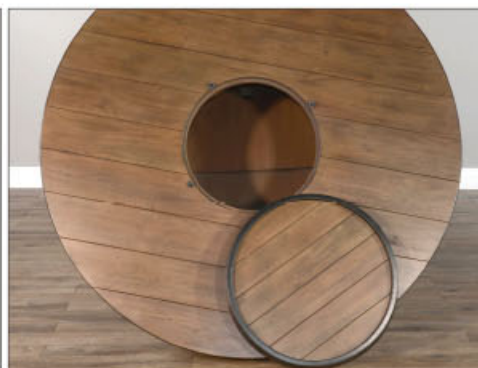

Removable lazy Susan with access to storage