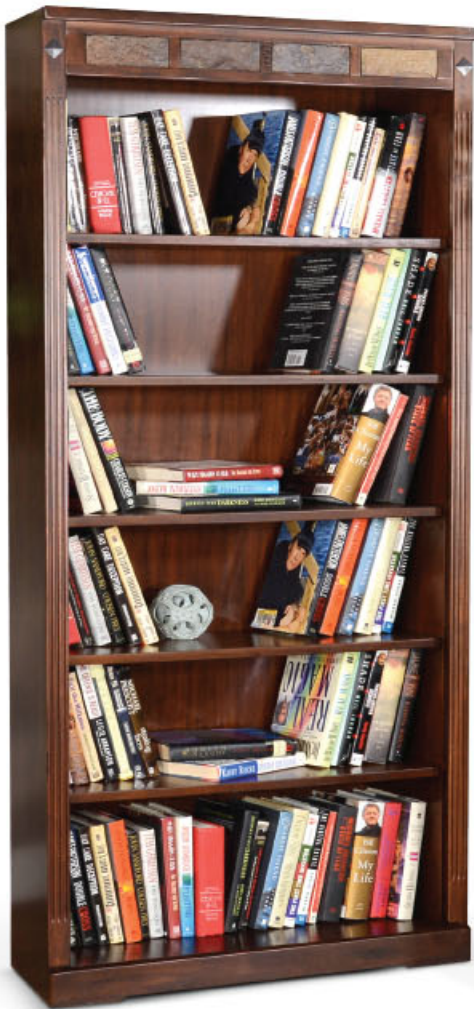

2952DC2-72

Santa Fe 72"H Bookcase

Cubes: 11.1

Weight: 121 Lbs

Dimensions: 32"x13"x72"H