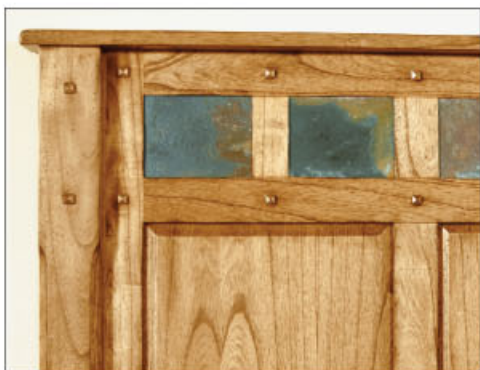

2308EC-D

Dresser
Cubes: 32.5
Weight: 200 Lbs
Dimensions: 68"x19"x40"H

2308EC-M

Mirror
Cubes: 5.6
Weight: 55 Lbs
Dimensions: 50"x2"x40"H

2322RO w/ Storage

The Sedona bedroom set has been built with distressed mindi solids and veneers, full extension ball bearing drawer guides and genuine slate accents, two deep storage drawers in footboard for extra storage.