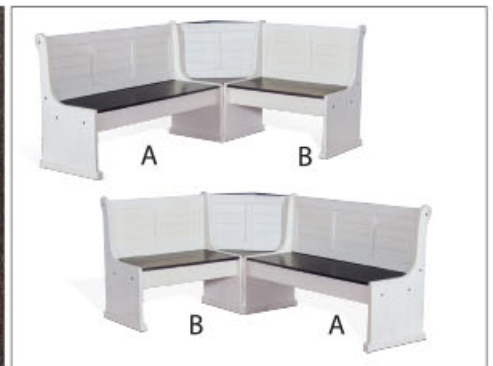

Features:

- Mahogany solids and veneers
- Distressed metal turnbuckle accent for table & bench base
- Two 15" extension leaves
- Buckskin finish

0113EC

The Carriage House Breakfast Nook is beautifully crafted with mindi tops and mahogany bases that accentuates its beauty. The versatile storage benches are reversible to fit any space blending style and function.

Chair option

Bench option

Breakfast nook w/ chair option

Storage space under seats

Wire brushed

Reversible

0113EC

Carriage House Breakfast Nook Set

0113EC-BL Long Bench & Corner Back

0113EC-BS Short Bench & Corner Seat

0113EC-SB Side Bench

0113EC-T Table

Cubes: 26.3

Weight: 272 Lbs

Dimensions: 75"x56"x36"H

0113EC-T