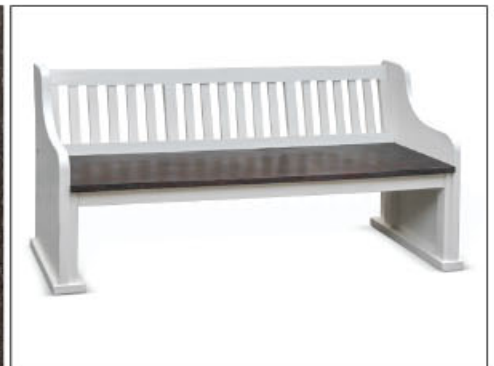

Table top w/ elegant European Cottage finish

1923EC

Venetian style table base w/ rustic metal stretcher

1973EC

Wire brushed

1629EC

1041EC
 Carriage House Trestle Table
Cubes: 21.9
Weight: 205 Lbs
Dimensions: 78"-96"x42"x30"H(18")