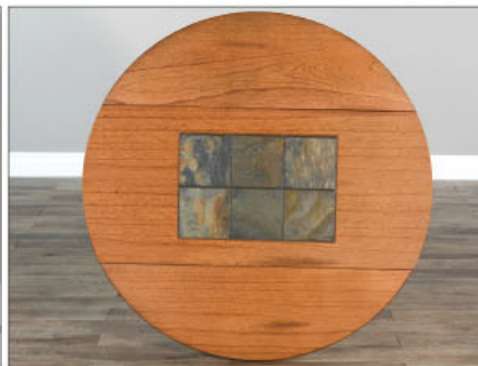

Natural slate