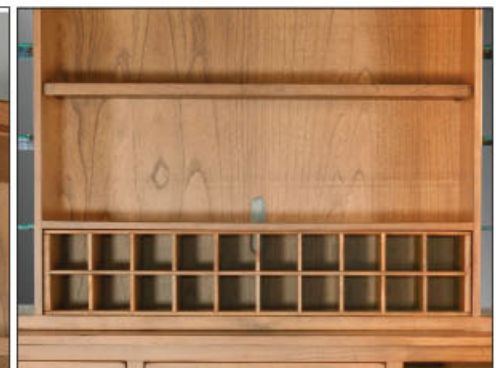

1963RO w/ 2 utility drawers and two adjustable shelves

1963RO w/ wine bottle and glass rack

1963RO Built-in pull out tray

1969RO-B Generous storage space

1969RO-H LED lights and adjustable glass shelves

1969RO-H Removable center shelf for TV pocket w/ cord management hole