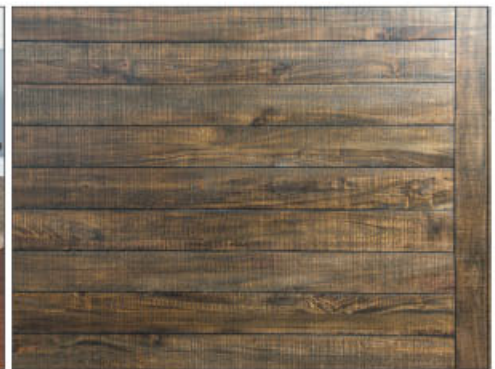

Rough sawn distressing