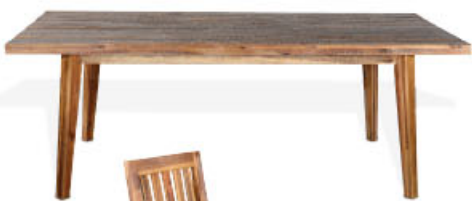

1095RA
Havana Rect. Table
Cubes: 12.7
Weight: 112 Lbs
Dimensions: 86"x42"x30"H