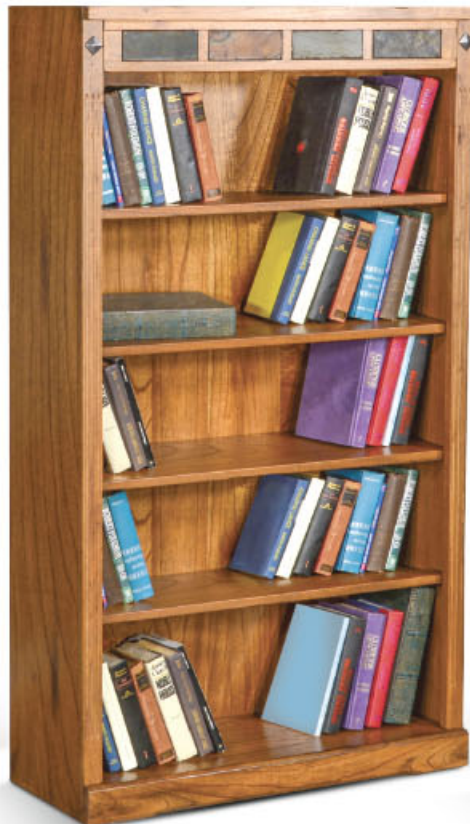

2952RO2-60

Sedona 60"H Bookcase

Cubes: 9.4

Weight: 106 Lbs

Dimensions: 32"x13"x60"H