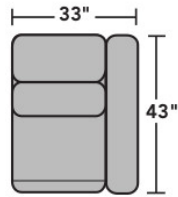

1309-58PH
RAF Power Recliner
with Power Headrest