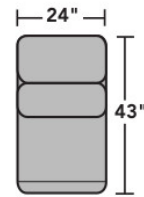

1309-59PH
Armless Power Recliner
with Power Headrest