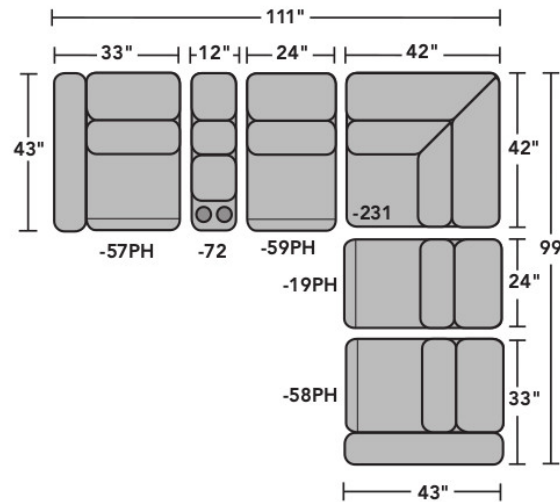

Sample Configurations