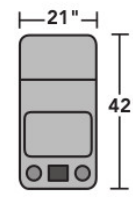

1309-73
Straight Console
with Speakers