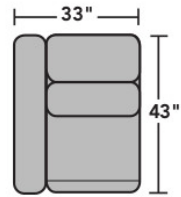

Astra Power Sectional 1309 leather

Components & Configurations

Components

LAF = Left-Arm-Facing
RAF = Right-Arm-Facing

1309-57PH
LAF Power Recliner
with Power Headrest