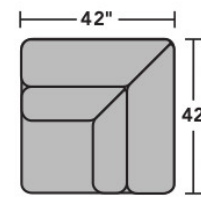

1309-231
Corner Chair