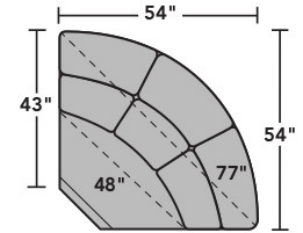

1309-23PH
Full Wedge with
Power Headrests