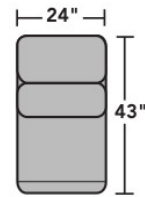

1309-19PH
Armless Chair with
Power Headrest