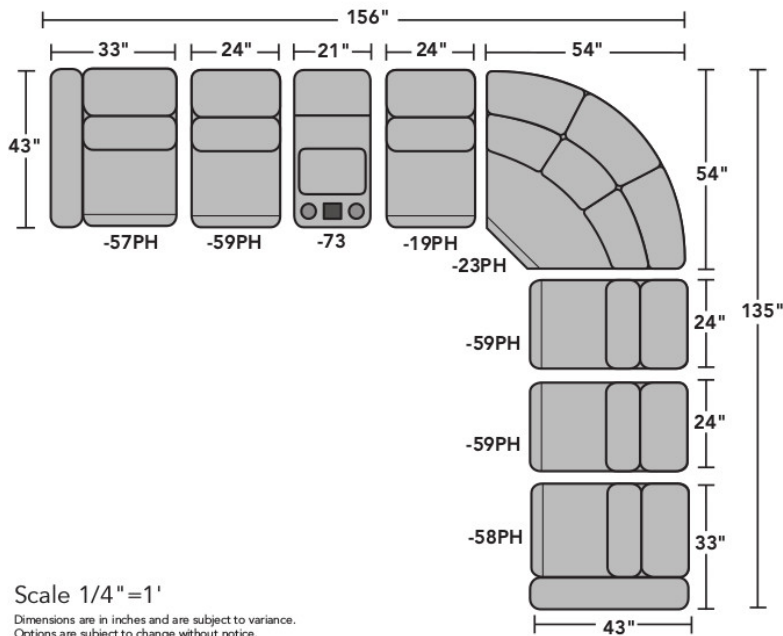

Sample Configurations