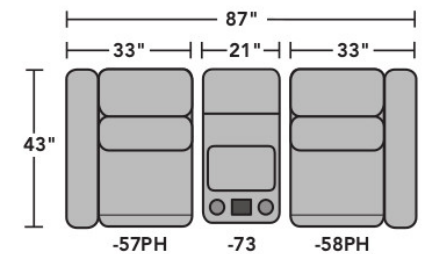

Sample Configurations