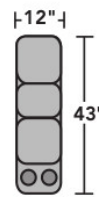

1309-72
Straight Console