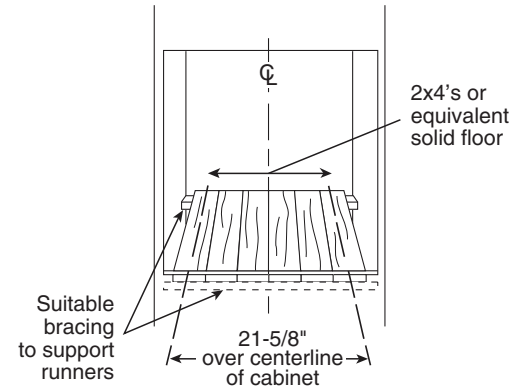

### DIMENSIONS AND CABINET INSTALLATION INFORMATION (IN INCHES)

**NOTE:** Cabinets installed adjacent to wall ovens must have an adhesion spec of at least a 194°F temperature rating.

#### INSTALLATION INFORMATION:

Before installing, consult installation instructions packed with product for current dimensional data.

**Note:** Cabinets installed adjacent to wall ovens must have an adhesion spec of at least 194° F temperature rating.

A = The unit overlap is 1/2" but allow 5/8" clearance from top edge of cutout  
 B = The unit overlap is 2-1/4" but allow 2-3/8" clearance from side edges of cutout  
 C = The unit overlap is 1" but allow 1-1/8" clearance from bottom edge of cutout