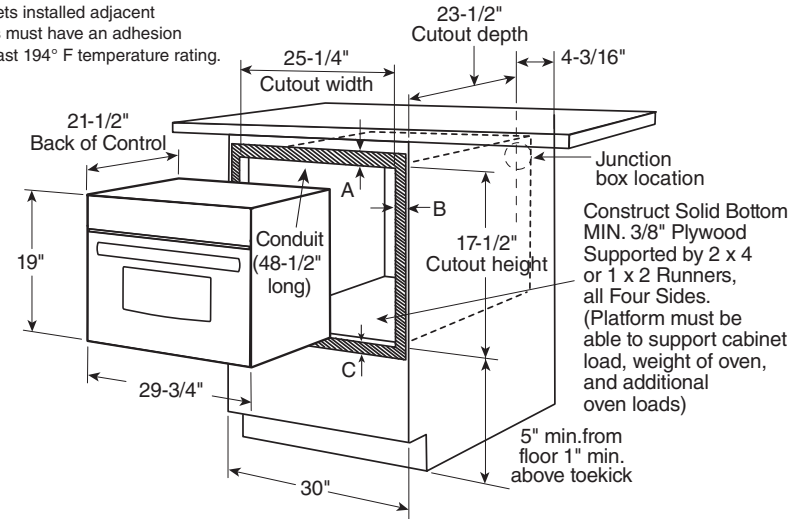

### DIMENSIONS AND CABINET INSTALLATION INFORMATION (IN INCHES)

**NOTE:** Cabinets installed adjacent to wall ovens must have an adhesion spec of at least a 194°F temperature rating.

#### INSTALLATION INFORMATION:

Before installing, consult installation instructions packed with product for current dimensional data.

**Note:** Cabinets installed adjacent to wall ovens must have an adhesion spec of at least 194° F temperature rating.