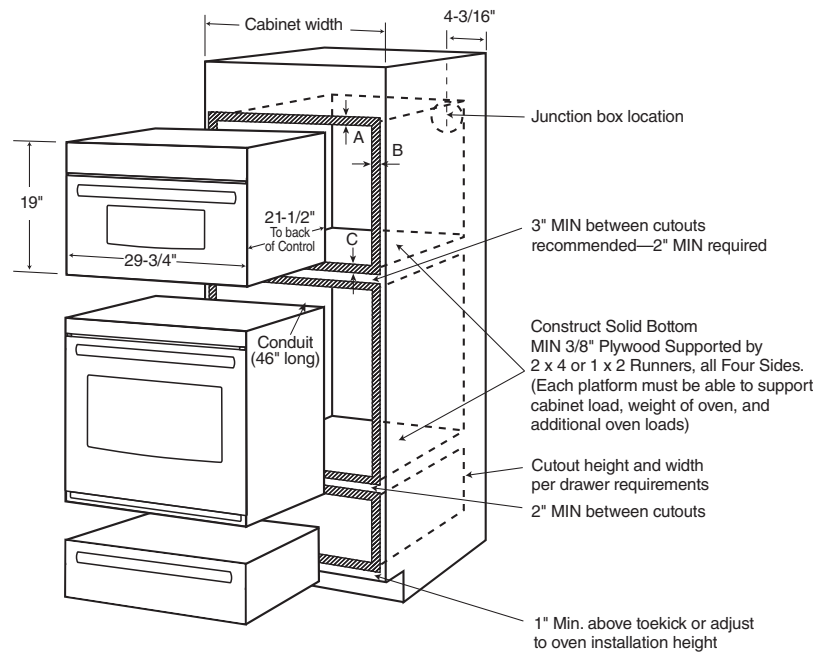

PWB7030SL/EL

GE Profile™ Series Built-In Microwave/Convection Oven

DIMENSIONS AND CABINET INSTALLATION INFORMATION (IN INCHES)

NOTE: Cabinets installed adjacent to wall ovens must have an adhesion spec of at least a 194°F temperature rating.

INSTALLATION INFORMATION:

Before installing, consult installation instructions packed with product for current dimensional data.