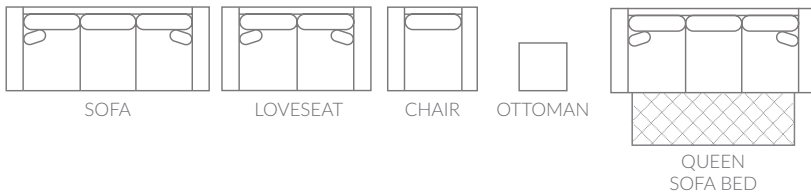

Sawyer

Squared-off flare arms give this transitional frame a contemporary feel. Semi-attached back pillows keep the look in place. Eco-friendly construction. Certified sustainable, kiln-dried wood frame. Soy-based polyfoam with fibre wrap. Sinuous wire spring system. Benchmade in Canada.

Full Collection

As an inherent quality of a hand-crafted product, all dimensions are approximate

item	sku	dimensions					
sofa	1809-38	L81"	D36"	H34"	AH25"	SH18"	SD21"
loveseat	1809-35	L58"	D36"	H34"	AH25"	SH18"	SD21"
chair	1809-20	L35"	D36"	H34"	AH25"	SH18"	SD21"
ottoman	1809-14	L26"	D23"	H18"			
queen sofa bed	1809-88	L81"	D36"	H34"	AH25"	SH18"	SD21"