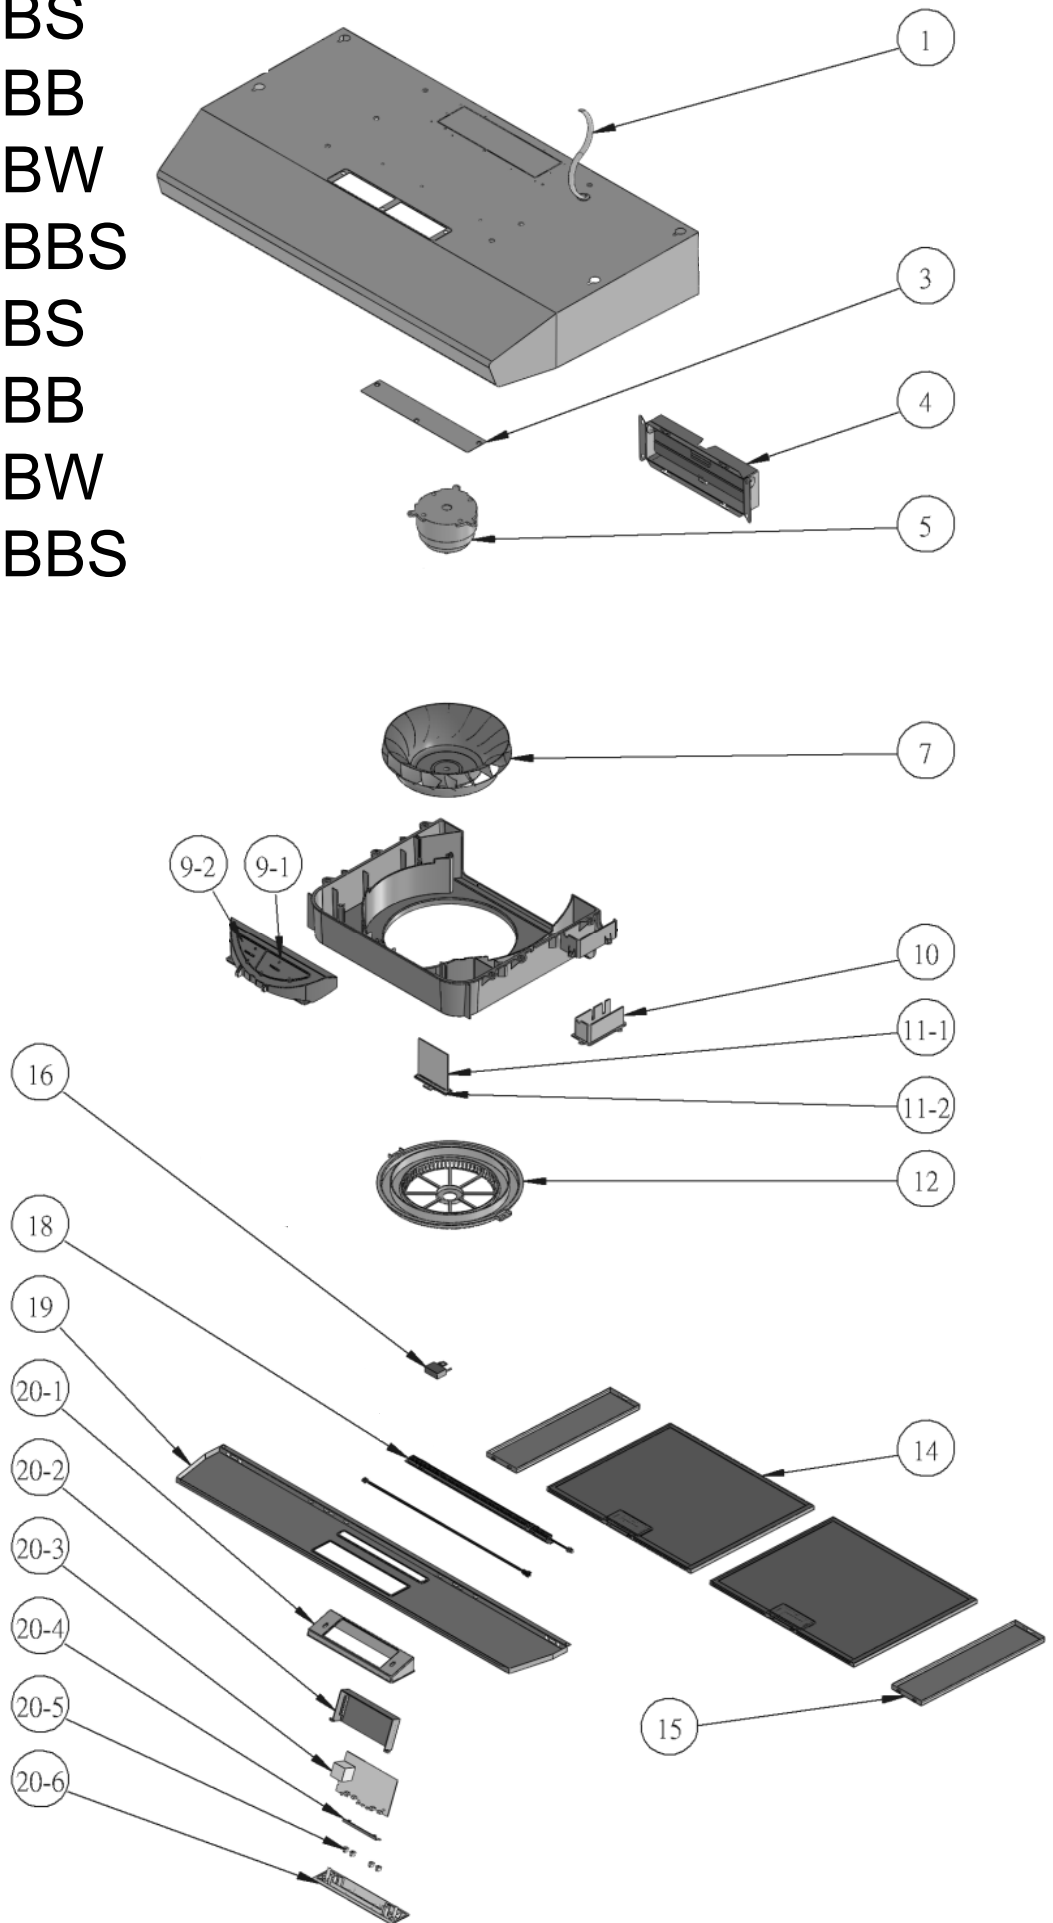

AK1200BS  
AK1200BB  
AK1200BW  
AK1200BBS  
AK1236BS  
AK1236BB  
AK1236BW  
AK1236BBS

## AK12xxBx

Ref #	Part #	Description	Qty.
1	11030015	Wires, Electrical	1
3	50140059	Cover Panel, Recirculating (Stainless)	1
3	50140060	Cover Panel, Recirculating (Black)	1
3	50140061	Cover Panel, Recirculating (White)	1
3	50140138	Cover Panel, Recirculating (Black Stainless)	1
4	54060011	Collar, Rectangular w/Damper	1
5	12120027	Motor	1
7	54250017	Blower Wheel	1
9-1	56090014	Cover Panel, Air Channel	1
9-2	56090015	Cover Panel, Air Channel	1
10	54200003	Electrical Junction Box	1
11-1	50140002	Air Diverter	1
11-2	52110009	Cover, Air Diverter	1
12	50220010	Residue Pan	1
14	50200012	Filter, Aluminum Mesh	2
15	50120023	Side Panel (AK1236BS)	2
15	50120024	Side Panel (AK1236BB)	2
15	50120025	Side Panel (AK1236BW)	2
15	50120156	Side Panel (AK1236BBS)	2
16	12050034	Capacitor	1
18	Z0B0041	LED Light Strip	1
19	50110185	Light Panel (AK1200BS)	1
19	50110186	Light Panel (AK1200BB)	1
19	50110187	Light Panel (AK1200BW)	1
19	50110208	Light Panel (AK1200BBS)	1
19	50110188	Light Panel (AK1236BS)	1
19	50110189	Light Panel (AK1236BB)	1
19	50110190	Light Panel (AK1236BW)	1

<b>19</b>	50110209	Light Panel (AK1236BBS)	1
<b>20</b>	11000125	Switch Assembly (AK12xxBS,BB,BBS)	1
<b>20</b>	11000126	Switch Assembly (AK12xxBW)	1
<b>20-1</b>	56200022	Switch Housing	1
<b>20-2</b>	56210012	Cover, Control Board	1
<b>20-3</b>	11010080	Control Board	1
<b>20-4</b>	52170026	Button Spacer	1
<b>20-5</b>	50400004	Button (AK12xxBS,BB,BBS)	4
<b>20-5</b>	50400005	Button (AK12xxBW)	4
<b>20-6</b>	52170007	Cover, Switch (AK12xxBS,BB,BBS)	1
<b>20-6</b>	52170008	Cover, Switch (AK12xxBW)	1
<b>21</b>	05000037	Hardware Packet	1
<b>21-1</b>	01090001	Screw, M6 x 1"	4
<b>21-2</b>	01090002	Screw, M6 x 1 1/2"	4
<b>21-3</b>	01090003	Screw, M6 x 2"	4
<b>21-4</b>	02170001	Washer	4
<b>21-5</b>	01070006	Screw, M4 x 8mm	10
<b>21-6</b>	15000002	Wire Nut	3