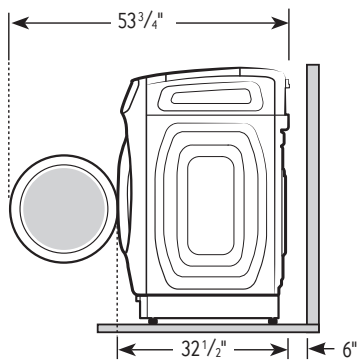

### Installation Specifications

If the washer and dryer are installed together or the dryer alone, the closet front must have two unobstructed air openings for a combined minimum total area of 72-inch.<sup>2</sup> Your washer alone does not require a specific air opening.

### Dimensions