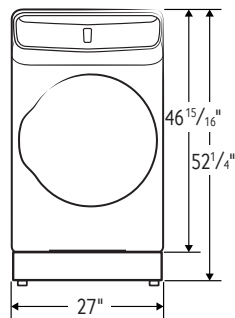

### Installation Specifications

If the washer and dryer are installed together or the dryer alone, the closet front must have two unobstructed air openings for a combined minimum total area of 72-inch.<sup>2</sup> Your washer alone does not require a specific air opening.

### Dimensions

#### Product Dimensions & Weight (WxHxD)

Dimensions: 27" x 46<sup>15</sup>/<sub>16</sub>" x 32<sup>1</sup>/<sub>2</sub>"

Weight: 167 lbs