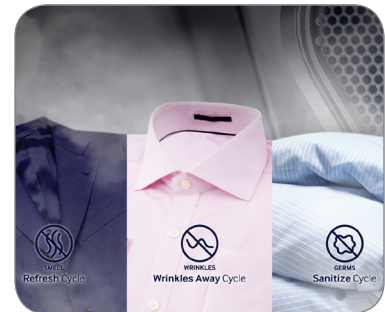

### Available Colors

Black Stainless Steel (shown)

White

FlexDry™ with Delicate Dryer

Multi-Steam Technology

### Tumble Dryer Features

- Steam
- Vent Sensor
- Wi-Fi Connectivity
- Eco Dry
- Sensor Dry
- Smart Care
- Touch Controls
- Stainless Steel Drum
- 12 Preset Dry Cycles
- 11 Options
- 5 Temperature Settings
- Interior Drum Light
- Ice Blue LED Display