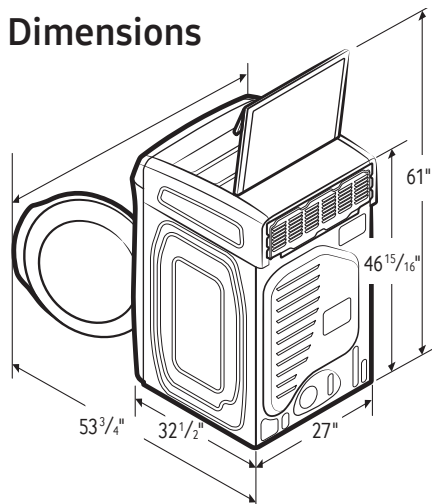

Samsung FlexDry™ Dryer

7.5 cu. ft. Capacity DOE

Installation Specifications

If the washer and dryer are installed together or the dryer alone, the closet front must have two unobstructed air openings for a combined minimum total area of 72-inch.² Your washer alone does not require a specific air opening.

Alcove or closet installation

Minimum Clearance for Closet and Alcove Installations:

*Required spacing (External exhaust elbow may require additional space.)

Installation with pedestal

Dimensions

4-Way Venting

Shipping Dimensions & Weight (WxHxD)

Dimensions: 29⁹/₁₆" x 50¹/₄" x 34¹¹/₁₆"

Weight: 178 lbs

Electric

Model #	UPC Code
Black Stainless Steel DVE60M9900V	887276197562
White DVE60M9900W	887276197586

Gas

Black Stainless Steel DVG60M9900V	887276197616
White DVG60M9900W	887276197623