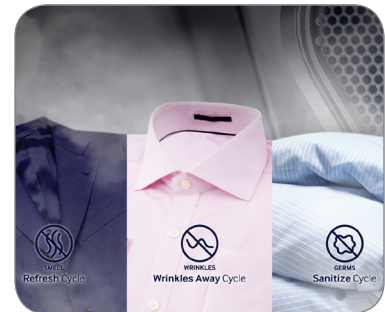

DVE60M9900V

SAMSUNG

Samsung FlexDry™ Dryer

7.5 cu. ft. Capacity DOE

Signature Features

FlexDry™

- Two dryers in one lets you dry delicates and everyday garments at the same time.

Delicate Dryer

- Flat dry delicates, sweaters, and accessories to prevent items from shrinking and fabric damage.

Multi-Steam Technology

- Steam away wrinkles, odors, bacteria, and static.

Available Colors

Black Stainless Steel (shown)

White

FlexDry™ with Delicate Dryer

Multi-Steam Technology

Tumble Dryer Features

- Steam
- Vent Sensor
- Wi-Fi Connectivity
- Eco Dry
- Sensor Dry
- Smart Care
- Touch Controls
- Stainless Steel Drum
- 12 Preset Dry Cycles
- 11 Options
- 5 Temperature Settings
- Interior Drum Light
- Ice Blue LED Display

Convenience

- Child Lock
- Filter Check Indicator
- Door Lock

Delicate Dryer Features

- Wi-Fi Connectivity
- Smart Care
- Drying Rack
- 4 Preset Dry Cycles
- 7 Options

Convenience

- Child Lock

DVE60M9900V

SAMSUNG