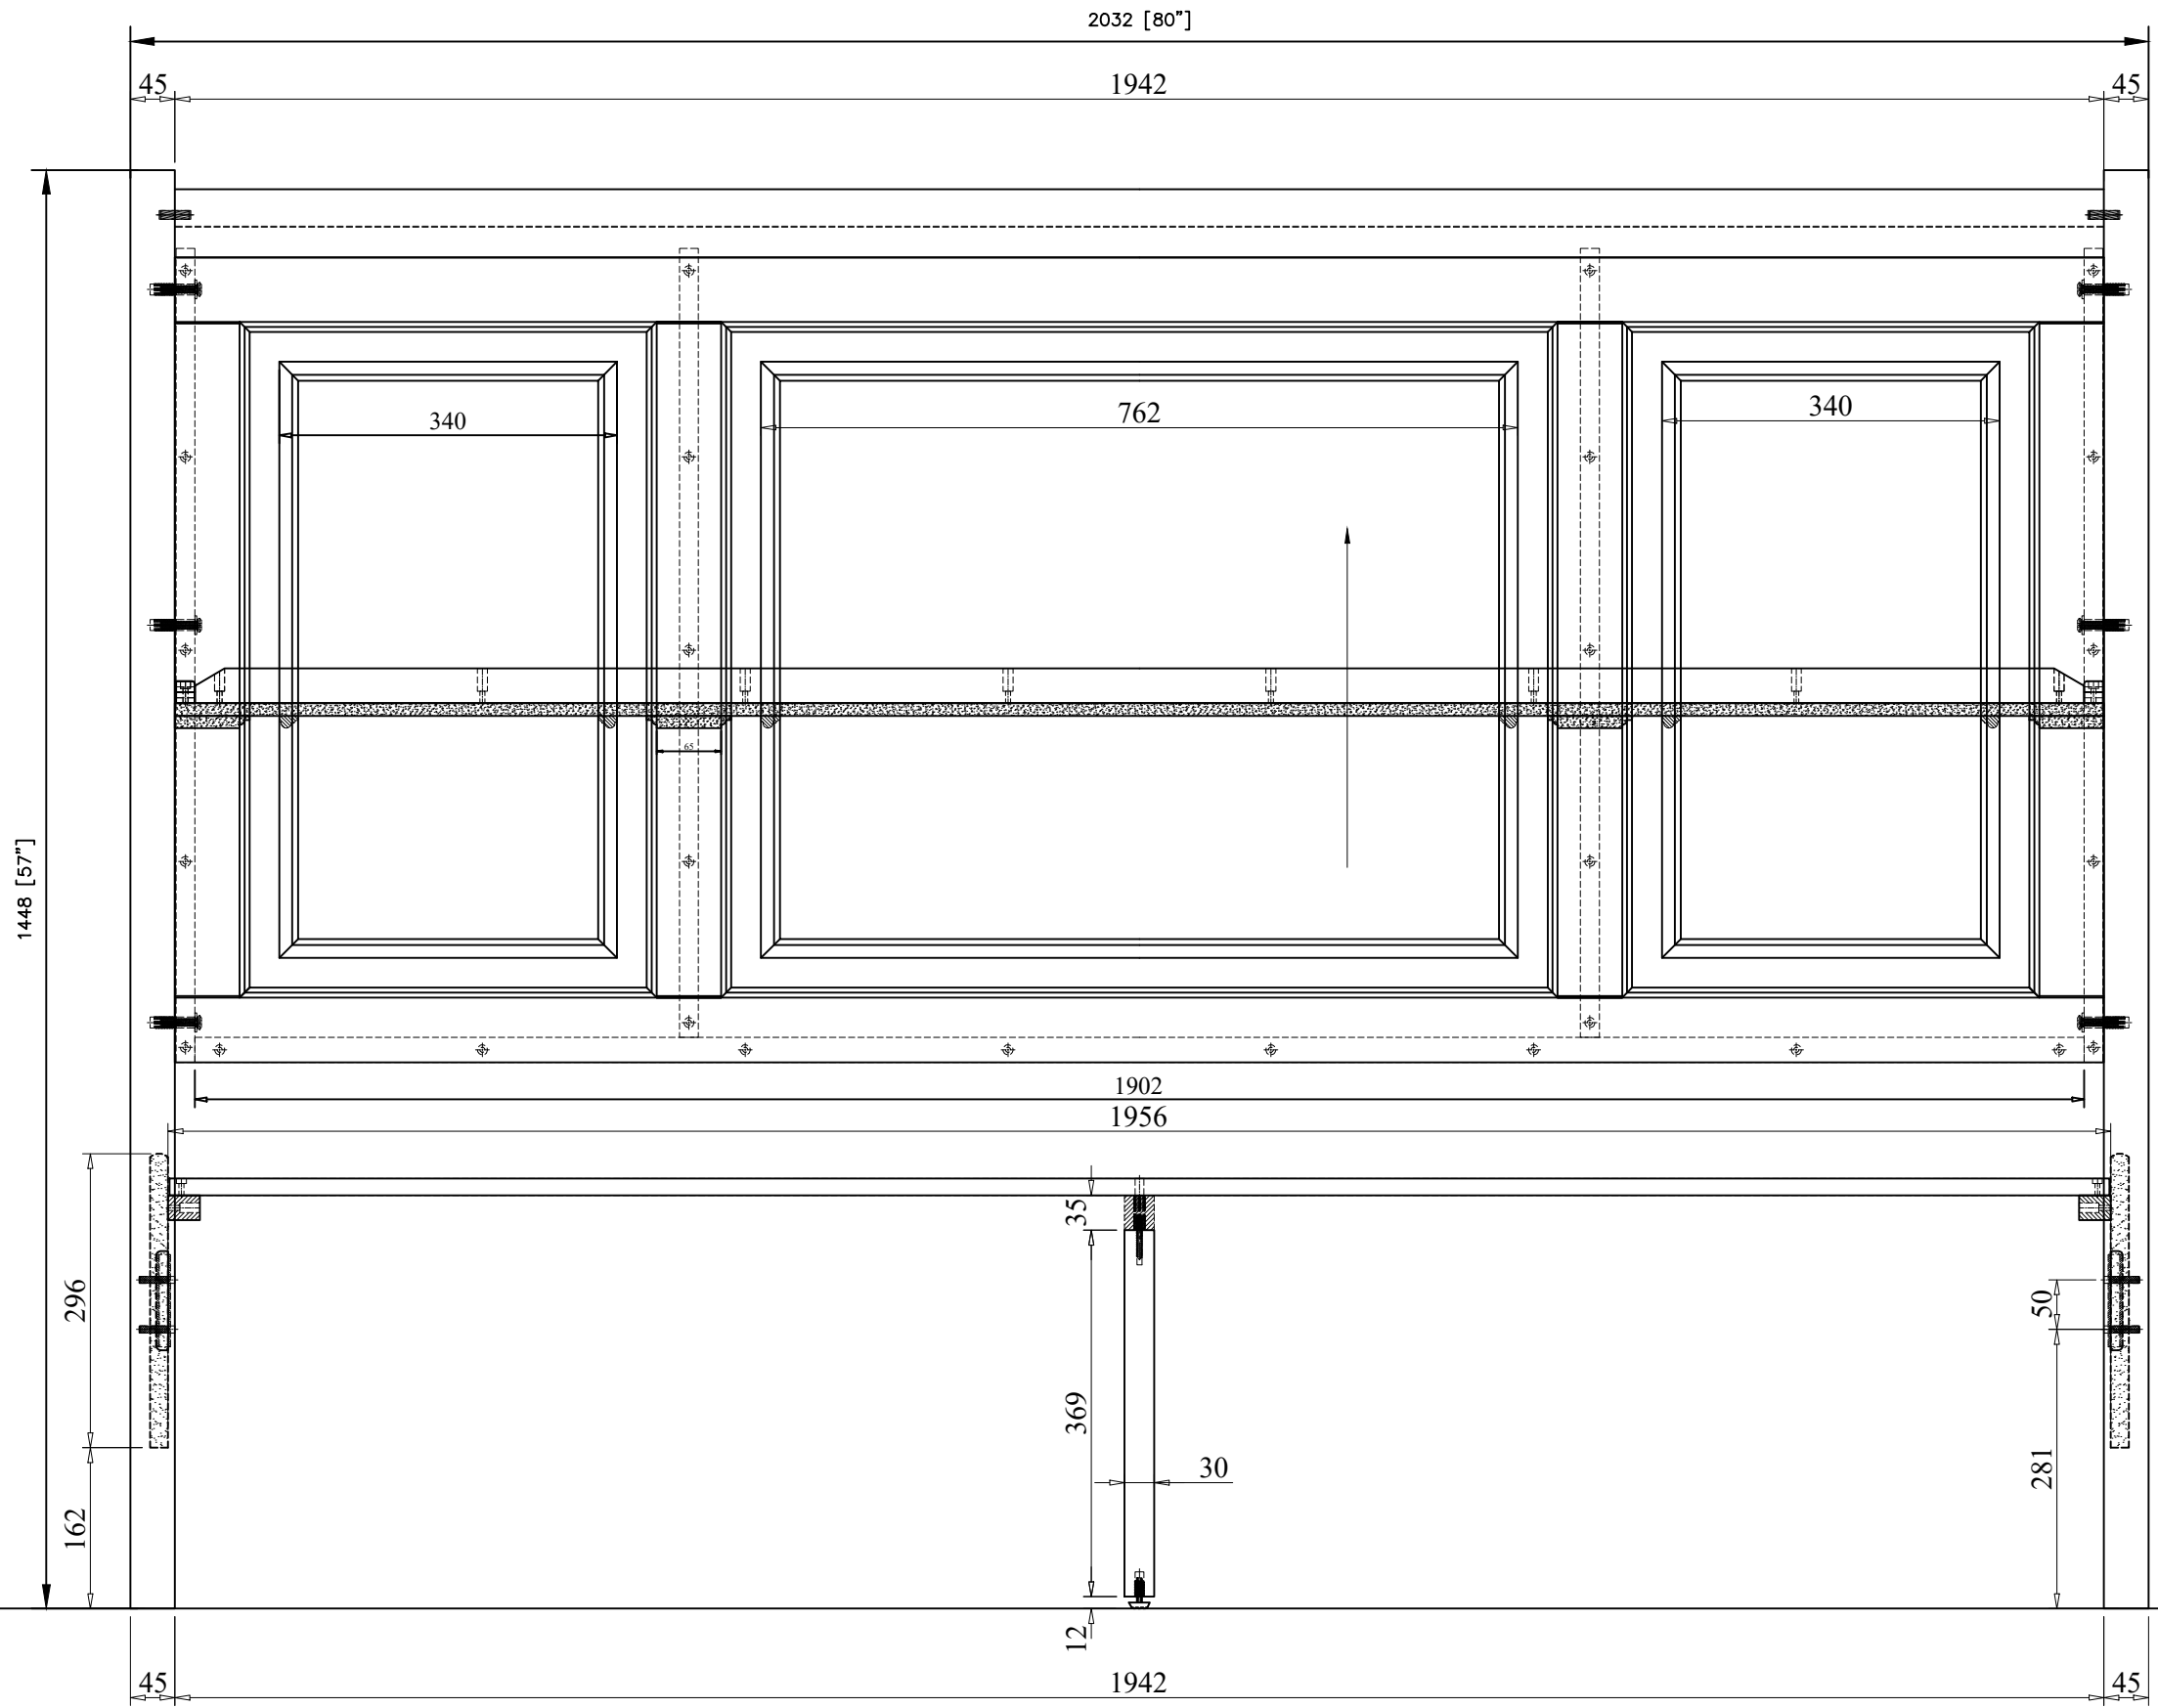

**LEGENDS
FURNITURE**

SKU # and Description:	
ZLSY-7001 Linsey Queen Panel HB	
DATE: Feb 09, 2021	
N/A	
Material Species:	Plylar
Veneer Species:	Oak
Hardware Instructions:	N/A
Product Dimensions:	64" W x 117" D x 57" H
Revisions/Notes:	

LEGENDS FURNITURE

SKU # and Description:	
ZLSY -7002	Linsay Queen Storage FB
DATE: Feb 09, 2021	
N/A	
Solid Species:	Poplar
Veneer Species:	Oak
Hardware:	Instructions: N/A
Product Dimensions:	65" W x 4 1/2" D x 21 1/2" H
Revisions/Notes:	

LEGENDS FURNITURE

SKU # and Description:	
ZLSY-7003 Linsey Queen/King Storage Rails	
DATE: Feb 09, 2021	
N/A	
Solid Species: Poplar	
Veneer Species: Oak	
Hardware Instructions: N/A	
Product Dimensions: 79 1/2"W x 2"D x 11 1/2"H	
Revisions/Notes:	

**LEGENDS
FURNITURE**

SKU # and Description:	
ZLSY -7004 Linsey King Panel HB	
DATE: Feb 09, 2021	
N/A	
Solid Species:	Pine
veneer Species:	Oak
Hardware:	Industrious USA, N/A
Product Dimensions:	80" W x 11'9" x 57" H
Revisions/Notes:	