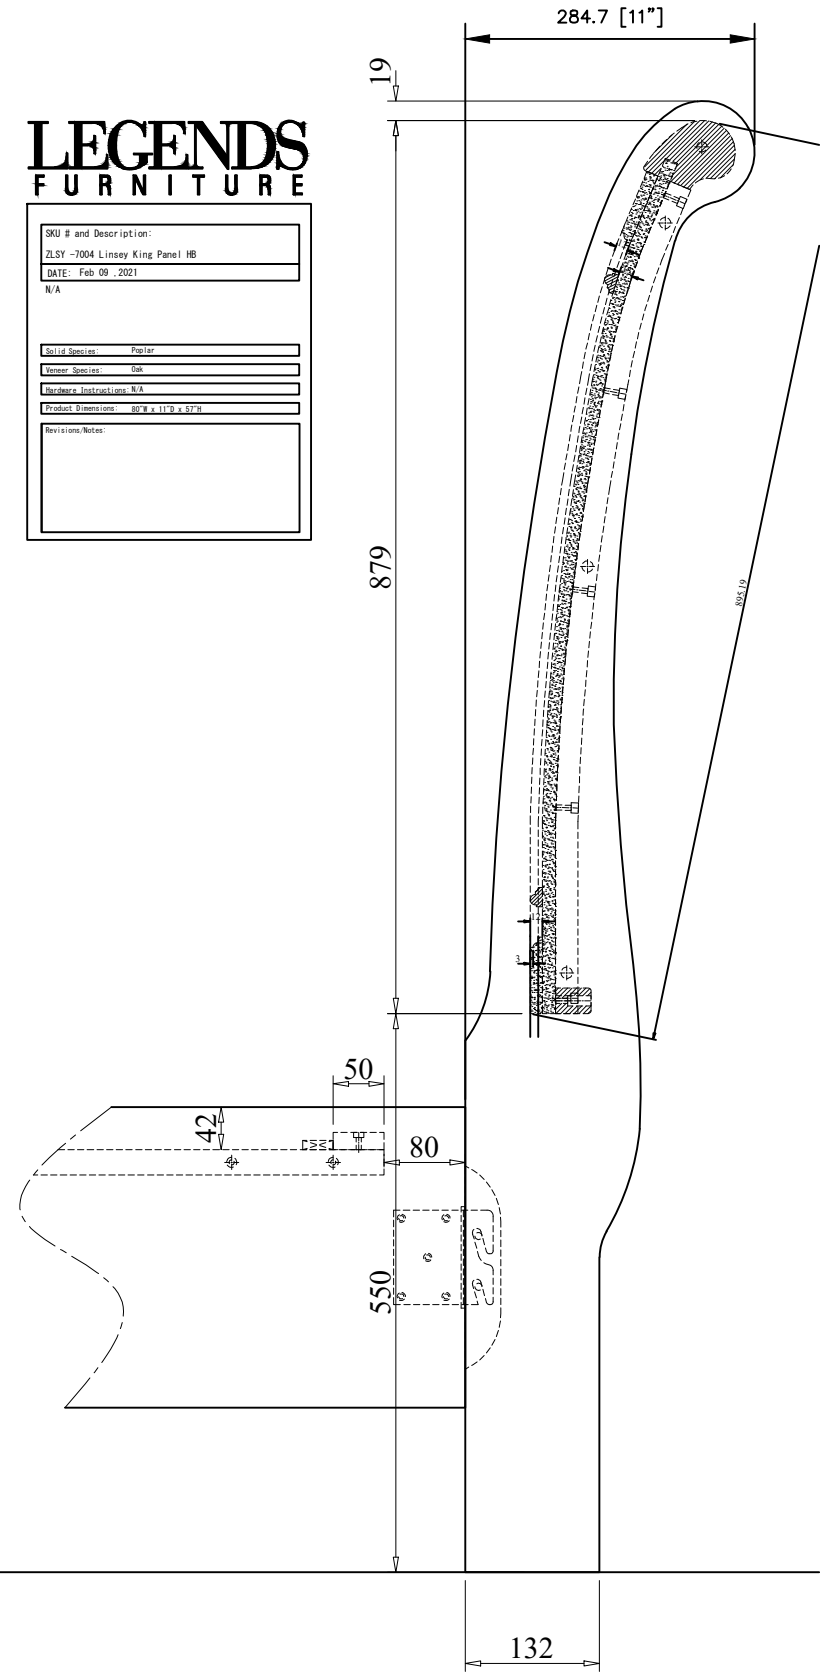

**LEGENDS
FURNITURE**

SKU # and Description:	
ZLSY-7001 Linsey Queen Panel HB	
DATE: Feb 09, 2021	
N/A	
Material Species:	Plylar
Veneer Species:	Oak
Hardware Instructions:	N/A
Product Dimensions:	64" W x 117" D x 57" H
Revisions/Notes:	

LEGENDS FURNITURE

SKU # and Description:	
ZLSY -7002	Linsay Queen Storage FB
DATE: Feb 09, 2021	
N/A	
Solid Species:	Poplar
Veneer Species:	Oak
Hardware:	Instructions: N/A
Product Dimensions:	65" W x 4 1/2" D x 21 1/2" H
Revisions/Notes:	

LEGENDS FURNITURE

SKU # and Description:	
ZLSY-7003 Linsey Queen/King Storage Rails	
DATE: Feb 09, 2021	
N/A	
Solid Species: Poplar	
Veneer Species: Oak	
Hardware Instructions: N/A	
Product Dimensions: 79 1/2"W x 2"D x 11 1/2"H	
Revisions/Notes:	

**LEGENDS
FURNITURE**

SKU # and Description:	
ZLSY -7004 Linsey King Panel HB	
DATE: Feb 09, 2021	
N/A	
Solid Species:	Pine
veneer Species:	Oak
Hardware:	Industrious USA, N/A
Product Dimensions:	80" W x 11'9" x 57" H
Revisions/Notes:	