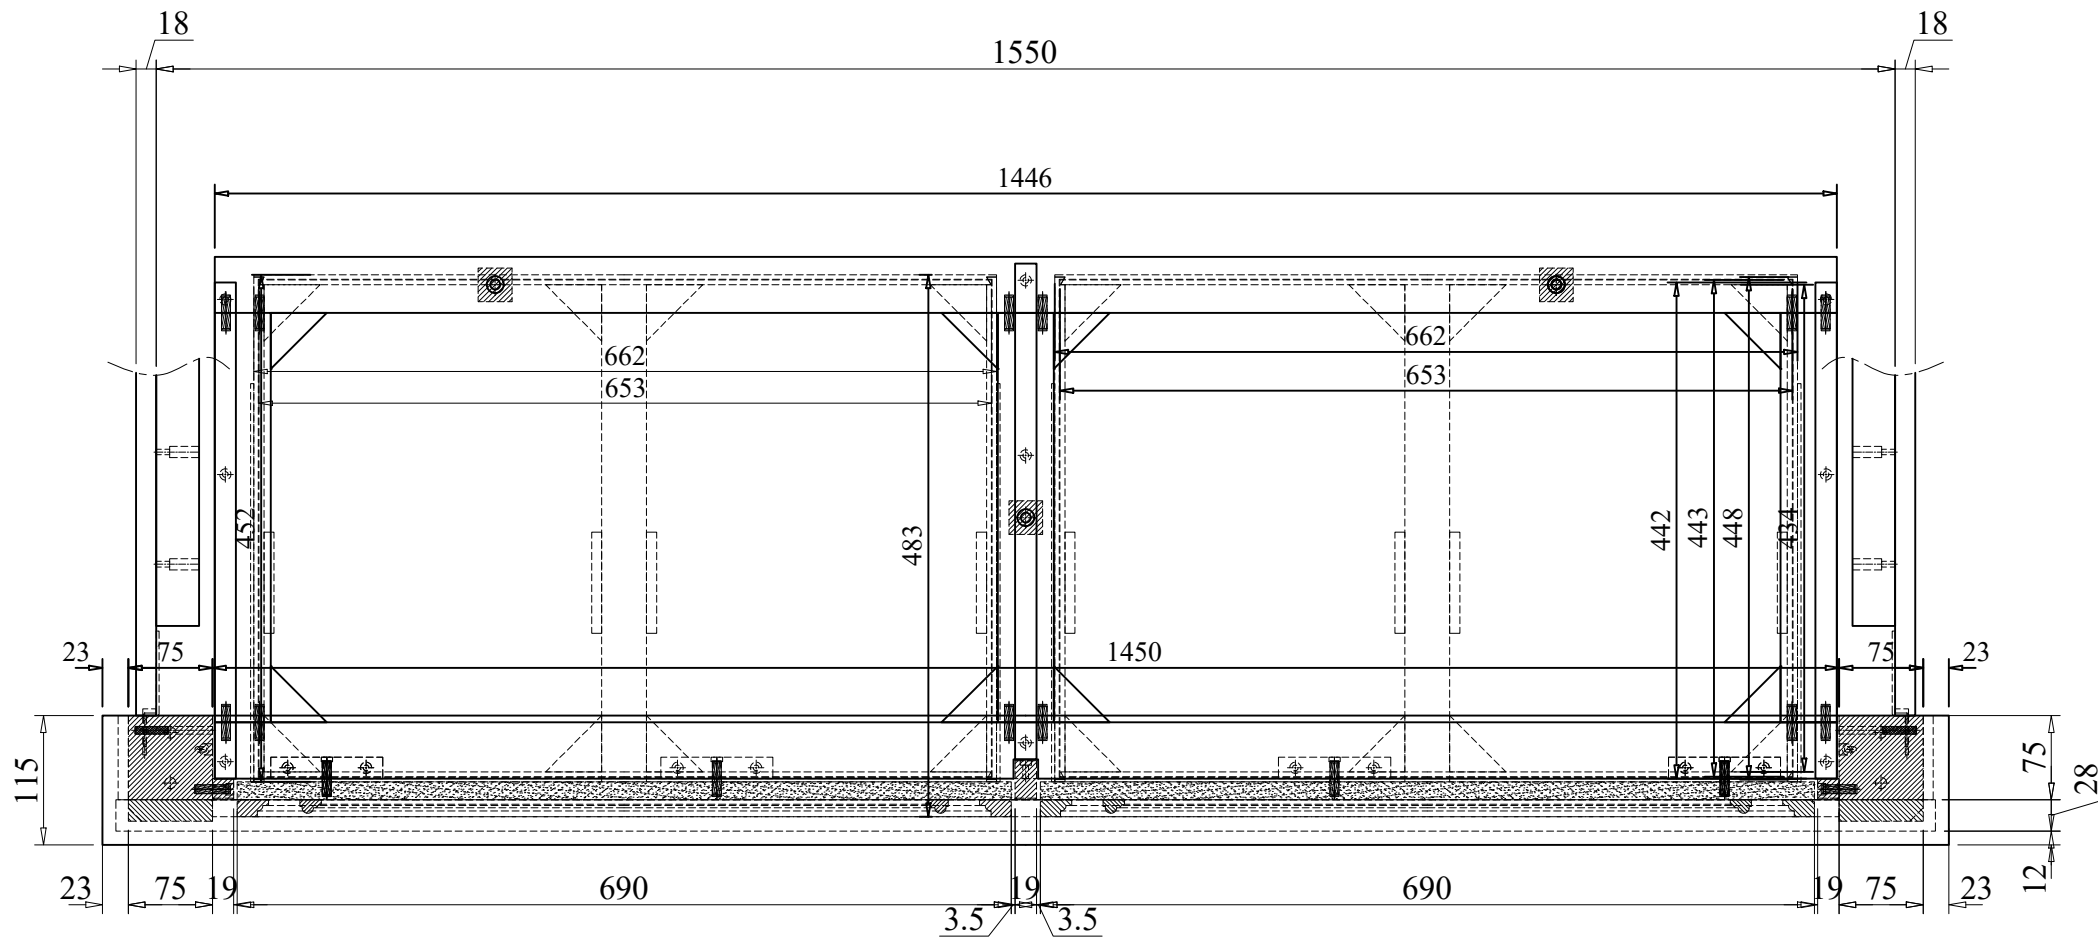

**LEGENDS
FURNITURE**

SKU # and Description:	
ZLSY-7001 Linsey Queen Panel HB	
DATE: Feb 09, 2021	
N/A	
Material Species:	Plylar
Veneer Species:	Oak
Hardware Instructions:	N/A
Product Dimensions:	64" W x 117" D x 57" H
Revisions/Notes:	

LEGENDS FURNITURE

SKU # and Description:	
ZLSY -7002	Linsay Queen Storage FB
DATE: Feb 09, 2021	
N/A	
Solid Species:	Poplar
Veneer Species:	Oak
Hardware:	Instructions: N/A
Product Dimensions:	65" W x 4 1/2" D x 21 1/2" H
Revisions/Notes:	

LEGENDS FURNITURE

SKU # and Description:	
ZLSY-7003 Linsey Queen/King Storage Rails	
DATE: Feb 09, 2021	
N/A	
Solid Species: Poplar	
Veneer Species: Oak	
Hardware Instructions: N/A	
Product Dimensions: 79 1/2"W x 2"D x 11 1/2"H	
Revisions/Notes:	

**LEGENDS
FURNITURE**

SKU # and Description:	
ZLSY -7004 Linsey King Panel HB	
DATE: Feb 09, 2021	
N/A	
Solid Species:	Pine
veneer Species:	Oak
Hardware:	Industrious USA, N/A
Product Dimensions:	80" W x 11'9" x 57" H
Revisions/Notes:	