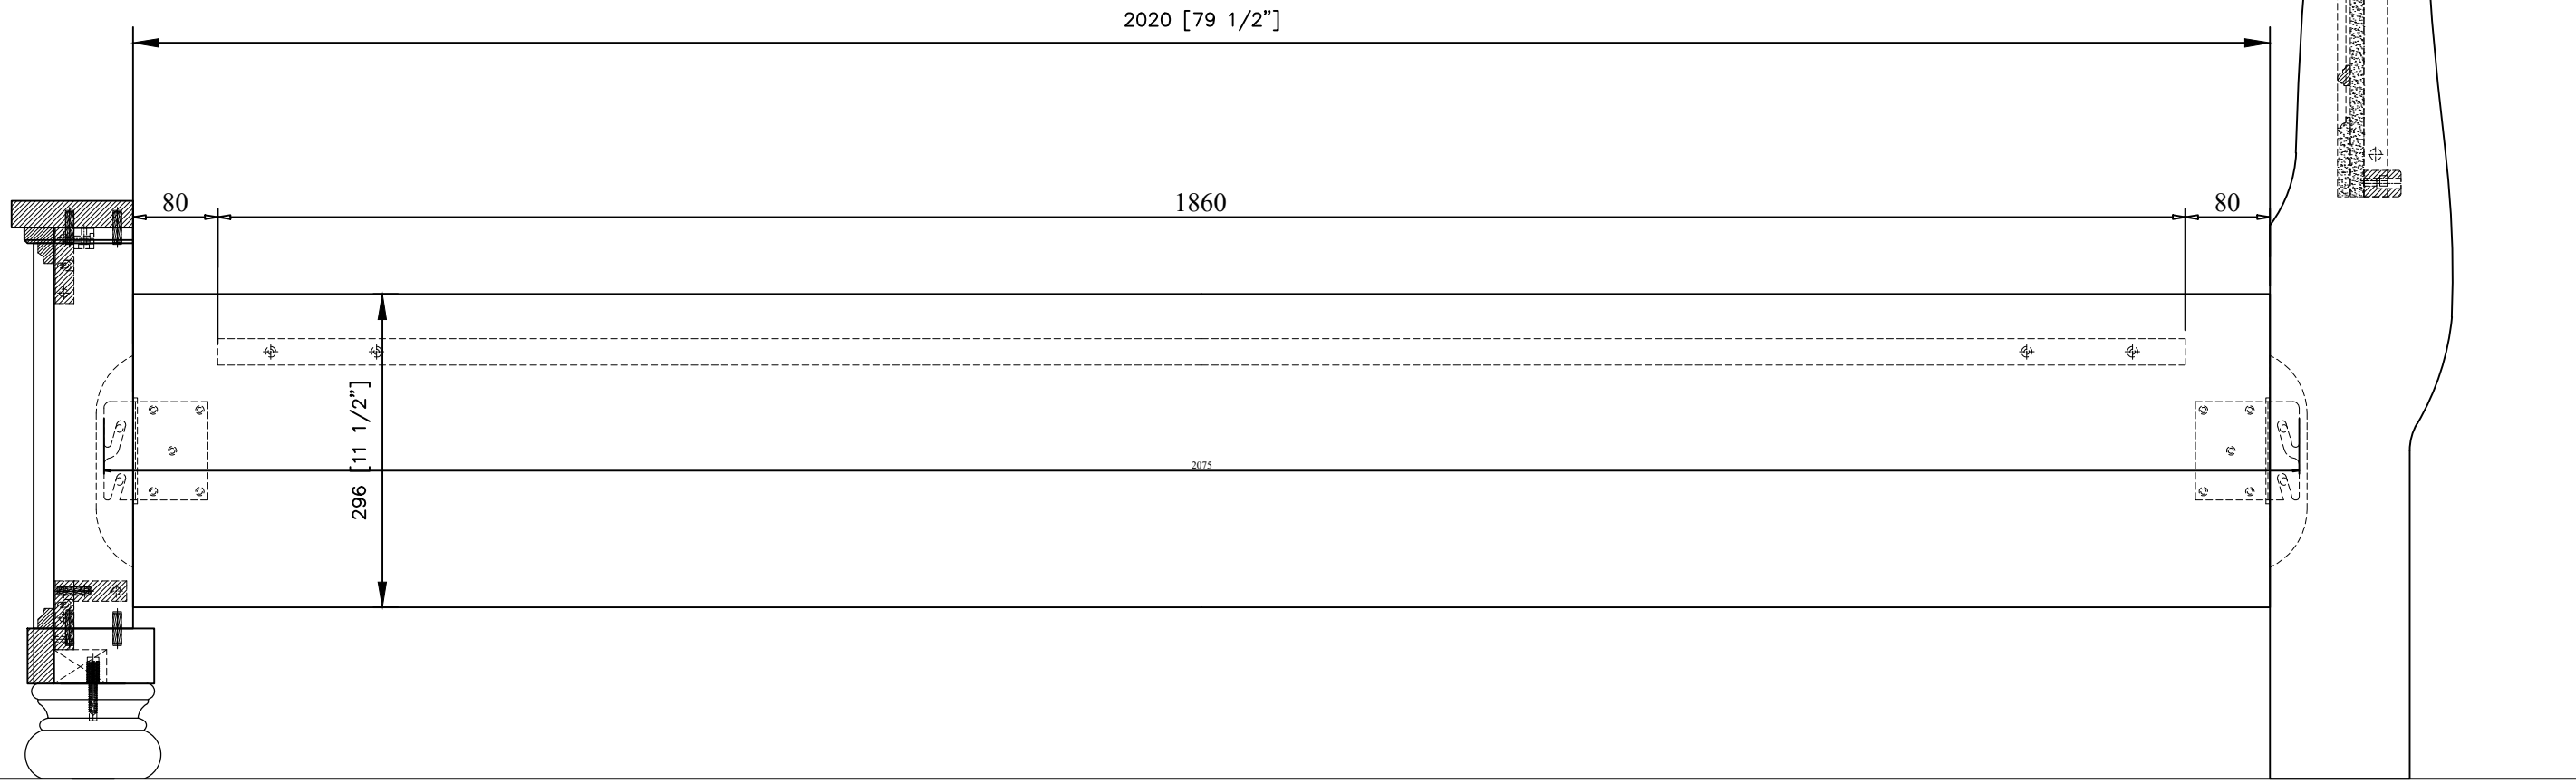

**LEGENDS
FURNITURE**

SKU # and Description:	
ZLSY-7001 Linsey Queen Panel HB	
DATE: Feb 09, 2021	
N/A	
Material Species:	Plylar
Veneer Species:	Oak
Hardware Instructions:	N/A
Product Dimensions:	64" W x 117" D x 57" H
Revisions/Notes:	

LEGENDS FURNITURE

SKU # and Description:	
ZLSY -7002	Linsay Queen Storage FB
DATE: Feb 09, 2021	
N/A	
Solid Species:	Poplar
Veneer Species:	Oak
Hardware:	Instructions: N/A
Product Dimensions:	65" W x 4 1/2" D x 21 1/2" H
Revisions/Notes:	

LEGENDS FURNITURE

SKU # and Description:	
ZLSY-7003 Linsey Queen/King Storage Rails	
DATE: Feb 09, 2021	
N/A	
Solid Species: Poplar	
Veneer Species: Oak	
Hardware Instructions: N/A	
Product Dimensions: 79 1/2"W x 2"D x 11 1/2"H	
Revisions/Notes:	

**LEGENDS
FURNITURE**

SKU # and Description:	
ZLSY -7004 Linsey King Panel HB	
DATE: Feb 09, 2021	
N/A	
Solid Species:	Pine
veneer Species:	Oak
Hardware:	Industrious USA, N/A
Product Dimensions:	80" W x 11'9" x 57" H
Revisions/Notes:	