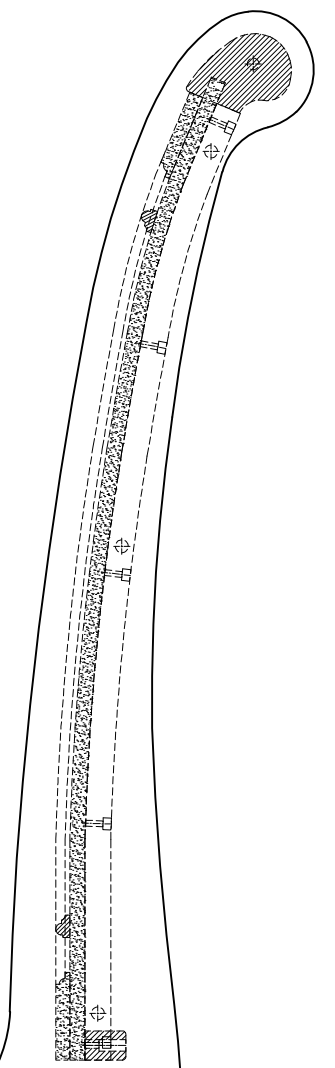

**LEGENDS
FURNITURE**

SKU # and Description:	
ZLSY-7001 Linsey Queen Panel HB	
DATE: Feb 09, 2021	
N/A	
Material Species:	Plylar
Veneer Species:	Oak
Hardware Instructions:	N/A
Product Dimensions:	64" W x 117" D x 57" H
Revisions/Notes:	

LEGENDS FURNITURE

SKU # and Description:	
ZLSY -7002	Linsay Queen Storage FB
DATE: Feb 09, 2021	
N/A	
Solid Species:	Poplar
Veneer Species:	Oak
Hardware:	Instructions: N/A
Product Dimensions:	65" W x 4 1/2" D x 21 1/2" H
Revisions/Notes:	

LEGENDS FURNITURE

SKU # and Description:	
ZLSY-7003 Linsey Queen/King Storage Rails	
DATE: Feb 09, 2021	
N/A	
Solid Species: Poplar	
Veneer Species: Oak	
Hardware Instructions: N/A	
Product Dimensions: 79 1/2"W x 2"D x 11 1/2"H	
Revisions/Notes:	

**LEGENDS
FURNITURE**

SKU # and Description:	
ZLSY -7004 Linsey King Panel HB	
DATE: Feb 09, 2021	
N/A	
Solid Species:	Pine
veneer Species:	Oak
Hardware:	Industrious USA, N/A
Product Dimensions:	80" W x 11'9" x 57" H
Revisions/Notes:	