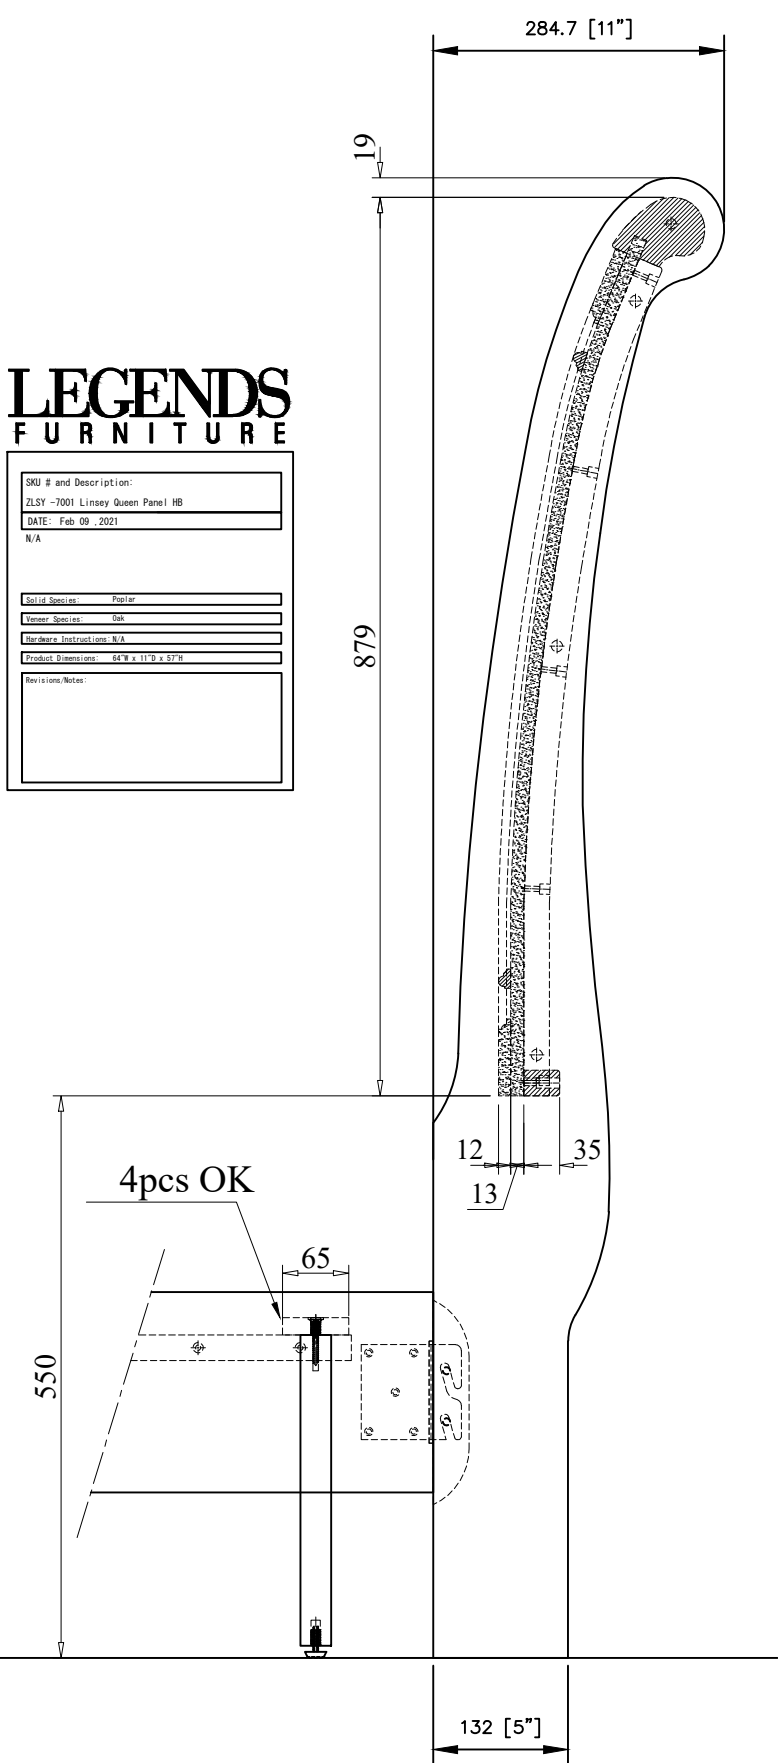

**LEGENDS
FURNITURE**

SKU # and Description:	
ZLSY-7001 Linsey Queen Panel HB	
DATE: Feb 09, 2021	
N/A	
Material Species:	Plylar
Veneer Species:	Oak
Hardware Instructions:	N/A
Product Dimensions:	64" W x 117" D x 57" H
Revisions/Notes:	

LEGENDS FURNITURE

SKU # and Description:	
ZLSY -7002	Linsay Queen Storage FB
DATE: Feb 09, 2021	
N/A	
Solid Species:	Poplar
Veneer Species:	Oak
Hardware:	Instructions: N/A
Product Dimensions:	65" W x 4 1/2" D x 21 1/2" H
Revisions/Notes:	

LEGENDS FURNITURE

SKU # and Description:	
ZLSY-7003 Linsey Queen/King Storage Rails	
DATE: Feb 09, 2021	
N/A	
Solid Species: Poplar	
Veneer Species: Oak	
Hardware Instructions: N/A	
Product Dimensions: 79 1/2"W x 2"D x 11 1/2"H	
Revisions/Notes:	

**LEGENDS
FURNITURE**

SKU # and Description:	
ZLSY -7004 Linsey King Panel HB	
DATE: Feb 09, 2021	
N/A	
Solid Species:	Pine
veneer Species:	Oak
Hardware:	Industrious USA, N/A
Product Dimensions:	80" W x 11'9" x 57" H
Revisions/Notes:	