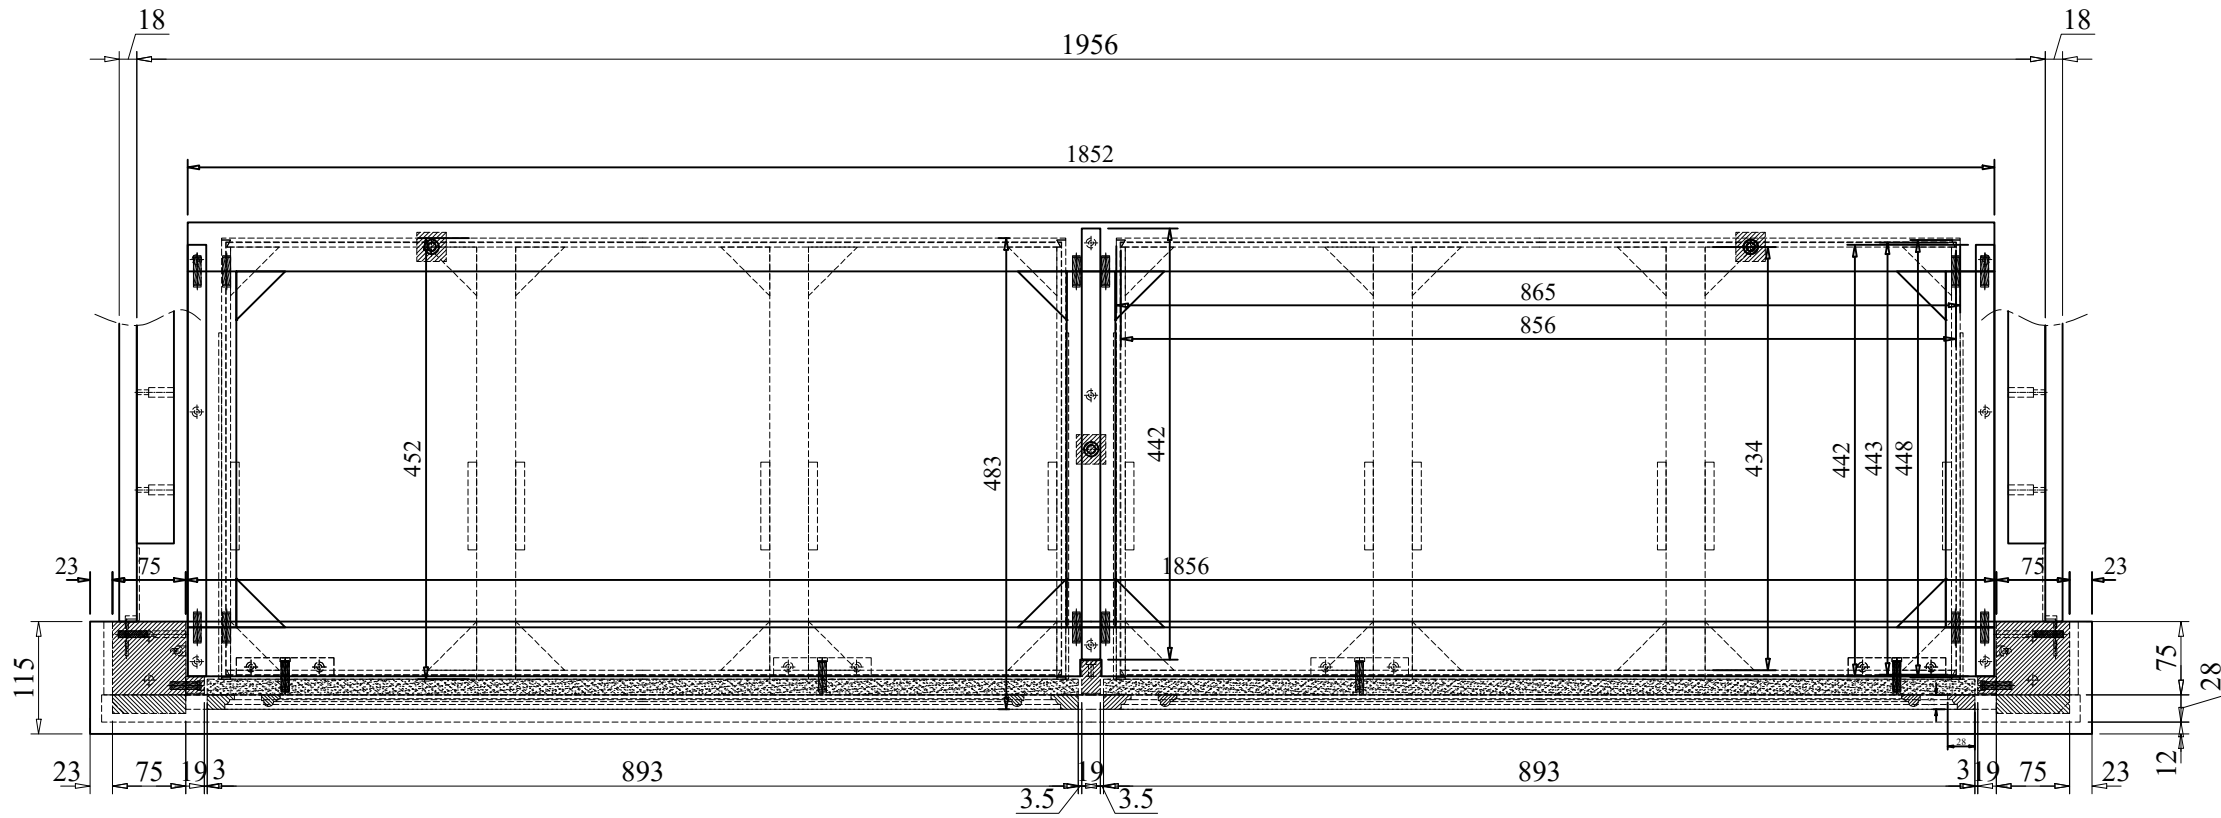

LEGENDS FURNITURE

SKU # and Description:	
ZLSY -7002	Linsay Queen Storage FB
DATE: Feb 09, 2021	
N/A	
Solid Species:	Poplar
Veneer Species:	Oak
Hardware:	Instructions: N/A
Product Dimensions:	65" W x 4 1/2" D x 21 1/2" H
Revisions/Notes:	

LEGENDS FURNITURE

SKU # and Description:	
ZLSY-7003 Linsey Queen/King Storage Rails	
DATE: Feb 09, 2021	
N/A	
Solid Species: Poplar	
Veneer Species: Oak	
Hardware Instructions: N/A	
Product Dimensions: 79 1/2"W x 2"D x 11 1/2"H	
Revisions/Notes:	

**LEGENDS
FURNITURE**

SKU # and Description:	
ZLSY -7004 Linsey King Panel HB	
DATE: Feb 09, 2021	
N/A	
Solid Species:	Pine
veneer Species:	Oak
Hardware:	Industrious USA, N/A
Product Dimensions:	80" W x 11'9" x 57" H
Revisions/Notes:	