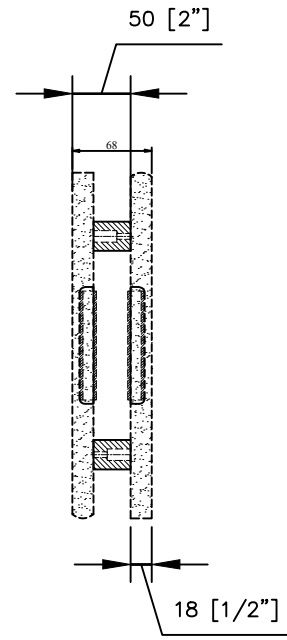

**LEGENDS
FURNITURE**

SKU # and Description:	
ZLSY-7001 Linsey Queen Panel HB	
DATE: Feb 09, 2021	
N/A	
Material Species:	Plylar
Veneer Species:	Oak
Hardware Instructions:	N/A
Product Dimensions:	64" W x 117" D x 57" H
Revisions/Notes:	

LEGENDS FURNITURE

SKU # and Description:	
ZLSY -7002	Linsay Queen Storage FB
DATE: Feb 09, 2021	
N/A	
Solid Species:	Poplar
Veneer Species:	Oak
Hardware:	Instructions: N/A
Product Dimensions:	65" W x 4 1/2" D x 21 1/2" H
Revisions/Notes:	

LEGENDS FURNITURE

SKU # and Description:	
ZLSY-7003 Linsey Queen/King Storage Rails	
DATE: Feb 09, 2021	
N/A	
Solid Species: Poplar	
Veneer Species: Oak	
Hardware Instructions: N/A	
Product Dimensions: 79 1/2"W x 2"D x 11 1/2"H	
Revisions/Notes:	

**LEGENDS
FURNITURE**

SKU # and Description:	
ZLSY -7004 Linsey King Panel HB	
DATE: Feb 09, 2021	
N/A	
Solid Species:	Pine
veneer Species:	Oak
Hardware:	Industrious USA, N/A
Product Dimensions:	80" W x 11'9" x 57" H
Revisions/Notes:	