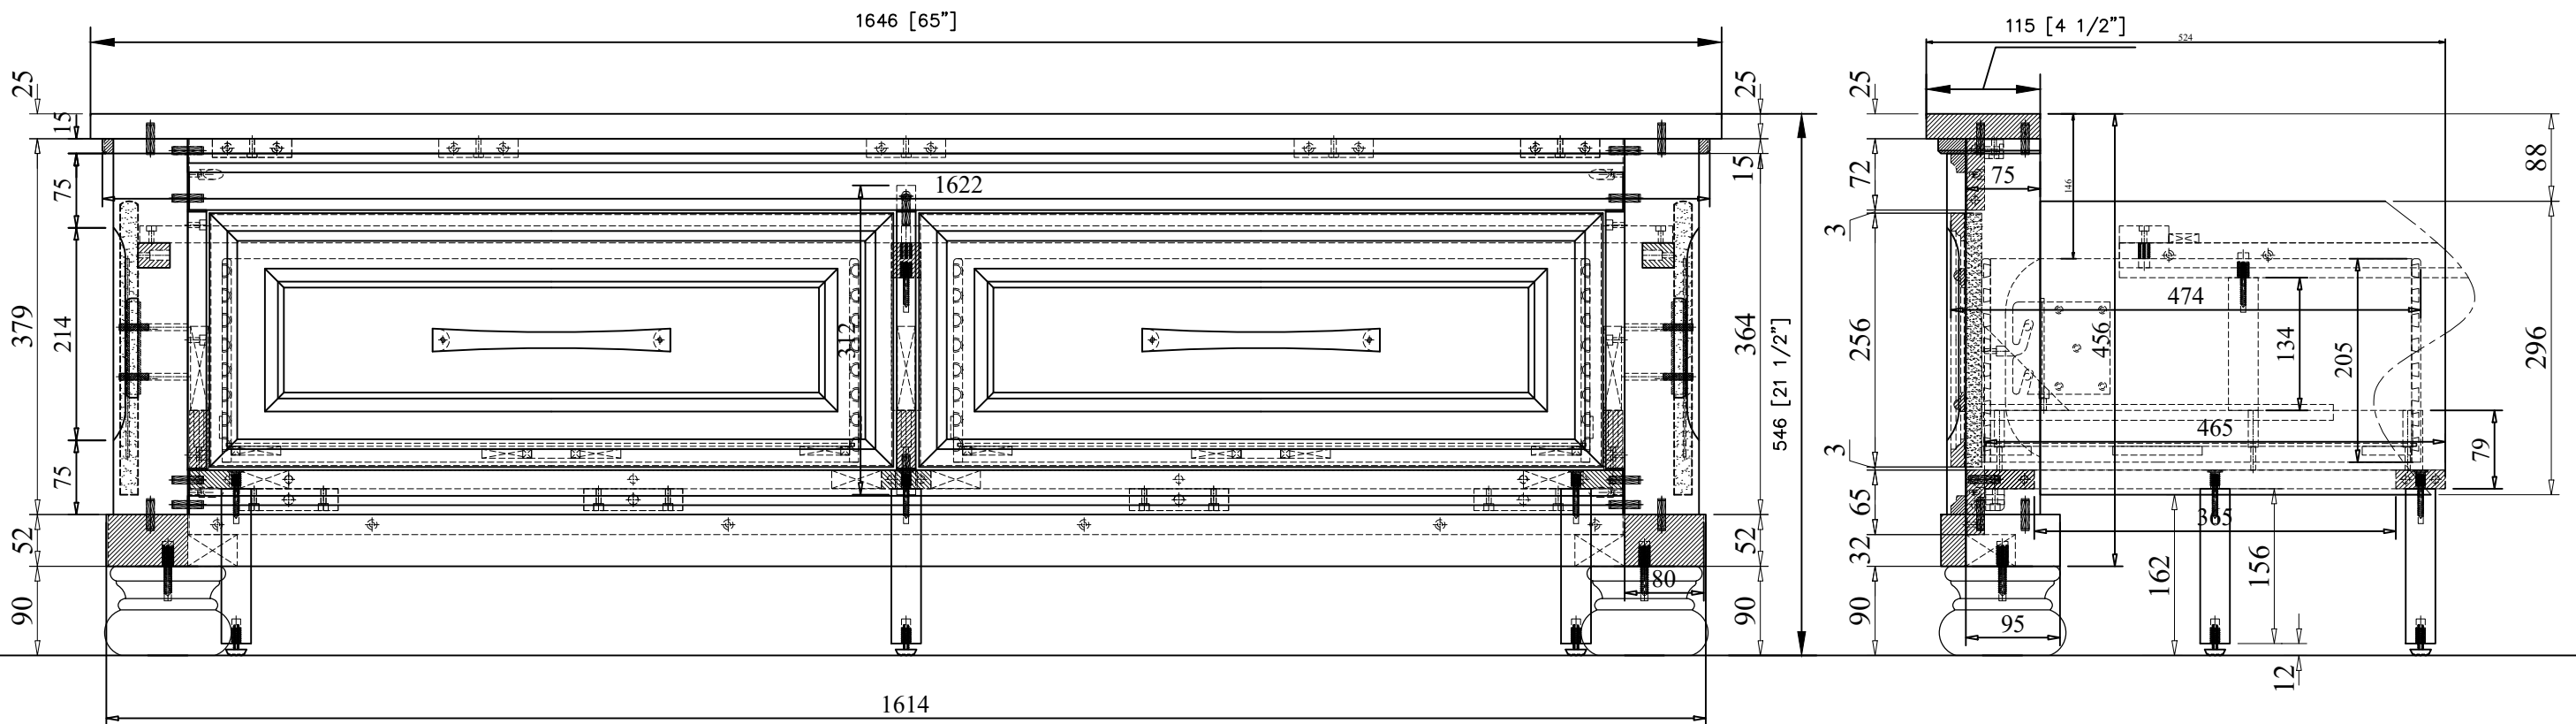

**LEGENDS
FURNITURE**

SKU # and Description:	
ZLSY-7001 Linsey Queen Panel HB	
DATE: Feb 09, 2021	
N/A	
Material Species:	Plylar
Veneer Species:	Oak
Hardware Instructions:	N/A
Product Dimensions:	64" W x 117" D x 57" H
Revisions/Notes:	

LEGENDS FURNITURE

SKU # and Description:	
ZLSY -7002	Linsay Queen Storage FB
DATE: Feb 09, 2021	
N/A	
Solid Species:	Poplar
Veneer Species:	Oak
Hardware:	Instructions: N/A
Product Dimensions:	65" W x 4 1/2" D x 21 1/2" H
Revisions/Notes:	

LEGENDS FURNITURE

SKU # and Description:	
ZLSY-7003 Linsey Queen/King Storage Rails	
DATE: Feb 09, 2021	
N/A	
Solid Species: Poplar	
Veneer Species: Oak	
Hardware Instructions: N/A	
Product Dimensions: 79 1/2"W x 2"D x 11 1/2"H	
Revisions/Notes:	

**LEGENDS
FURNITURE**

SKU # and Description:	
ZLSY -7004 Linsey King Panel HB	
DATE: Feb 09, 2021	
N/A	
Solid Species:	Pine
veneer Species:	Oak
Hardware:	Industrious USA, N/A
Product Dimensions:	80" W x 11'9" x 57" H
Revisions/Notes:	