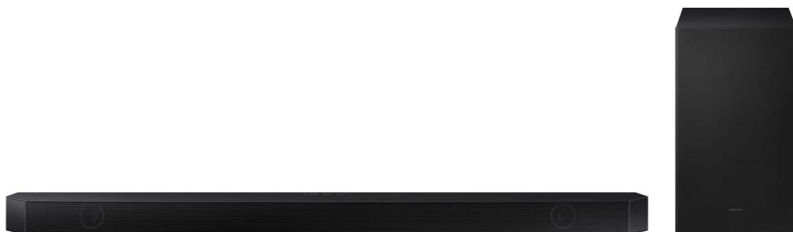

## PRODUCT HIGHLIGHTS

- Enjoy a surround sound experience with Dolby Atmos and skip the need for HDMI cables.
- Enjoy a cinematic audio experience, with 3 channels, 1 subwoofer and 2 up-firing channels combined to put you at the center of the action.
- Synchronized audio using every speaker in compatible Samsung TV and soundbars.
- Elevate your sound experience with a soundbar that automatically analyzes your room.

Surround yourself in multi-layered surround sound with the Q700B. Enjoy Dolby Atmos sound from above and around without requiring HDMI cables. Experience immersive, cinematic experience with 3 channels, a powerful subwoofer, and 2 up-firing speakers. With Q-Symphony, the soundbar synchronizes with all of the internal speakers in your compatible Samsung TV.\* Plus, adjust the volume or listen to your favorite song using your favorite voice assistant. \*\*

### TRUE 3.1.2ch SOUND

Enjoy a cinematic audio experience, with 3 channels, 1 subwoofer and 2 up-firing channels combined to put you at the center of the action.

### Q-SYMPHONY<sup>1</sup>

Synchronized audio using every speaker in compatible Samsung TV and soundbars.