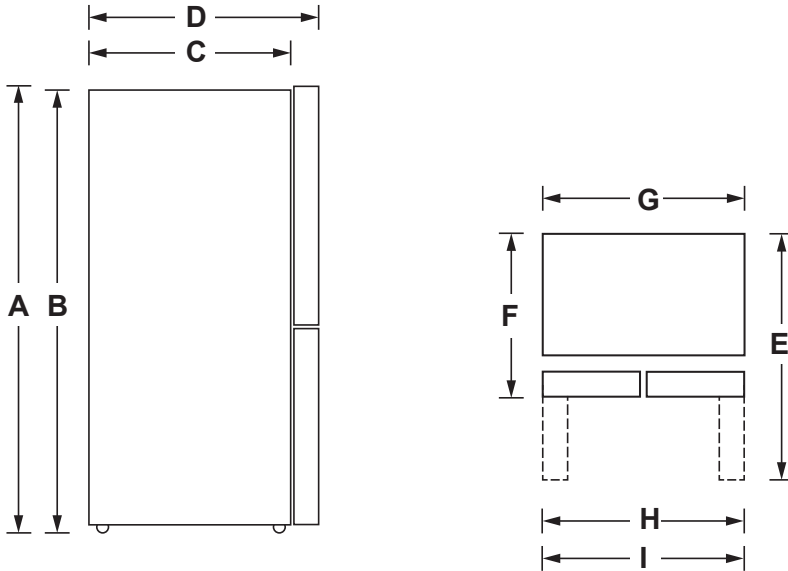

14.5 Cu. Ft. French Door Refrigerator

QJS15HYRFS

Haier

Product Technical Illustration

Overall Height (in.) A	69-7/8
Height to Top of Case (in.) B	68
Case Depth Without Door (in.) C	24-1/4
Depth Without Door Handle (in.) D	26-9/16
Depth With Door Open 90 Degrees (in.) E	38
Overall Depth (in.) F	26-9/16
Overall Width (in.) G	27-9/16
Width w/Door Open 90 Less Handle (in.) H	29-5/8
Width w/Door Open 90 Inc. Handle (in.) I	29-5/8
Back Air Clearances	4
Side Air Clearances	4
Top Air Clearances	4

Unit Specifications

Width	27-9/16"
Depth	26-9/16"
Height	69-7/8"

More Easy-To-Use Features

- Air Tower, Quick Cool and Quick Freeze
- Adaptive Defrost Technology
- External controls with temp. display and child lock
- Ice Maker Ready
- 1 Fresh Food Cabinet Drawer
- 4 Fresh Food Cabinet Shelves
- Clear Fresh Food Door Bins
- Snack Drawer
- 2 Freezer Cabinet Drawers
- Spillproof Freezer Floor