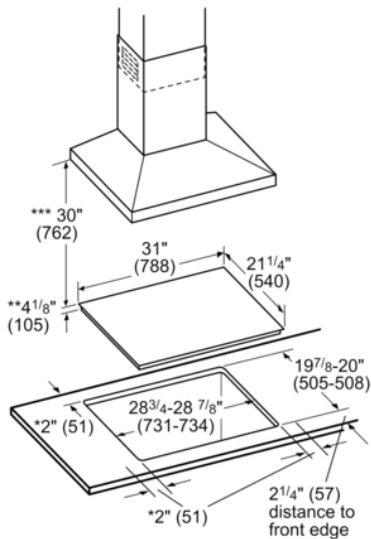

Benchmark®, Induction Cooktop, 30", Black NITP060UC