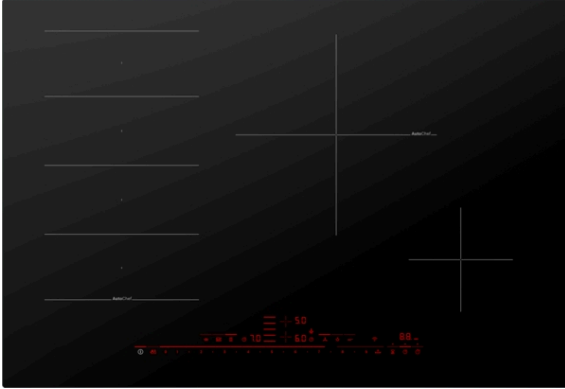

Benchmark®, Induction Cooktop, 30",
Black
NITP060UC

FlexInduction® cooktop allows you to place
your cookware wherever you want on the
flexible cooking zone.

- **DirectSelect Premium:** Direct, simple selection of the desired cooking zone, power and additional functions.
- **FlexInduction®** - provides more flexibility by combining two cooking zones into one larger zone.
- **AutoChef®** - regulates temperatures continuously during frying and adjusts them precisely as needed.
- With **Home Connect®**, remotely monitor your cooktop to check if you inadvertently left it on.
- **PowerMove®** - divides FlexInduction® into 3 preset power level zone. Simply move the cookware to change the power level.