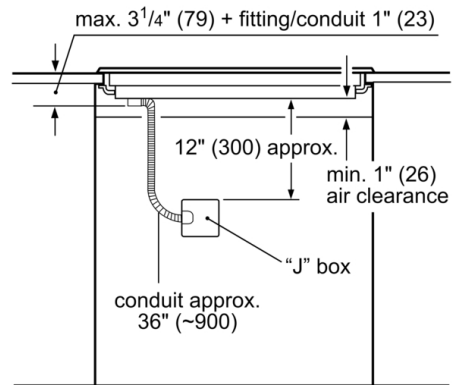

Benchmark®, Induction Cooktop, 30", Black NITP060UC

* Minimum distance from the hob cut-out
30" Built-in oven – under induction cooktop

Notes:

Dimensions based on standard countertop height (36" with 4 1/4" toe kick including base plate).

measurements in inches (mm)

Measurements in inches (mm)

Measurements in inches (mm)