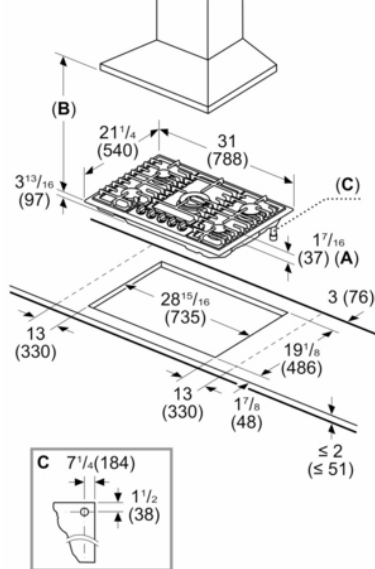

Design

- Black porcelain steel cooking surface
- Heavy-duty black stainless color metal knobs for a premium look and feel
- Low-profile design for an integrated transition to the counter surface
- Perfect results are within reach with up-front centralized controls
- Cooktop design coordinates with Bosch ovens and ventilation

800 Series, Gas Cooktop, 30", Black NGM8048UC

Measurements in inches (mm)

- A: Dimension from countertop to top of grates
- B: When installed in combination with a hood, refer to hood manufacturer's requirements for installation
- C: Gas connection