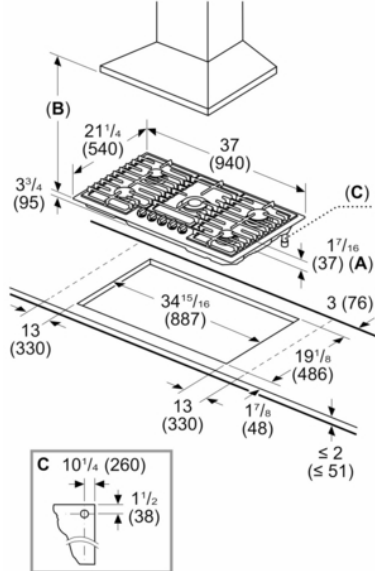

500 Series, Gas Cooktop, 36", Stainless steel NGM5658UC

Measurements in inches (mm)

- A:** Dimension from countertop to top of grates
B: When installed in combination with a hood, refer to hood manufacturer's requirements for installation
C: Gas connection