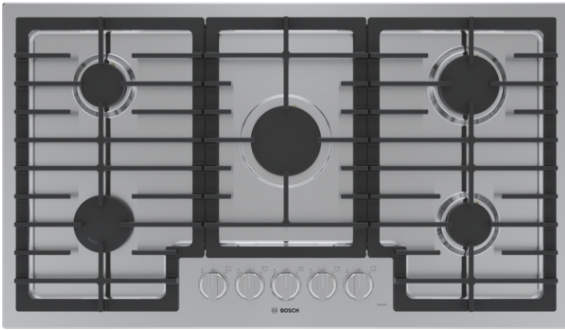

**500 Series, Gas Cooktop, 36",
Stainless steel
NGM5658UC**

**The 500® Series stainless steel gas cooktop
with continuous cast iron grates and
OptiSim® burner.**

- Seamless, one-piece stainless steel design makes clean-up simple.
- Continuous Grates Make Moving Heavy Pots Easier
- OptiSim® burner offers more flame control at the lowest settings for precise simmering and melting.
- Dishwasher safe grates and porcelain enameled cooking surface makes the clean-up process faster and easier.
- Stainless steel exterior front and large metal control knobs offers a bold distinct look.

Power of 3rd heating element (W) : 1.75 kW

Power of 3rd burner (BTU) : 6000 BTU

Optional accessories

HEZ298102 : Wok ring

500 Series, Gas Cooktop, 36", Stainless steel NGM5658UC

The 500® Series stainless steel gas cooktop with continuous cast iron grates and OptiSim® burner.

Performance

- 5 high efficiency gas burners
- 15.7K BTU power burner for optimal cooking results
- OptiSim® burner
- STAR-K Sabbath compliant

Convenience

- Sealed burners prevent spills from entering the burner box
- Full width continuous surface cast iron grates
- Push-to-turn knobs with electronic ignition
- Distinctive single red LED light indicates burners are on

Design

- Stainless steel cooking surface
- Heavy-duty stainless color metal knobs for a premium look and feel
- Low-profile design for an integrated transition to the counter surface
- Perfect results are within reach with up-front centralized controls