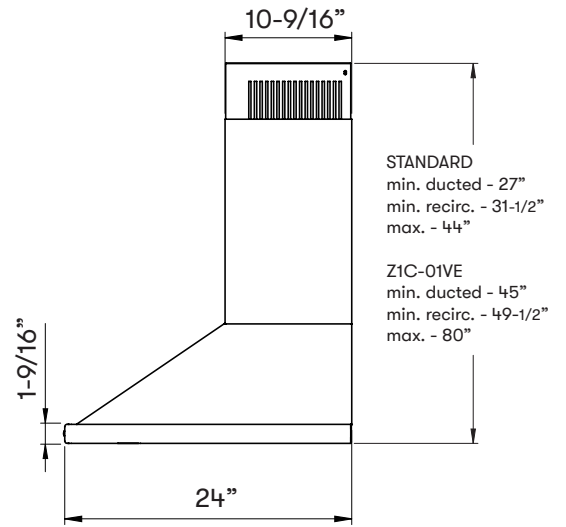

ACT™ **POWERWAVE™**

FRONT

SIDE

C/L

TOP

MODEL									
Stainless Steel Size	ZVE-E30DS 30"	ZVE-E36DS 36"	ZVE-E42DS 42"						
BLOWER PERFORMANCE									
Blower CFM (Min. - Max.)	200 - 700	200 - 700	200 - 700						
Sones (Min. - Max.)	0.8 - 6	0.8 - 6	0.8 - 6						
ACT 590 CFM (Min. - Max.)	200 - 590	200 - 590	200 - 590						
ACT 390 CFM (Min. - Max.)	200 - 390	200 - 390	200 - 390						
ACT 290 CFM (Min. - Max.)	200 - 290	200 - 290	200 - 290						
FEATURES									
Zephyr Connect App Compatible	Yes	Yes	Yes						
Alexa & Google Home Compatible	Yes	Yes	Yes						
ACT™ Technology	590, 390, 290	590, 390, 290	590, 390, 290						
Controls	Proximity Touch	Proximity Touch	Proximity Touch						
Speed Levels	6*	6*	6*						
Auto Delay-Off	Yes	Yes	Yes						
CleanAir Function	Yes	Yes	Yes						
Lighting	LumiLight LED, 6W x2	LumiLight LED, 6W x2	LumiLight LED, 6W x2						
Tri-Level Lighting	Yes	Yes	Yes						
Filters	Baffle x2	Baffle x2	Baffle x2						
Recirculating Option	Yes	Yes	Yes						
Extension Duct Cover Option	Yes, Up to 12' Ceiling	Yes, Up to 12' Ceiling	Yes, Up to 12' Ceiling						
ADA Compliant	Yes, with Zephyr Connect or Remote	Yes, with Zephyr Connect or Remote	Yes, with Zephyr Connect or Remote						
DUCT SPECIFICATIONS									
Vertical Internal Blower	8" Round	8" Round	8" Round						
Horizontal Internal Blower	NA	NA	NA						
AC POWER	120V, 60Hz at Max. 5A	120V, 60Hz at Max. 5A	120V, 60Hz at Max. 5A						
OPTIONAL ACCESSORIES									
Wireless Remote Control	14000005	14000005	14000005						
Recirculating Kit	ZRC-03VE	ZRC-03VE	ZRC-03VE						
Extension Duct Cover	Z1C-01VE	Z1C-01VE	Z1C-01VE						
Stainless Steel Telescopic Backsplash	AK1710	AK1716	AK1712						
Make-Up Air Kit	MUA008A	MUA008A	MUA008A						
MOUNTING HEIGHT RANGE**	24" - 34"	24" - 34"	24" - 34"						
WARRANTY									
	3 years parts, 1 year labor	3 years parts, 1 year labor	3 years parts, 1 year labor						
CEILING HEIGHT		8'	8.5'	9'	9.5'	10'	10.5'	11'	12'
STANDARD DUCT COVER	Ducted Mounting Height*	24" - 33"	24" - 34"	28" - 34"	34" - 34"	NA	NA	NA	NA
	Recirc Mounting Height*	24" - 28.5"	24" - 34"	28" - 34"	34" - 34"	NA	NA	NA	NA
EXTENSION DUCT COVER	Ducted Mounting Height*	NA	NA	24" - 27"	24" - 33"	24" - 34"	24" - 34"	24" - 34"	28" - 34"
	Recirc Mounting Height*	NA	NA	NA	24" - 28.5"	24" - 34"	24" - 34"	24" - 34"	28" - 34"