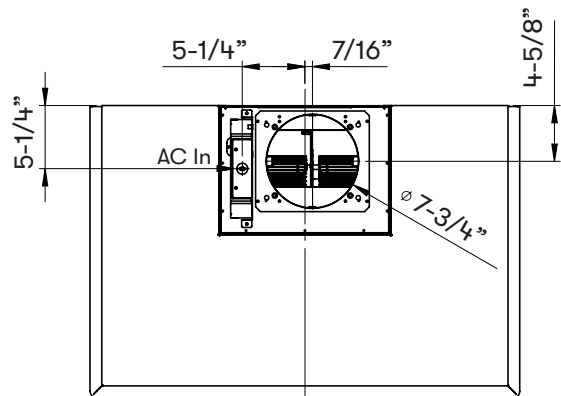

ACT™ **POWERWAVE™**

FRONT

SIDE

C/L

TOP

MODEL									
Stainless Steel Size	ZVE-E30DS 30"	ZVE-E36DS 36"	ZVE-E42DS 42"						
BLOWER PERFORMANCE									
Blower CFM (Min. - Max.)	200 - 700	200 - 700	200 - 700						
Sones (Min. - Max.)	0.8 - 6	0.8 - 6	0.8 - 6						
ACT 590 CFM (Min. - Max.)	200 - 590	200 - 590	200 - 590						
ACT 390 CFM (Min. - Max.)	200 - 390	200 - 390	200 - 390						
ACT 290 CFM (Min. - Max.)	200 - 290	200 - 290	200 - 290						
FEATURES									
Zephyr Connect App Compatible	Yes	Yes	Yes						
Alexa & Google Home Compatible	Yes	Yes	Yes						
ACT™ Technology	590, 390, 290	590, 390, 290	590, 390, 290						
Controls	Proximity Touch	Proximity Touch	Proximity Touch						
Speed Levels	6*	6*	6*						
Auto Delay-Off	Yes	Yes	Yes						
CleanAir Function	Yes	Yes	Yes						
Lighting	LumiLight LED, 6W x2	LumiLight LED, 6W x2	LumiLight LED, 6W x2						
Tri-Level Lighting	Yes	Yes	Yes						
Filters	Baffle x2	Baffle x2	Baffle x2						
Recirculating Option	Yes	Yes	Yes						
Extension Duct Cover Option	Yes, Up to 12' Ceiling	Yes, Up to 12' Ceiling	Yes, Up to 12' Ceiling						
ADA Compliant	Yes, with Zephyr Connect or Remote	Yes, with Zephyr Connect or Remote	Yes, with Zephyr Connect or Remote						
DUCT SPECIFICATIONS									
Vertical Internal Blower	8" Round	8" Round	8" Round						
Horizontal Internal Blower	NA	NA	NA						
AC POWER	120V, 60Hz at Max. 5A	120V, 60Hz at Max. 5A	120V, 60Hz at Max. 5A						
OPTIONAL ACCESSORIES									
Wireless Remote Control	14000005	14000005	14000005						
Recirculating Kit	ZRC-03VE	ZRC-03VE	ZRC-03VE						
Extension Duct Cover	Z1C-01VE	Z1C-01VE	Z1C-01VE						
Stainless Steel Telescopic Backsplash	AK1710	AK1716	AK1712						
Make-Up Air Kit	MUA008A	MUA008A	MUA008A						
MOUNTING HEIGHT RANGE**	24" - 34"	24" - 34"	24" - 34"						
WARRANTY									
	3 years parts, 1 year labor	3 years parts, 1 year labor	3 years parts, 1 year labor						
CEILING HEIGHT		8'	8.5'	9'	9.5'	10'	10.5'	11'	12'
STANDARD DUCT COVER	Ducted Mounting Height*	24" - 33"	24" - 34"	28" - 34"	34" - 34"	NA	NA	NA	NA
	Recirc Mounting Height*	24" - 28.5"	24" - 34"	28" - 34"	34" - 34"	NA	NA	NA	NA
EXTENSION DUCT COVER	Ducted Mounting Height*	NA	NA	24" - 27"	24" - 33"	24" - 34"	24" - 34"	24" - 34"	28" - 34"
	Recirc Mounting Height*	NA	NA	NA	24" - 28.5"	24" - 34"	24" - 34"	24" - 34"	28" - 34"