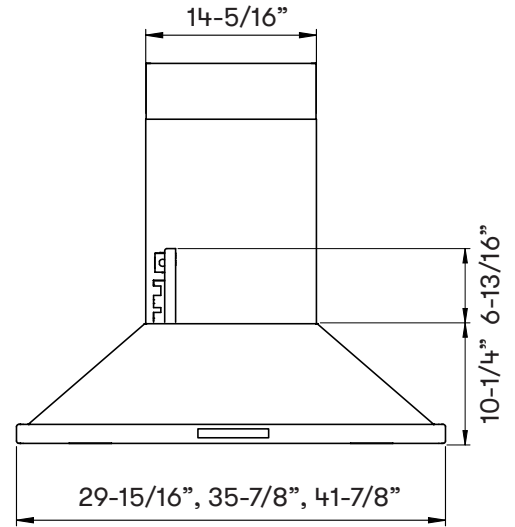

ACT™ **POWERWAVE™**

FRONT

SIDE

C/L

TOP

MODEL									
Stainless Steel Size	ZVE-E30DS 30"	ZVE-E36DS 36"	ZVE-E42DS 42"						
BLOWER PERFORMANCE									
Blower CFM (Min. - Max.)	200 - 700	200 - 700	200 - 700						
Sones (Min. - Max.)	0.8 - 6	0.8 - 6	0.8 - 6						
ACT 590 CFM (Min. - Max.)	200 - 590	200 - 590	200 - 590						
ACT 390 CFM (Min. - Max.)	200 - 390	200 - 390	200 - 390						
ACT 290 CFM (Min. - Max.)	200 - 290	200 - 290	200 - 290						
FEATURES									
Zephyr Connect App Compatible	Yes	Yes	Yes						
Alexa & Google Home Compatible	Yes	Yes	Yes						
ACT™ Technology	590, 390, 290	590, 390, 290	590, 390, 290						
Controls	Proximity Touch	Proximity Touch	Proximity Touch						
Speed Levels	6*	6*	6*						
Auto Delay-Off	Yes	Yes	Yes						
CleanAir Function	Yes	Yes	Yes						
Lighting	LumiLight LED, 6W x2	LumiLight LED, 6W x2	LumiLight LED, 6W x2						
Tri-Level Lighting	Yes	Yes	Yes						
Filters	Baffle x2	Baffle x2	Baffle x2						
Recirculating Option	Yes	Yes	Yes						
Extension Duct Cover Option	Yes, Up to 12' Ceiling	Yes, Up to 12' Ceiling	Yes, Up to 12' Ceiling						
ADA Compliant	Yes, with Zephyr Connect or Remote	Yes, with Zephyr Connect or Remote	Yes, with Zephyr Connect or Remote						
DUCT SPECIFICATIONS									
Vertical Internal Blower	8" Round	8" Round	8" Round						
Horizontal Internal Blower	NA	NA	NA						
AC POWER	120V, 60Hz at Max. 5A	120V, 60Hz at Max. 5A	120V, 60Hz at Max. 5A						
OPTIONAL ACCESSORIES									
Wireless Remote Control	14000005	14000005	14000005						
Recirculating Kit	ZRC-03VE	ZRC-03VE	ZRC-03VE						
Extension Duct Cover	Z1C-01VE	Z1C-01VE	Z1C-01VE						
Stainless Steel Telescopic Backsplash	AK1710	AK1716	AK1712						
Make-Up Air Kit	MUA008A	MUA008A	MUA008A						
MOUNTING HEIGHT RANGE**	24" - 34"	24" - 34"	24" - 34"						
WARRANTY									
	3 years parts, 1 year labor	3 years parts, 1 year labor	3 years parts, 1 year labor						
CEILING HEIGHT		8'	8.5'	9'	9.5'	10'	10.5'	11'	12'
STANDARD DUCT COVER	Ducted Mounting Height*	24" - 33"	24" - 34"	28" - 34"	34" - 34"	NA	NA	NA	NA
	Recirc Mounting Height*	24" - 28.5"	24" - 34"	28" - 34"	34" - 34"	NA	NA	NA	NA
EXTENSION DUCT COVER	Ducted Mounting Height*	NA	NA	24" - 27"	24" - 33"	24" - 34"	24" - 34"	24" - 34"	28" - 34"
	Recirc Mounting Height*	NA	NA	NA	24" - 28.5"	24" - 34"	24" - 34"	24" - 34"	28" - 34"