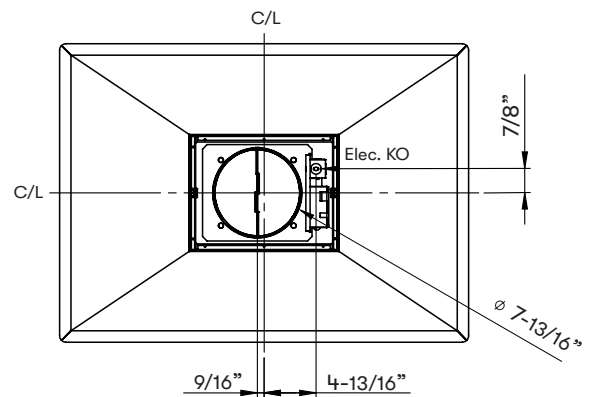

ACT™ **POWERWAVE™**

FRONT

SIDE

TOP

MODEL

Stainless Steel	ZNA-M90DS	ZNA-E42DS
Size	36"	42"

BLOWER PERFORMANCE

Blower CFM (Min. - Max.)	200 - 700	200 - 700
Sones (Min. - Max.)	0.8 - 6	0.8 - 6
ACT 590 CFM (Min. - Max.)	200 - 590	200 - 590
ACT 390 CFM (Min. - Max.)	200 - 390	200 - 390
ACT 290 CFM (Min. - Max.)	200 - 290	200 - 290