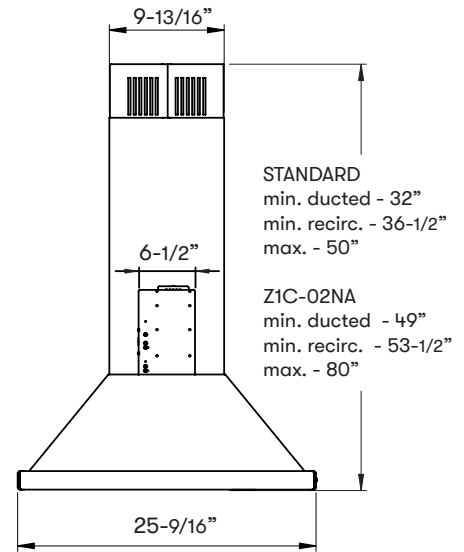

Min. - Max. CFM	INTERNAL BLOWER STANDARD	INTERNAL BLOWER with ACT™ AIRFLOW CONTROL TECHNOLOGY™*		
		200 - 700	200 - 590	200 - 390
Min. - Max. Sones	0.8 - 6	*AIRFLOW CONTROL TECHNOLOGY™ (ACT™) is an exclusive feature built into specific Zephyr hoods which can limit the maximum blower CFM to meet local code requirements.		

ACT™ **POWERWAVE™**

FRONT

SIDE

TOP

MODEL

Stainless Steel	ZNA-M90DS	ZNA-E42DS
Size	36"	42"

BLOWER PERFORMANCE

Blower CFM (Min. - Max.)	200 - 700	200 - 700
Sones (Min. - Max.)	0.8 - 6	0.8 - 6
ACT 590 CFM (Min. - Max.)	200 - 590	200 - 590
ACT 390 CFM (Min. - Max.)	200 - 390	200 - 390
ACT 290 CFM (Min. - Max.)	200 - 290	200 - 290