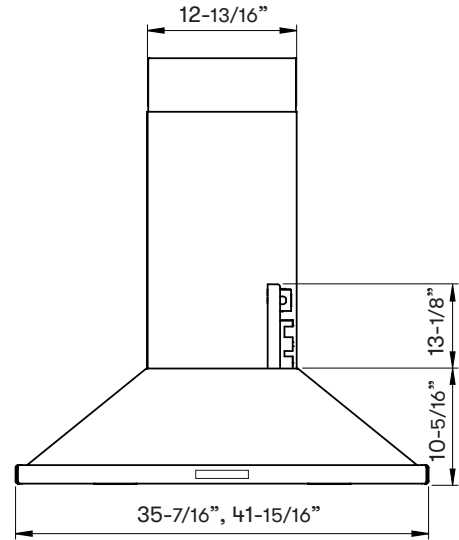

ACT™ **POWERWAVE™**

FRONT

SIDE

TOP

MODEL

Stainless Steel	ZNA-M90DS	ZNA-E42DS
Size	36"	42"

BLOWER PERFORMANCE

Blower CFM (Min. - Max.)	200 - 700	200 - 700
Sones (Min. - Max.)	0.8 - 6	0.8 - 6
ACT 590 CFM (Min. - Max.)	200 - 590	200 - 590
ACT 390 CFM (Min. - Max.)	200 - 390	200 - 390
ACT 290 CFM (Min. - Max.)	200 - 290	200 - 290