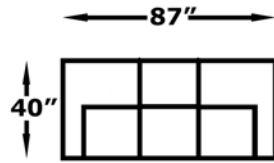

EZ22054
Armless Recliner
W-24 D-40

EZ22057
RAF Recl Chair
W-32 D-40

EZ22058
LAF Recl Chair
W-32 D-40

CONFIGURATIONS

**-58, -39, -20, -39,
-18, -57**

**-58, -54, -20, -54,
-18, -57**

**-58, -18, -54, -20,
-54, -18, -57**

**-58, -20, -39,
-18, -57**

-58, -20, -57

**-58, -20,
-18, -57**

-58, -54, -57

ORDER INFO

PIECE #	COVER	COST
1.		
2.		
3.		
4.		
5.		

Please allow me to assist you in choosing from among the many possible combinations of this luxurious group.