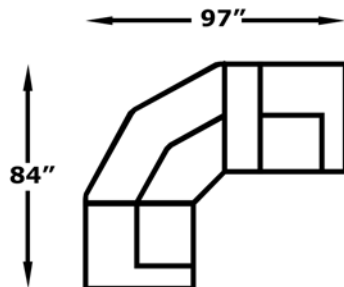

EZ22054
Armless Recliner
W-24 D-40

EZ22057
RAF Recl Chair
W-32 D-40

EZ22058
LAF Recl Chair
W-32 D-40

CONFIGURATIONS

**-58, -39, -20, -39,
-18, -57**

**-58, -54, -20, -54,
-18, -57**

**-58, -18, -54, -20,
-54, -18, -57**

**-58, -20, -39,
-18, -57**

-58, -20, -57

**-58, -20,
-18, -57**

-58, -54, -57

ORDER INFO

PIECE #	COVER	COST
1.		
2.		
3.		
4.		
5.		

Please allow me to assist you in choosing from among the many possible combinations of this luxurious group.