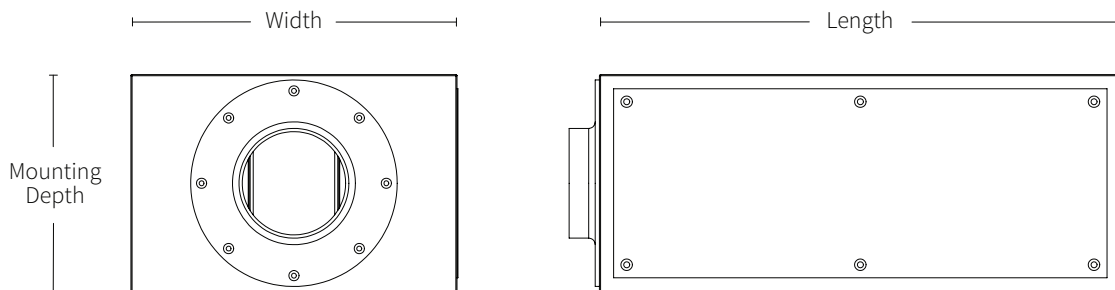

Specifications

Model	DSUB6F3
Part Number	DSUB6F300
Woofer Cone	Polypropylene
Woofer Dimensions	Dual 6.5" (165mm)
Frequency Response	33Hz - 100 kHz $\pm$ 3dB
Impedance	8 ohm
Power Handling	100 Watts
Depth	7.9" (200mm)
Dimensions	7.9 x 11.8 x 18.9" (200 x 300 x 480mm)
Grille Diameter	4.25" (108mm)
Cutout Diameter	3.25" (83mm)
Mounting Depth	8" (203mm)

*Not to Scale