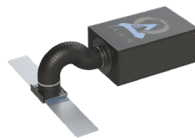

## DSUB6F3

### Director Collection

The Director Multi-Finish System is a minimal-aesthetic fully distributed in-ceiling audio system engineered to provide deep ample bass and even sound coverage from a port-tuned box subwoofer and an arrangement of in-ceiling speakers in multiple finishes to mimic the appearance of stylish recessed lighting.

### Clean, Powerful Bass

Only audible worthy bass frequencies pass through the port of the DSUB6 from the bandpass to deliver a powerful listening experience. This ensures power is strictly utilized in creating the true fidelity low-end output.